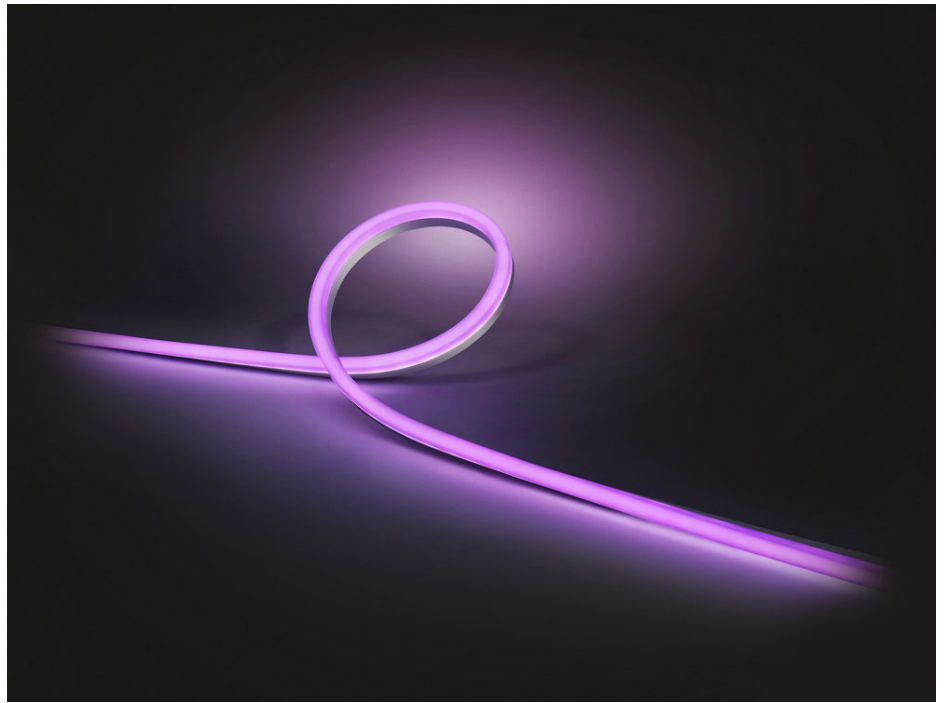

Limitless possibilities

Personalise your outdoor space with a Philips Hue outdoor lightstrip. With its perfectly diffused glow, the flexible outdoor LED strip is ideal for direct and indirect lighting.

Shape light your way

- Uniform light for direct lighting
- Flexible to shape and bend
- Suitable for wet locations

Specially designed for your outdoor spaces

- Set your lights to welcome you home
- Smart control, home and away
- Set timers for your convenience
- Requires a Philips Hue bridge
- Unwind with warm to cool white light
- Special light for special occasions
- Paint your outdoors with 16 million colours
- Power supply and plug included