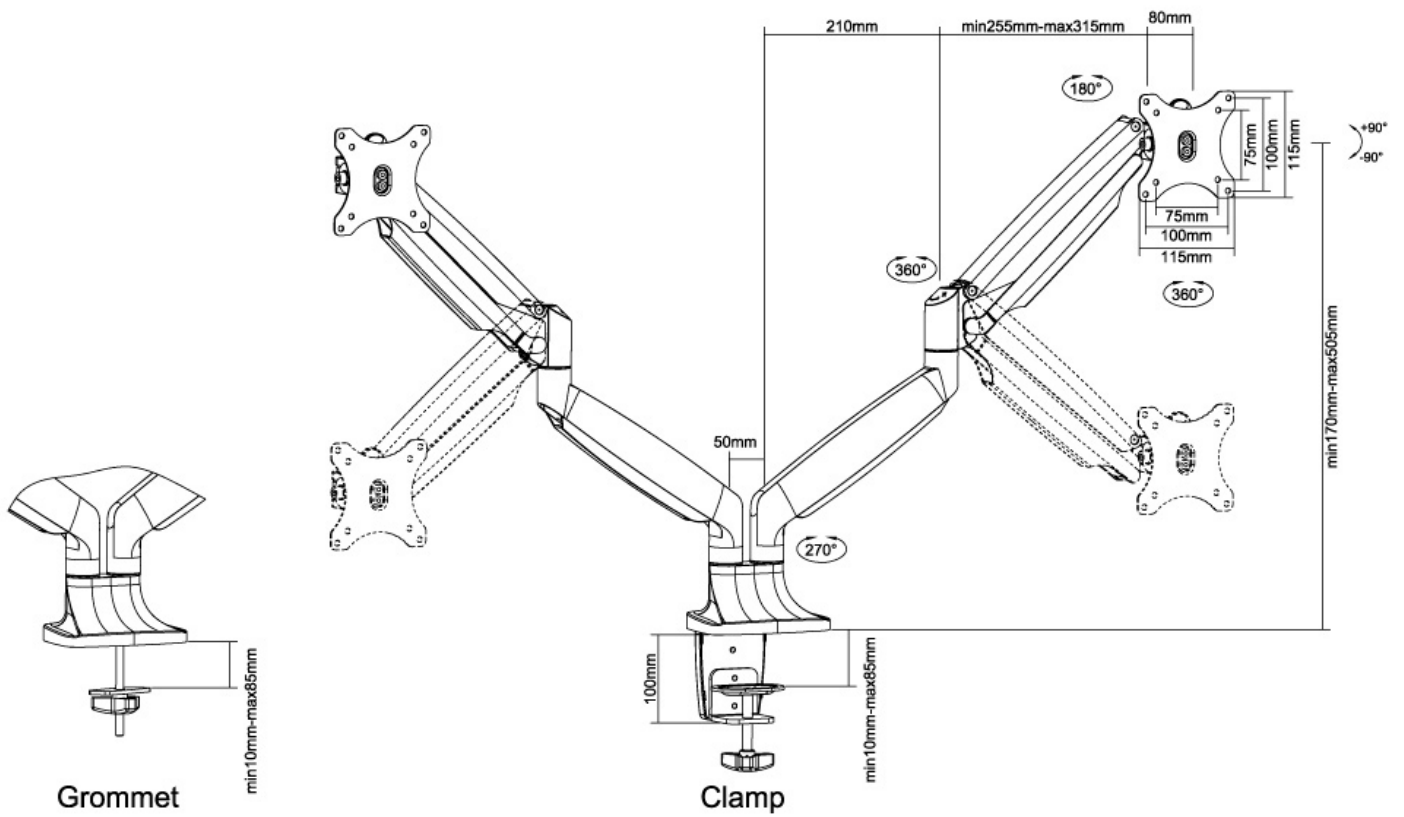

NM-D750DBLACK

NEOMOUNTS MONITOR ARM DESK MOUNT

Neomounts