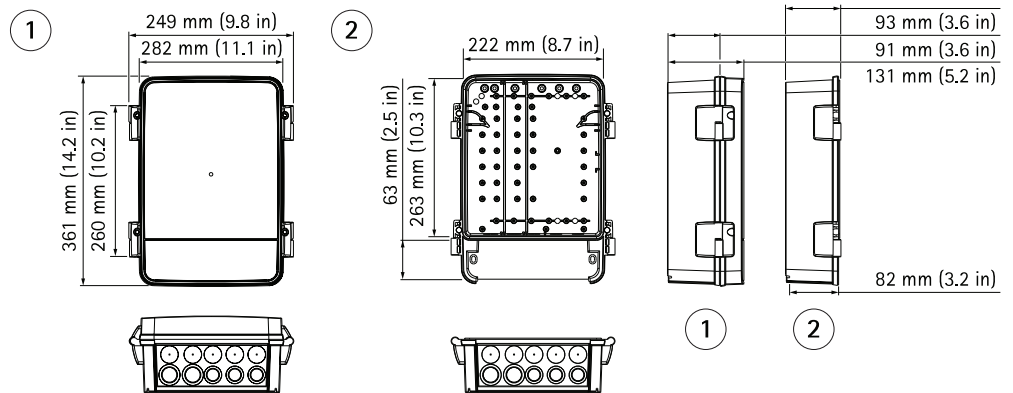

Technical Specifications - AXIS T98A17-VE Surveillance Cabinet

Models	AXIS T98A17-VE Surveillance Cabinet
General	
Supported cameras	For full compatibility please see: http://www.axis.com/products/video/accessories/configurator/
Casing	Polycarbonate cabinet and stainless steel mounting plate IP66- and NEMA 4X-rated, IK10 impact-resistant Color: White NCS S 1002-B and stainless steel
Environment	Indoor/Outdoor
Operating conditions	-40 °C to 75 °C (-40 °F to 167 °F)^a Humidity 10-100% RH (condensing)
Approvals	IEC/EN/UL 60950-1, IEC/EN/UL 60950-22, UL 50, UL 50E, IEC 60529 IP66, NEMA 250 Type 4X, IEC 60068-2-6 4M4, IEC 60068-2-27 4M4, IEC/EN 62262 IK10

Weight	3.5 kg (7.7 lb)
Included accessories	Installation Guide, Pre-mounted cable gaskets, Pre-mounted DIN rail, Cable clamps, Cable straps, Power cover, Device mounting bracket Additional screws for mounting the camera
Warranty	Axis 3-year warranty, www.axis.com/warranty

a. Temperature range may vary with the network camera and its accessories.

More information is available at www.axis.com

Dimensions

1. With door
2. Without door