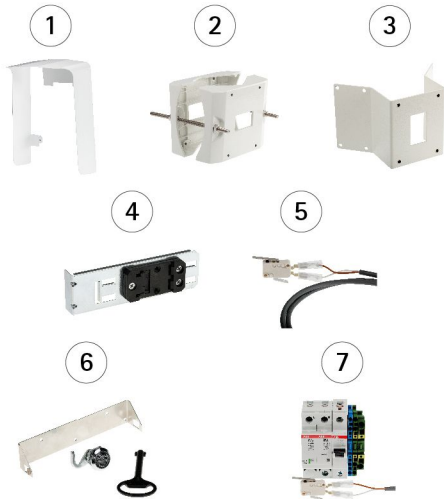

AXIS T98A17-VE Surveillance Cabinet fits many accessories such as midspan, power supply and media converter switches used for a network camera installation.

The Axis camera can be mounted on the door of the cabinet, which is already prepared with drill holes to match Axis' fixed dome outdoor cameras. All cabinets in the series come with a mounting plate to simplify installation and cable protection.

a. Temperature range may vary with the network camera and its accessories.

More information is available at www.axis.com

Dimensions

1. With door
2. Without door

Cabinet accessories

1. AXIS T98A Sunshield
2. AXIS T95A67
3. AXIS T95A64
4. AXIS Midspan DIN Clip A
5. AXIS Door Switch A
6. AXIS Cabinet Lock A
7. AXIS Electrical Safety kits

Camera accessories

1. AXIS T8604/T8605
2. Power Supply DIN CP-D 12/2,1 25 W
3. AXIS T8008 PS12
4. AXIS T81B22
5. Multicable I/O Audio Power