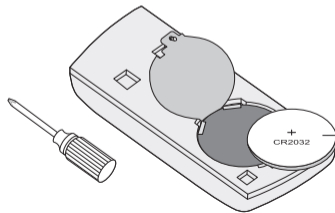

## How to Replace Battery

<https://www.tp-link.com/support/setup-video/#smart-sensors>

1

OR

2

Battery Model:  
CR2032