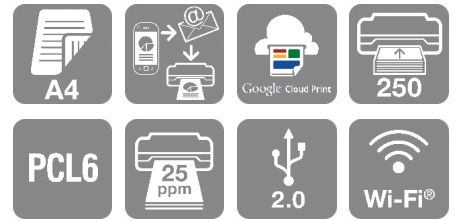

Save money

A reliable choice, low Total Cost of Ownership (TCO) and fewer replacement parts make this an attractive choice for businesses on a budget.

High productivity and low intervention

Increase productivity with a fast First Page Out Time (FPOT) of 4.8 seconds from ready¹. Print up to 40,000 pages without changing supplies with a high ink yield². A paper capacity of up to 1,830 sheets (3 x optional 500 sheet cassettes) means less time spent refilling paper. A simple paper path and non-contact printing allows it to print on a wide range of media including recycled paper, glossy media **and envelopes**.

Reduce your environmental impact

Improve your businesses environmental impact, while keeping productivity high and energy costs lower³.

Built for business

Perfect for small workgroups, a variety of software solutions can be integrated into your IT infrastructure to improve efficiency. Epson Print Admin creates a secure printing, scanning and copying environment through user-authentication.

DATASHEET / BROCHURE

KEY FEATURES

- **More sustainable printing**
Due to fewer supplies, less wastage and lower power consumption³.
- **Save money**
Low Total Cost of Ownership (TCO) and energy saving.
- **High productivity, low intervention**
Fast FPOT, high ink yield supplies and great paper capacity¹.
- **Built for business**
Smooth system integration and security solutions with 1,830 max paper capacity.
- **Legal Statement**
Complies with The UK Product Security and Telecommunications Infrastructure (Product Security) requirements. Epson will provide security updates for 7 years from purchase