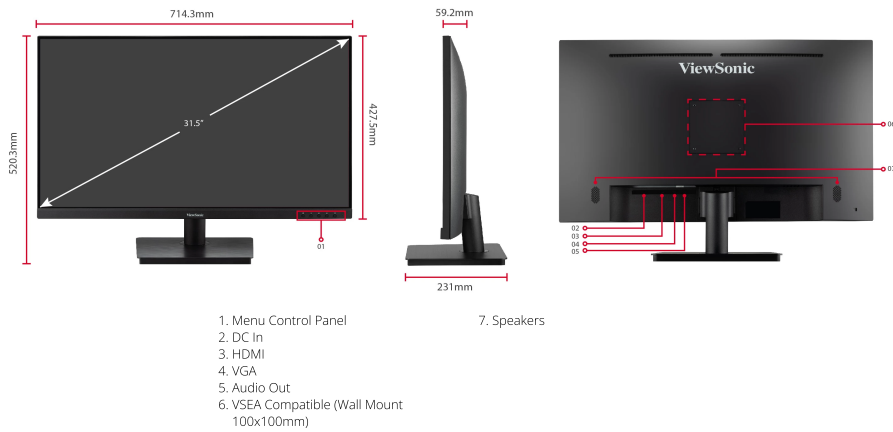

ViewSonic  LCD DISPLAY
VA3209-MH

Key Features

- SuperClear® IPS panel
- Full HD 1080p resolution
- 3 side borderless bezel
- 75hz Variable Refresh Rate
eliminates screen tearing and reduce stuttering
- Eye-care technology for comfortable viewing

Product Description

The ViewSonic VA3209-MH is a 32" Full HD monitor featuring HDMI and VGA inputs for business and home use. The optimal screen performance and comfortable viewing without tearing or stuttering is delivered through adaptive sync, eye-care technology, and various ViewMode presets. Simply expand your workspace and experience truly seamless, ergonomic multitasking on just one screen with a VESA-compatible mount at a low power consumption.

Visit Us  www.viewsonic.com

DISPLAY

Display Size (in.):	32
Viewable Area (in.):	31.5
Panel Type:	IPS Technology
Resolution:	1920 x 1080
Resolution Type:	FHD (Full HD)
Static Contrast Ratio:	1,200:1 (typ)
Dynamic Contrast Ratio:	50M:1
Light Source:	LED
Brightness:	250 cd/m ² (typ)
Colors:	16.7M
Color Space Support:	8 bit true
Aspect Ratio:	16:9
Response Time (Typical GTG):	4ms
Viewing Angles:	178° horizontal, 178° vertical
Backlight Life (Hours):	30000 Hrs (Min)
Curvature:	Flat
Refresh Rate (Hz):	75
Adaptive Sync:	Yes
Blue Light Filter:	Yes
Flicker-Free:	Yes
Color Gamut:	NTSC: 72% size (Typ) sRGB: 104% size (Typ)
Pixel Size:	0.364 mm (H) x 0.364 mm (V)
Surface Treatment:	Anti-Glare (Semi-Glossy), Hard Coating (2H)

COMPATIBILITY

PC Resolution (max):	1920x1080
Mac® Resolution (max):	1920x1080
PC Operating System:	Windows 10/11 certified; macOS tested
Mac® Resolution (min):	1920x1080

CONNECTOR

VGA:	1
3.5mm Audio Out:	1
HDMI 1.4:	1
Power in:	DC Socket (Center Positive)