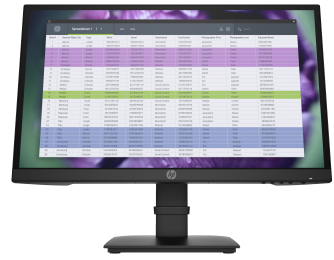

# HP P22 G4 22 FHD Monitor

Brand : HP

Product code: 1A7E4AA

Product name : P22 G4 22 FHD Monitor

- Navigate documents and spreadsheets and work in applications side by side on the 21.5" (54.61 cm) diagonal Full HD IPS screen with 1920 x 1080 resolution.
- Complement your workspace with a contemporary display that has a 3-sided micro-edge bezel for unlimited sightlines and virtually seamless multi-display<sup>1)</sup> setups.
- Quickly connect to your devices and additional displays through the HDMI, DisplayPort™, and VGA connectors.

P22 G4 22 FHD Monitor

HP P22 G4 22 FHD Monitor:

The amazingly affordable business display. Put your content front and center on the HP P22 G4 FHD Monitor. The stylish, sleek design delivers essential presentation features, visual comfort, and advanced connectivity at a remarkable price point. HP P22 G4 22 FHD Monitor. Display diagonal: 54.6 cm (21.5"), Display resolution: 1920 x 1080 pixels, HD type: Full HD, Response time: 5 ms, Native aspect ratio: 16:9, Viewing angle, horizontal: 178°, Viewing angle, vertical: 178°. VESA mounting. Product colour: Black