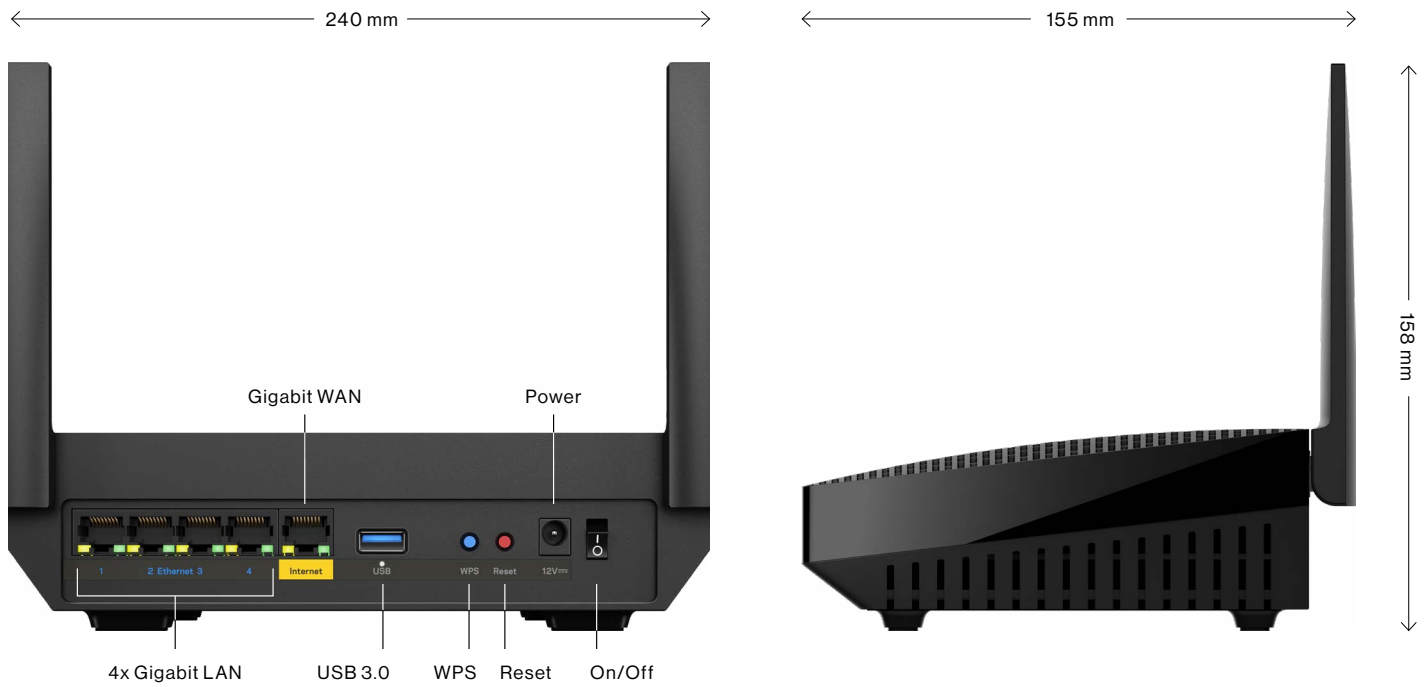

Product details.