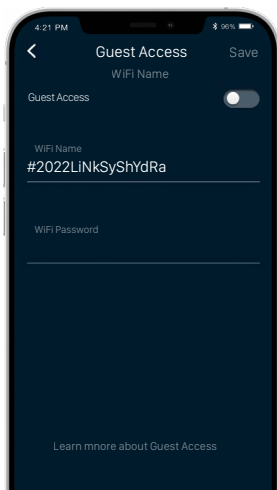

Easily control your home WiFi.

Linksys App at a glance.

- View which devices are connected, and easily limit internet usage with Parental Controls.
- Assign bandwidth hierarchy with Device Prioritisation.
- Keep your WiFi secure with Automatic Firmware updates.
- Give guests access and share their password via text message.

Control your WiFi in real time, wherever you are.

The Linksys app is the command center for your WiFi. Use the Linksys app anywhere you have an internet connection to check connected devices, set up guest access, or keep your kids off the internet when they should be doing homework.

Parental control.

Create device schedules, block certain websites or pause WiFi for homework.

Guest access.

Easily share a guest network with visitors. Your main WiFi stays separated by a firewall.

Device prioritisation.

Prioritise streaming devices while your kids surf or play games.

Auto firmware update.

Keep your WiFi safe and secure with Automatic Firmware updates.