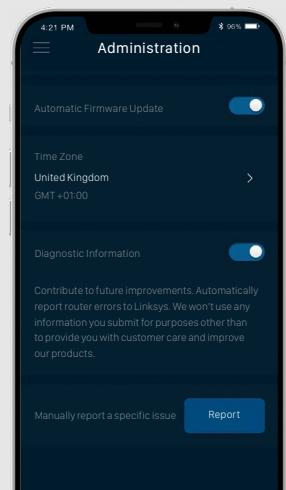

Easily control your home WiFi.

Linksys App at a glance.

- View which devices are connected, and easily limit internet usage with Parental Controls.
- Assign bandwidth hierarchy with Device Prioritisation.
- Keep your WiFi secure with Automatic Firmware updates.
- Give guests access and share their password via text message.

Control your WiFi in real time, wherever you are.

The Linksys app is the command center for your WiFi. Use the Linksys app anywhere you have an internet connection to check connected devices, set up guest access, or keep your kids off the internet when they should be doing homework.

Parental control.

Create device schedules, block certain websites or pause WiFi for homework.

Guest access.

Easily share a guest network with visitors. Your main WiFi stays separated by a firewall.

Device prioritisation.

Prioritise streaming devices while your kids surf or play games.

Auto firmware update.

Keep your WiFi safe and secure with Automatic Firmware updates.