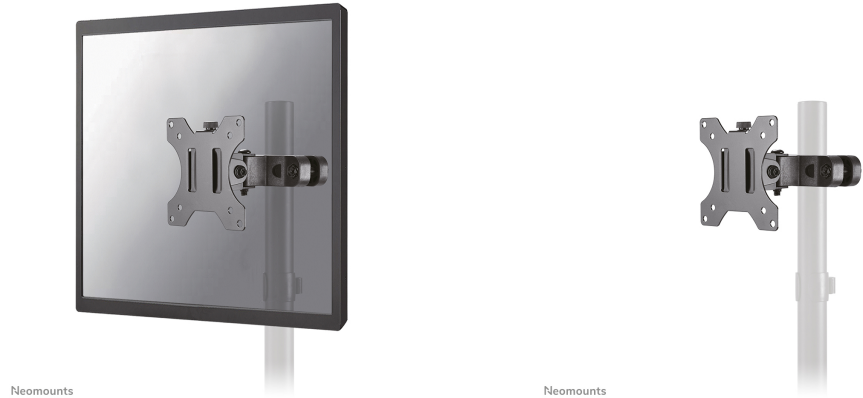

FL40-430BL11

NEOMOUNTS TV POLE MOUNT

SPECIFICATIONS

GENERAL

Min. screen size*	17 inch
Max. screen size*	32 inch
Min. weight	0 kg (per screen)
Max. weight	8 kg (per screen)
Screens	1
VESA minimum	75x75 mm
VESA maximum	100x100 mm
Distance to wall	11 cm

FUNCTIONALITY

Type	Tilt Rotate Swivel
Tilt (degrees)	+30°, -30°
Swivel (degrees)	180°
Rotate (degrees)	360°
Height	11,4 cm
Width	11,4 cm
Depth	14 cm

INFORMATION

Color	Black
Main material	Steel
Warranty	5 year
EAN code	8717371448981

Neomounts FL40-430BL11 full motion TV pole mount (Ø28-60 mm) for 17-32" screens - Black

The Neomounts FL40-430BL11 is a full motion pole mount for flat screens up to 32" with a maximum weight capacity of 8 kg. The versatile tilt (60°), swivel (180°) and rotate (360°) technology allows you to create the optimum viewing angle.

The FL40-430BL11 has a depth of 11 cm and is suitable for screens that meet VESA hole pattern 75x75 to 100x100 mm. The mount includes a nifty Quick-release VESA, that allows you to attach the TV in a wink of an eye.