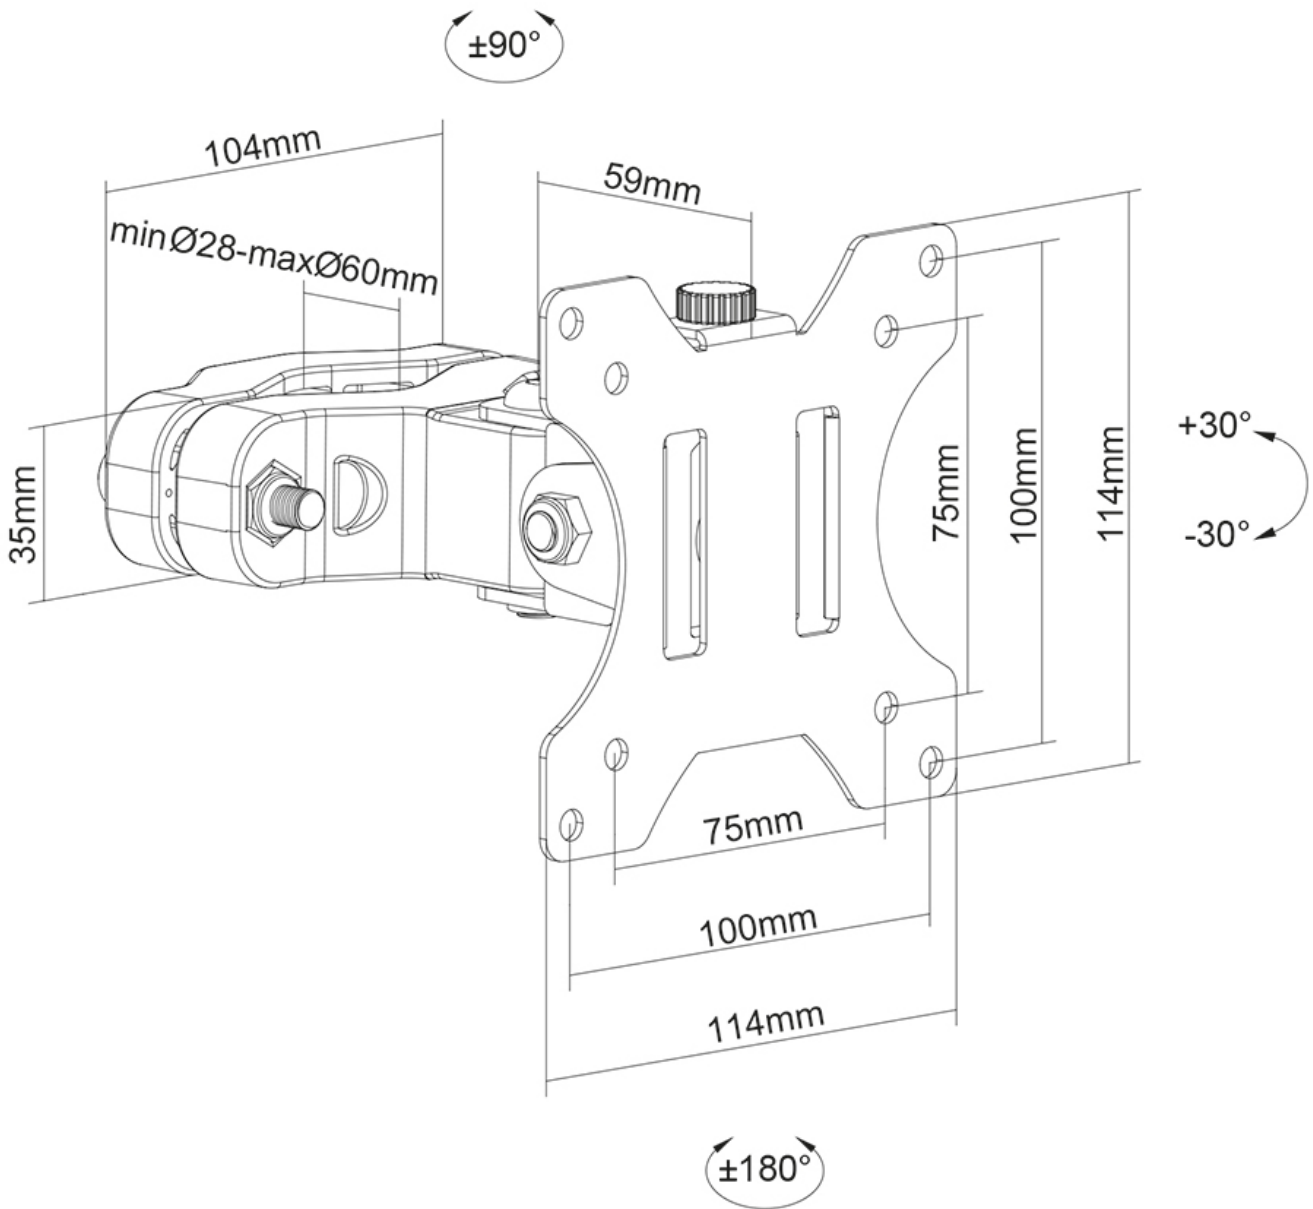

FL40-430BL11

NEOMOUNTS TV POLE MOUNT

Neomounts