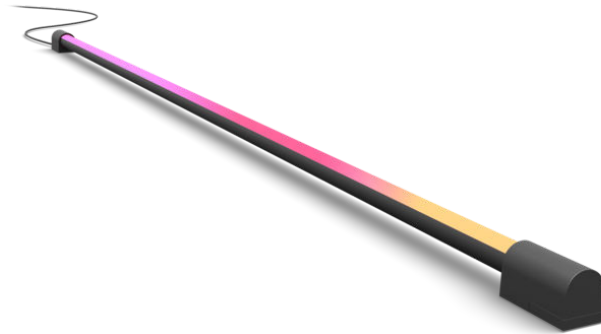

## Play gradient light tube large

Hue White and Colour Ambiance

Made for 60" TVs and larger

Includes power supply

Blends white and coloured light

Requires a Hue Bridge and Hue sync box

8718696176320

## Easy smart lighting

Bring the cinema home with the Play gradient light tube large in black. Place or mount beneath a TV to cast a blend of colourful light. Rotate the tube to shine it in any direction – a perfect complement to surround lighting.

## High-quality, versatile design

Made with sturdy, high-quality materials, the Play gradient light tube can be laid flat at the base of the TV or even mounted to the underside of a TV stand or a shelf above. No matter the location, it shines a bright, bold gradient of colourful light.