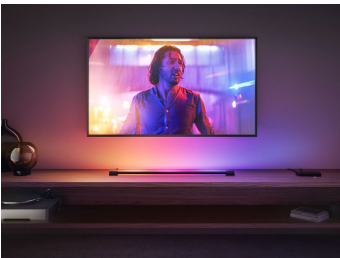

## Easy smart lighting

Bring the cinema home with the Play gradient light tube large in black. Place or mount beneath a TV to cast a blend of colourful light. Rotate the tube to shine it in any direction – a perfect complement to surround lighting.

### Easy smart lighting

- Game-changing Home Entertainment
- Seamlessly blend colours
- Surround lighting effects
- High-quality, versatile design
- Wash the wall with a gradient of light
- Two sizes for a perfect fit
- Hue Sync mobile app and Hue Bridge required

## Seamlessly blend colours

Get a seamless blend of multiple colours of light – at the same time – in a single lamp. The colours flow together naturally, casting light against the wall to showcase a unique effect behind your TV.

## High-quality, versatile design

Made with sturdy, high-quality materials, the Play gradient light tube can be laid flat at the base of the TV or even mounted to the underside of a TV stand or a shelf above. No matter the location, it shines a bright, bold gradient of colourful light.