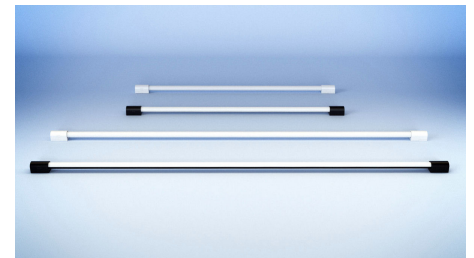

## Easy smart lighting

Bring the cinema home with the Play gradient light tube large in black. Place or mount beneath a TV to cast a blend of colourful light. Rotate the tube to shine it in any direction – a perfect complement to surround lighting.

## High-quality, versatile design

Made with sturdy, high-quality materials, the Play gradient light tube can be laid flat at the base of the TV or even mounted to the underside of a TV stand or a shelf above. No matter the location, it shines a bright, bold gradient of colourful light.

## Wash the wall with a gradient of light

Rotate the light tube 340 degrees to direct its blend of colourful light anywhere you'd like, creating a wash of indirect lighting without any glare on the TV itself.

## Two sizes for a perfect fit

The Play gradient light tube comes in two sizes. The compact light tube is recommended for TVs up to 55 inches, while the large light tube is recommended for 60-inch and larger TVs.