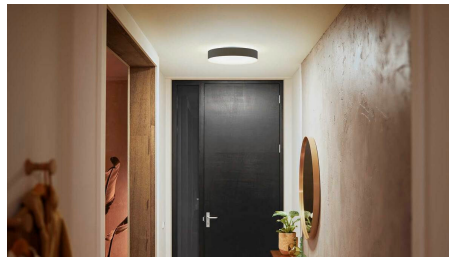

Set the right mood with warm-to-cool white light

Choose from over 50,000 shades of warm-to-cool white light to create the perfect ambiance in your home for each activity and time of day. Use bright, white light each morning to start the day energised and alert, or match your evening wind-down routine with a dim golden glow.