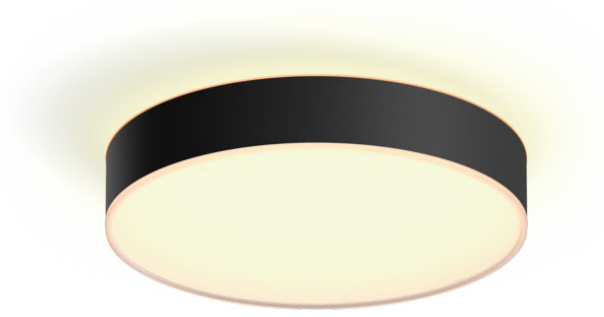

# PHILIPS

Enrave medium  
ceiling lamp

Hue White Ambiance

Integrated LED

Bluetooth control via app

Includes dimmer switch

Add Hue Bridge to unlock more

41159/30/P6

## Easy smart lighting

Choose from thousands of shades of white light with the medium Enrave ceiling light in black, made for large areas, such as the bedroom. Cast a subtle glow against the ceiling while directing powerful light below for a unique look.