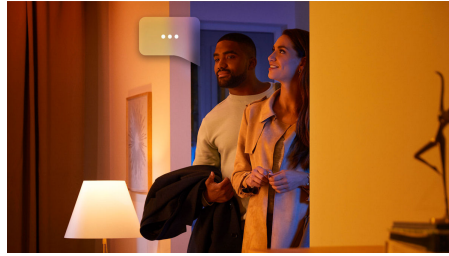

Set up hands-free voice control

Philips Hue works with Amazon Alexa and Google Assistant when paired with a compatible Google Nest or Amazon Echo device. Control multiple lights in a room or just a single lamp with simple voice commands.