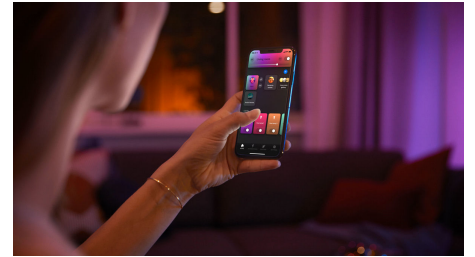

Beauty meets smarts

The iconic design of the Philips Hue Iris lamp has been reinvented. Available in black or white, the Iris features a fabric-wrapped cord, mixed materials, aluminium inner tube and unique light effect – a wash of colour with a gentle backlight – to create a sophisticated smart lamp.

Smart lights to help you wake up and go to sleep more naturally

Pair your Philips Hue Iris limited edition lamp with the Hue Bridge to unlock Wake up and Go to sleep routines, which help you fall asleep and wake up more naturally. The lamp's deep dimming capabilities paired with its diffused backlight allow you to wake up to your own personal sunrise in the morning as your lights gently brighten, or gradually dim warm white lights to help you drift off to sleep easier.

Control up to 10 lights with the Bluetooth app

With the Hue Bluetooth app, you can control your Hue smart lights in a single room of your home. Add up to 10 smart lights and control them all with just the touch of a button on your mobile device.