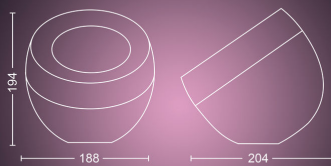

PHILIPS

Iris table lamp

Hue White and Colour
Ambiance

LED integrated

Instant control via Bluetooth

Control with app or voice*

Add Hue Bridge to unlock more

8719514264465