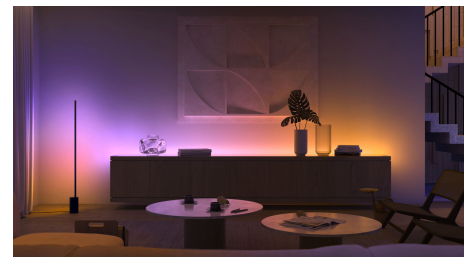

Create a personalised experience with colourful smart light

Transform your home with over 16 million colours, instantly creating the right atmosphere for any event. With the touch of a button, you can set a festive mood for a party, turn your living room into a movie theatre, enhance your home decor with colour accents, and much more.