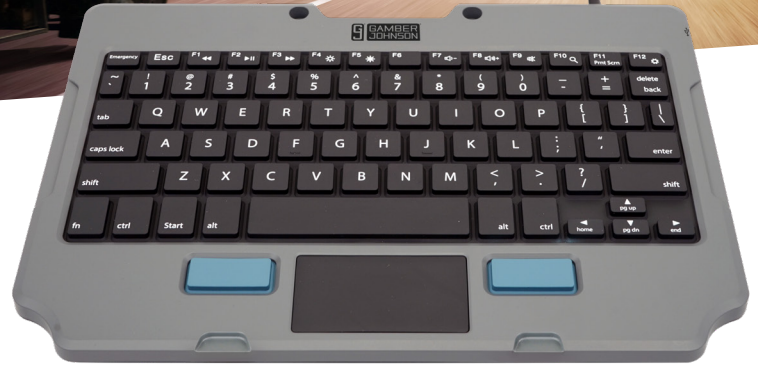

RUGGED LITE KEYBOARD

A cost-effective solution for applications that do not require fully rugged devices.

Gamber-Johnson's low-profile Rugged Lite Keyboard is thin, light-weight, has an ergonomic feel and is a cost-effective solution and the perfect complement for an application that does not require fully rugged devices. Combine this keyboard with Gamber-Johnson's quick-release keyboard cradle for a mobile office application.

WEIGHT	HEIGHT	WIDTH	DEPTH
1 lbs / 0.45 kg	0.68 in / 1.72 cm	10.31 in / 26.18 cm	7.12 in / 18.08 cm

Specifications:

- Power: 5Vdc @ <500mA from data cord
- Designed and tested to MIL-STD 810G shock and vibration specifications
- Temperature range:
 - OPERATING: -20°C to 60°C
 - STORAGE: -40°C to 85°C
- Designed to IP54 ingress specifications
- One million actuations per key

Compliance

- FCC
- CE
- RoHS, REACH

Features

- Integrated center Touchpad with right and left mouse buttons
- 76-key keyboard with 12 function keys for custom operation
- Low-profile ergonomic design for ease of use in a mobile environment
- Emergency Key - a configurable key that can be used to send for emergency help or assistance
- Silicone rubber keys with white lettering and a rugged ABS polycarbonate case
- Input cable: USB Type A male connector (coiled cable)
- Supports Windows (XP or Above), Android, Linux, and Mac OS / iOS platforms
- USB- A port to attach a mouse, another peripheral, or flash drive (USB 2.0 500mA)
- Rubber feet to prevent slippage
- Keyboard is compatible with Gamber-Johnson custom keyboard tray
- Available in US English, UK, German, French, and Spanish. Contact Gamber-Johnson for other language options.
- 1 Year Warranty