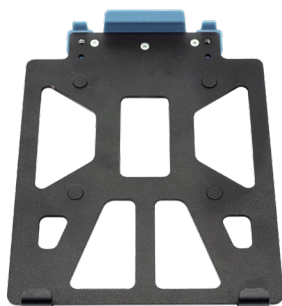

RUGGED LITE KEYBOARD

A cost-effective solution for applications that do not require fully rugged devices.

Gamber-Johnson's low-profile Rugged Lite Keyboard is thin, light-weight, has an ergonomic feel and is a cost-effective solution and the perfect complement for an application that does not require fully rugged devices. Combine this keyboard with Gamber-Johnson's quick-release keyboard cradle for a mobile office application.

Accessories

- Gamber-Johnson Quick-Release Keyboard Cradle (7160-1470-00)

Product Selection

ITEM NO.	DESCRIPTION
7160-1449-00	Rugged Lite Keyboard - US English
7160-1449-01	Rugged Lite Keyboard - UK English
7160-1449-02	Rugged Lite Keyboard - German
7160-1449-03	Rugged Lite Keyboard - French
7160-1449-04	Rugged Lite Keyboard - Spanish
7160-1470-00	Quick Release Keyboard Cradle
7170-0698-00	Samsung Galaxy Tab Active Pro Docking Station with Hand Strap, Rugged Lite Keyboard with Quick Release Keyboard Tray
7170-0817-00	Rugged Lite Keyboard with Quick Release Keyboard Cradle

RUGGED LITE KEYBOARD

7170-0698-00
Samsung Galaxy Tab Active Pro Docking Station with Hand Strap, Rugged Lite Keyboard with Quick Release Keyboard Tray

7170-0817-00
Rugged Lite Keyboard with Quick Release Keyboard Cradle