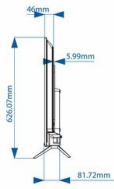

Dimensions

- Set dimensions (W x H x D): 970 x 562,5 x 78/82 mm
- Set dimensions with stand (W x H x D): 970 x 626 x 194 mm
- Product weight: 7.2 kg
- Product weight (+stand): 7.3 kg
- VESA wall mount compatible: 200 x 200 mm, M6