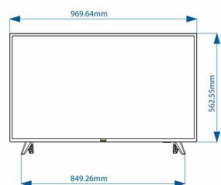

Specifications

Picture/Display

- Display: LED Full HD, D-LED
- Diagonal screen size: 43 inch / 108 cm
- Panel resolution: 1920x1080p
- Brightness: 250 cd/m²
- Viewing angle: 178° (H) / 178° (V)

Audio

- Sound output Power: 16 (2x8) W
- Speakers: 2.0, Down Firing
- Bathroom speaker out: 1.5W Mono 8Ohm
- Sound Features: DTS-HD, Dolby Atmos Compatible, Dolby MS12D, AVL, Incredible surround

Dimensions

- Set dimensions (W x H x D): 970 x 562,5 x 78/82 mm
- Set dimensions with stand (W x H x D): 970 x 626 x 194 mm
- Product weight: 7.2 kg
- Product weight (+stand): 7.3 kg
- VESA wall mount compatible: 200 x 200 mm, M6