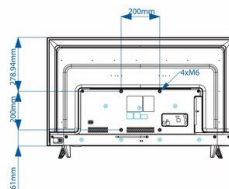

Dimensions

- Set dimensions (W x H x D): 970 x 562,5 x 78/82 mm
- Set dimensions with stand (W x H x D): 970 x 626 x 194 mm
- Product weight: 7.2 kg
- Product weight (+stand): 7.3 kg
- VESA wall mount compatible: 200 x 200 mm, M6