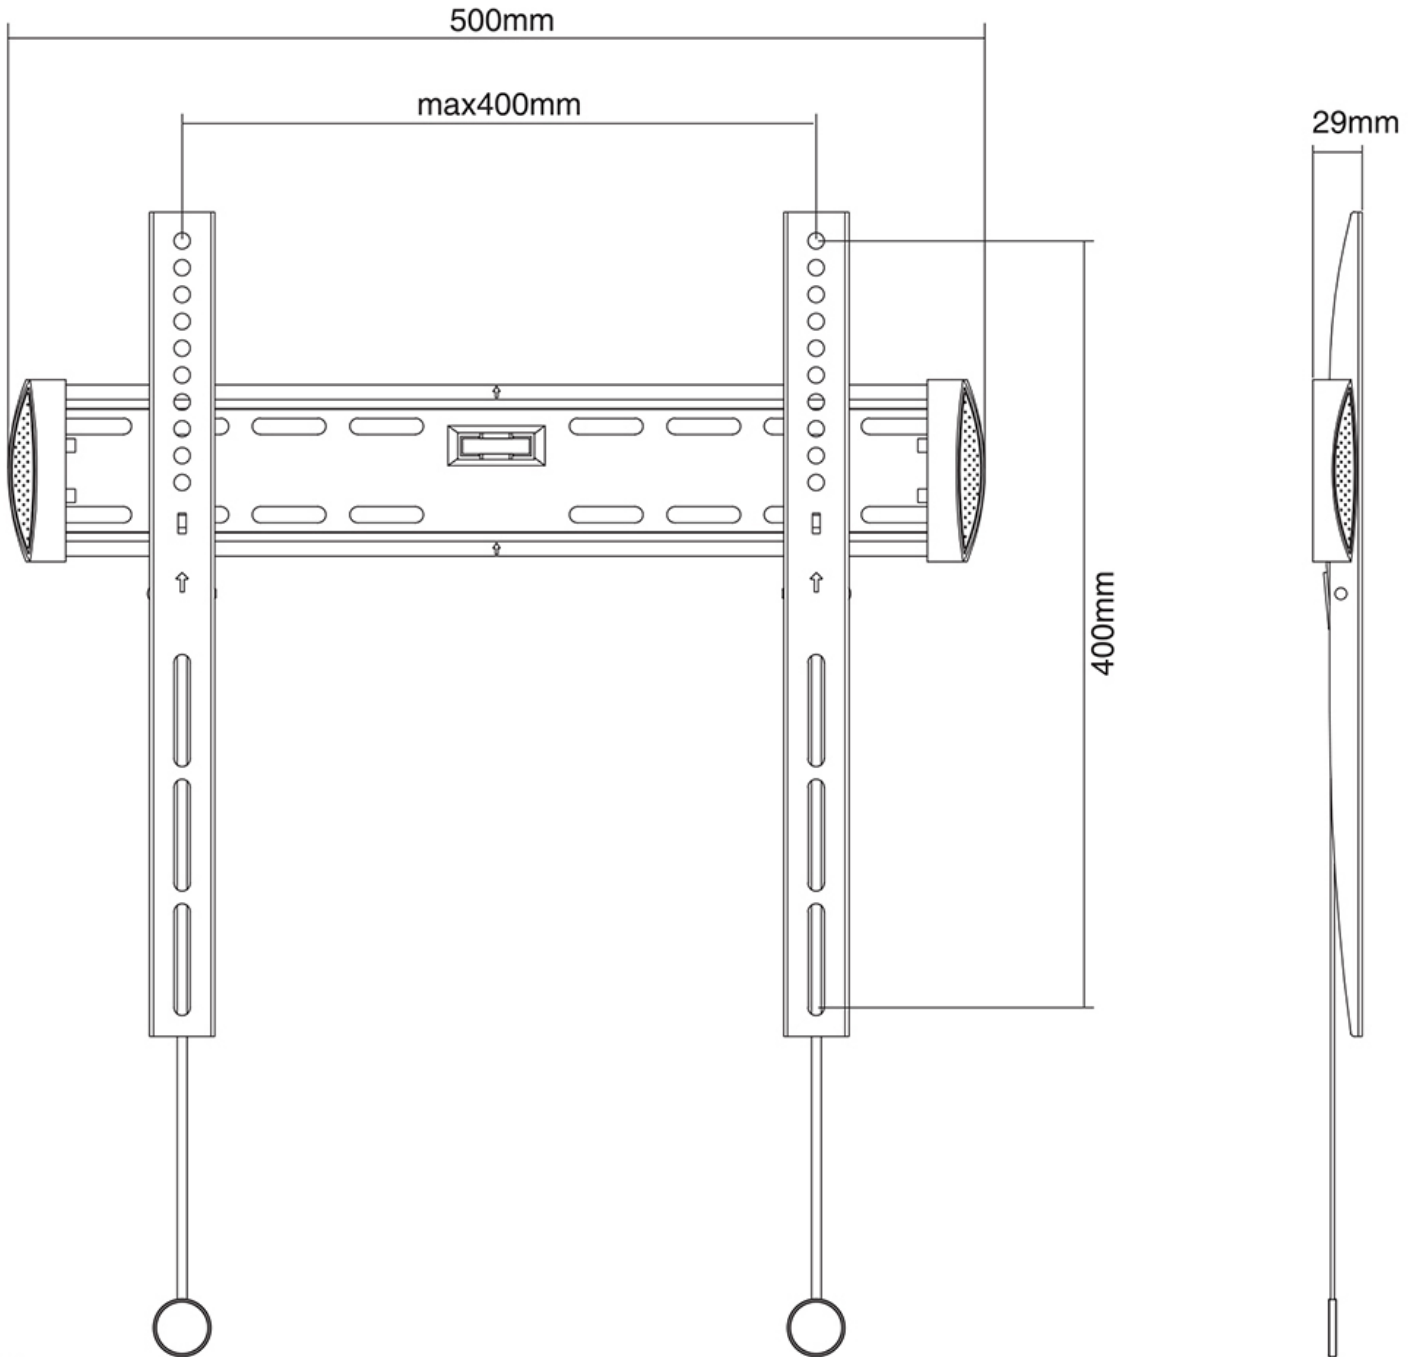

NM-W340BLACK

NEOMOUNTS TV WALL MOUNT

Neomounts