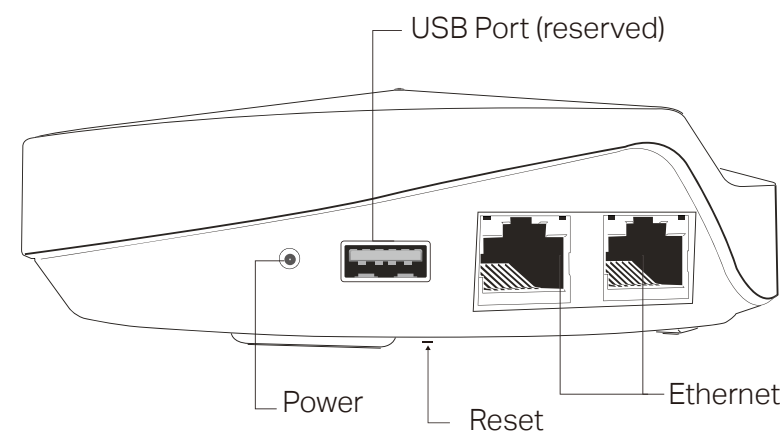

## Smart Home Devices Support

Connect smart home devices without an additional hub and control from the Deco app

- **Smart Hub** - Connect Wi-Fi, ZigBee and Bluetooth devices to your network and let you manage them from the Deco App. Set Automation to set interactions between your smart devices

## Hardware

- Ports: 2 LAN/WAN Gigabit Ethernet Ports, 1 USB 2.0 Port (reserved), 1 Power Port
- Buttons: 1 Reset button on the underside
- Antenna Type: 8 internal antennas per Deco unit
- External Power Supply: 12 V/2 A
- Dimensions (Dia x H): 144 mm x 46 mm,