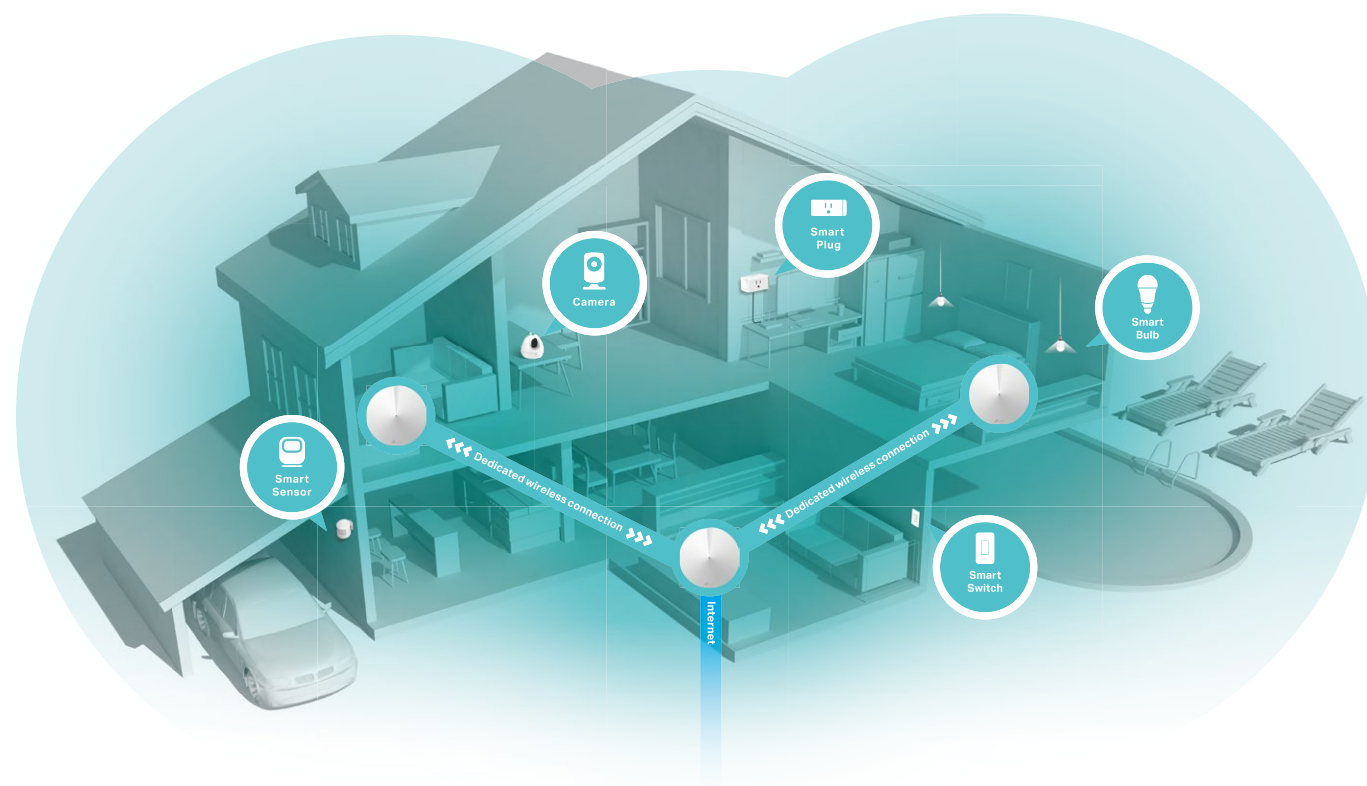

**deco**<sup>™</sup> | **Smart Home Mesh Wi-Fi System**  
Whole Home Wi-Fi | Seamless Roaming | Parental Controls | Antivirus

## **AC2200 Smart Home Mesh Wi-Fi System**

Seamless coverage  
up to 6,500sq.ft.

Deco M9 Plus

## Fast. Smart. Everywhere.

Deco is the simplest way to guarantee a strong Wi-Fi signal in every corner of your home. Enjoy fast and secure tri-band Wi-Fi no matter how many devices you have. Deco M9 Plus is much more than just a Wi-Fi system, able to act as a hub for all your smart home devices. Simply works with a variety of Zigbee, Bluetooth, Wi-Fi devices.

## Wi-Fi Dead-Zone Killer

Eliminate weak signal areas with whole home Wi-Fi. No more searching around for a stable connection.