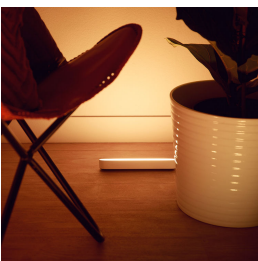

Create your ambience

Set the right ambience for any moment and decorate your home with warm to cool white light. Enjoy different styles throughout the year, whether it's the crisp white light reminding you of a spring breeze, the warm white light of a summer sun or the ice-cool daylight of winter. Connection with the Philips Hue bridge is required for this functionality.