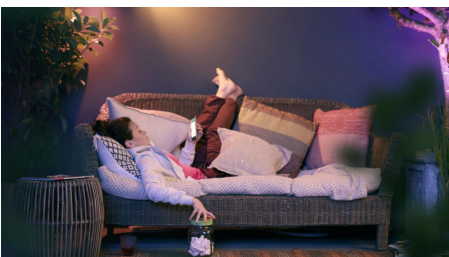

Warm to cool white light

Extend your evenings with Philips Hue outdoor lighting. Set the right ambience on your patio, balcony or porch and relax. From the warm white light of a summer sun, to the ice cool daylight of winter: you can enjoy any shade of white light to fit your mood throughout the year.