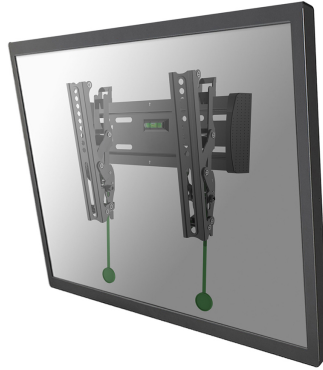

NM-W125BLACK

NEOMOUNTS TV WALL MOUNT

SPECIFICATIONS

GENERAL

| | |
|-------------------|--------------------|
| Min. screen size* | 10 inch |
| Max. screen size* | 40 inch |
| Max. weight | 20 kg (per screen) |
| Screens | 1 |
| VESA minimum | 75x75 mm |
| VESA maximum | 200x200 mm |
| Distance to wall | 3,5 cm |

Neomounts

Neomounts

Neomounts TV/Monitor Wall Mount (tiltable) for 10"-40" Screen - Black

The Neomounts wall mount, model NM-W125BLACK is a tiltable wall mount for flat screens up to 40". This mount is a great choice when you want the ultimate viewing flexibility with your flat screen.

Neomounts' tilt (15°) technology allows the mount to change to a viewing angle to fully benefit from the capabilities of the flat screen. Ideal for flat screens that are mounted higher on the wall. The depth of this mount is 3,5 centimetres.

Neomounts NM-W125BLACK is suitable for screens up to 40" (100 cm). The weight capacity of this product is 20 kg. The wall mount is suitable for screens that meet VESA hole pattern 75x75 to 200x200 mm.