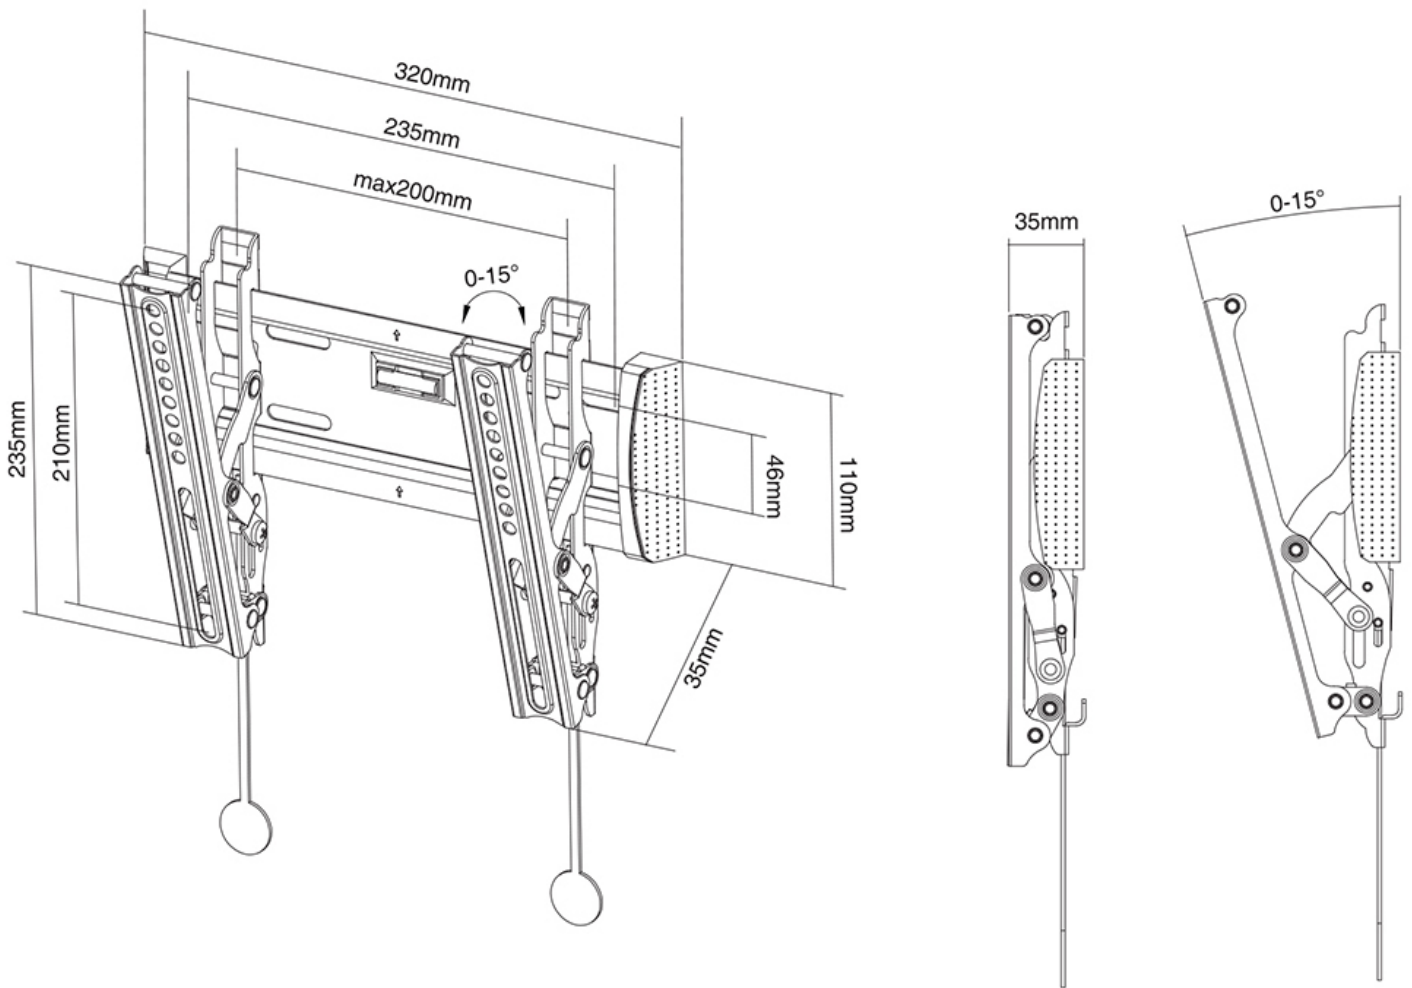

NM-W125BLACK

NEOMOUNTS TV WALL MOUNT

Neomounts