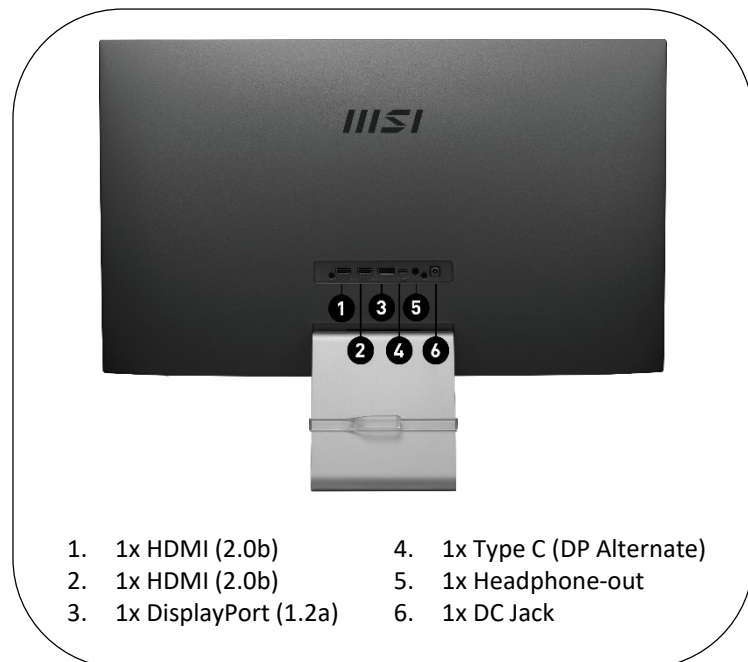

### SPECIFICATIONS

Type / Size	27"
Colorway	Iron Gray
Active Display Area (mm)	596.736 (H) x 335.664 (V)
Curvature	Flat
Panel Type	IPS
Resolution	3840 x 2160 (4K UHD)
Pixel Pitch	0.1554 (H) x 0.1554 (V)
Aspect Ratio	16:9
Brightness (nits)	300 cd/m <sup>2</sup>
Contrast Ratio	1000:1
Refresh Rate	60Hz
Response Time	4ms (GTG)
View Angles	178°(H) / 178°(V)
DCI-P3 / Adobe RGB /sRGB	99% / 95% / 139% (CIE1976)
Surface Treatment	Anti-glare
Display Colors	1.07b
Color Bit	10 bits (8 bit + FRC)
Video Interface	2x HDMI (2.0b) 1x DisplayPort (1.2a) 1x Type C (DP Alternate with 65W Power Delivery)
Audio	1x Headphone-out
Power Type	External Adaptor (19V 5.79A)
Adjustment (Tilt)	-5° ~ 20°
Kensington Lock	Yes
Dimension (W x D x H)	613.49 x 198.3 x 473.1 mm (24.15 x 7.81 x 18.63 inch)
Weight (NW / GW)	5.75 kg (12.68 lbs) / 7.35 kg (16.2 lbs)
Dimension (W x D x H) With Carton	805 x 192 x 457 mm (31.69 x 7.56 x 17.99 inch)
Accessory	1x HDMI Cable, 1x Adaptor, 1x Power Cord, 1x Quick Guide
Note	HDMI: 3840 x 2160 (Up to 60Hz) DisplayPort: 3840 x 2160 (Up to 60Hz) Type-C: 3840 x 2160 (Up to 60Hz)

**95% Adobe RGB, 99% DCI-P3, 139% sRGB**  
Allow an accurate condition for precise editing.

**Type C 65W Power Delivery**  
Built-in USB Type-C connection with 65W power delivery allows you to connect to and charge your devices effortlessly.

**Easy to Connect**  
With a 90° cable connection design, it brings the most convenient way to plug & unplug the cables on its back.

**Cable Management**  
Enjoy the cleanest environment with a convenient and removable cable management design.

**Display Kit Support**  
Providing the most convenient tool, the proper color & display mode to you while working with it every day.

- 1x HDMI (2.0b)
- 1x HDMI (2.0b)
- 1x DisplayPort (1.2a)
- 1x Type C (DP Alternate)
- 1x Headphone-out
- 1x DC Jack