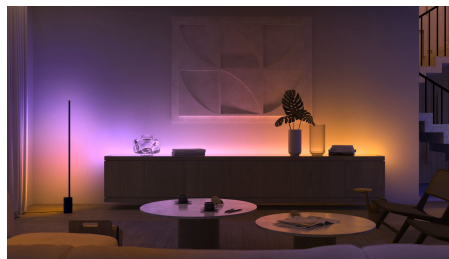

## On-product control

Change your light settings directly with the button on the light itself. Cycle through special light scenes, such as Sunday coffee and Enchanted forest, by pressing the button. Press twice and hold on the second press to cycle through colours.

## Dynamic, natural lighting effects

Amp up the ambience of special moments with living light. Use dynamic light effects, such as Cosy Candle, Sunday Coffee, Meditation, Enchanted Forest and Night Adventure to create the perfect mood in any situation.

## Create a personalised experience with colourful smart light

Transform your home with over 16 million colours, instantly creating the right atmosphere for any event. With the touch of a button, you can set a festive mood for a party, turn your living room into a movie theatre, enhance your home decor with colour accents, and much more.

## Set the right mood with warm to cool white light

These bulbs and light fixtures offer different shades of warm to cool white light. With complete dimmability from bright to low nightlights, you can tune your lights to the perfect shade and brightness of light for your daily needs.