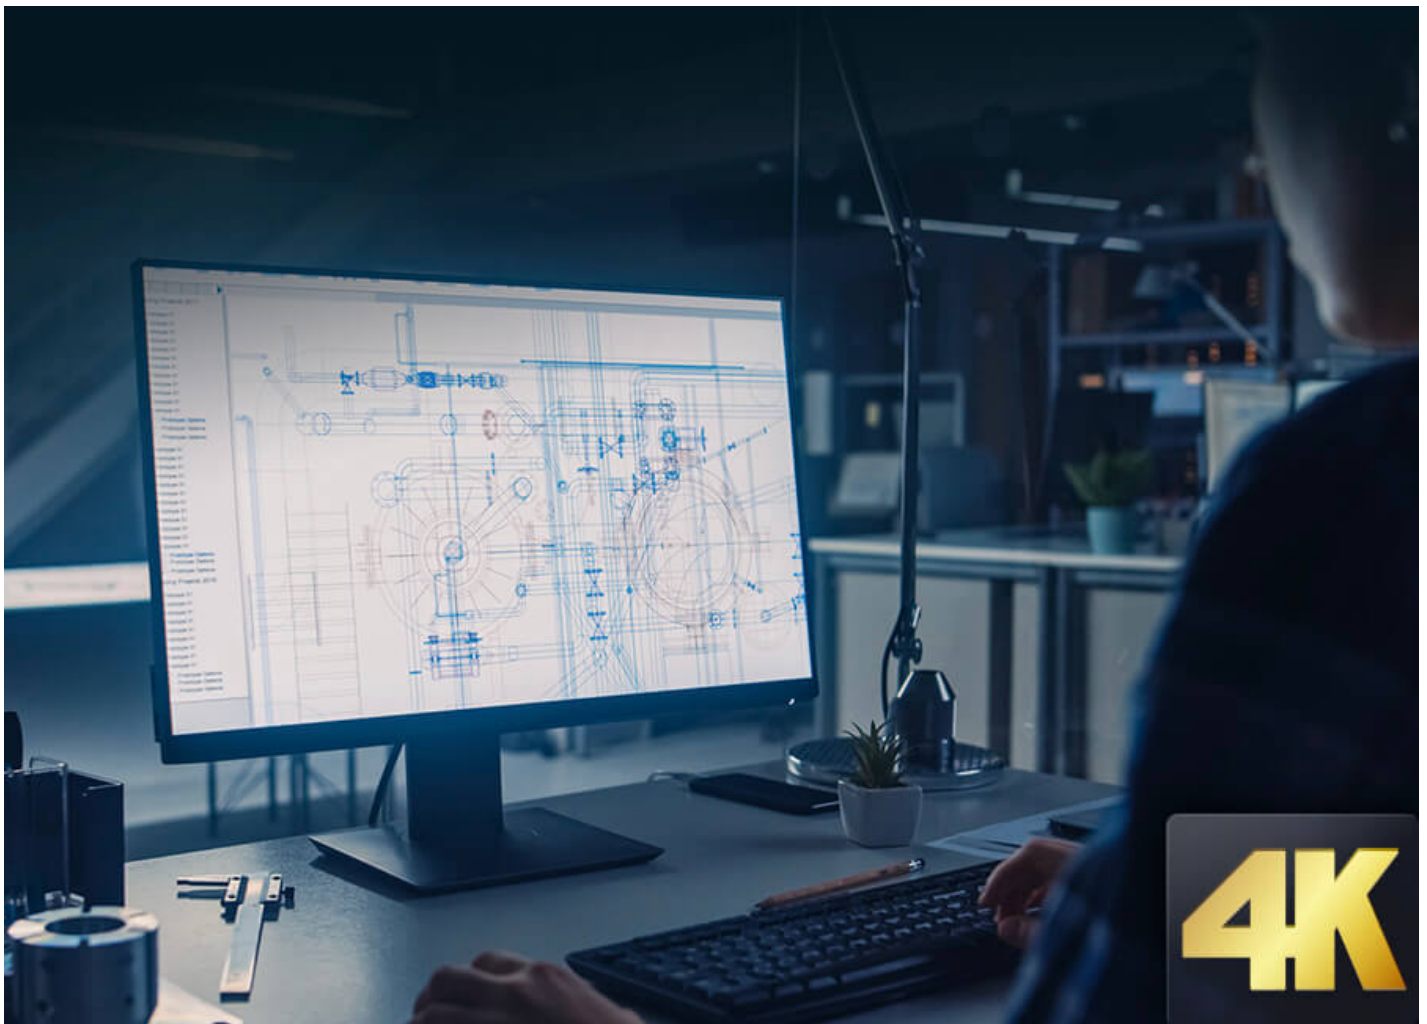

CS22H

2-Port USB 4K HDMI Cable KVM Switch with Remote Port Selector

Stay agile. Switch for work and play.

CS22H

2-Port USB 4K HDMI Cable KVM Switch with Remote Port Selector

Switching between two computers can be as easy as the push of a button. Refresh your workspace with the CS22H by setting up a desktop console with one set of keyboard/mouse/display for control over two computers via USB and HDMI connections, and you're all set. The compact CS22H helps create an organized desktop with

reduced cable clutter, and brings in vivid 4K viewing quality to lift up work performance.

4K Visual
Clarity

Audio
Enabled

USB Peripheral
Sharing

Bus
Powered

Remote
Port Switching

4K

Superior AV Performance in Vivid 4K

The CS22H empowers your desktop operations with audiovisual enhancement with 4K DCI compliance and audio connectivity.

Space Efficient Desktop Setup

The compact and easy-hook design is helpful to expanding desktop workspace in an orderly fashion for improved work productivity.