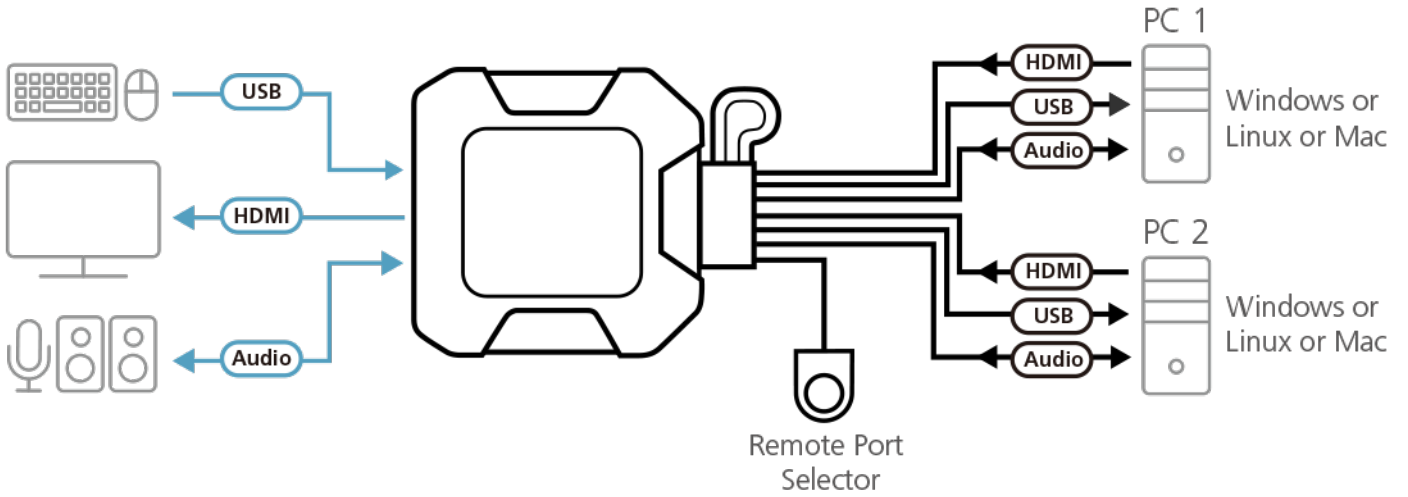

Diagram

ATEN International Co., Ltd.

3F., No.125, Sec. 2, Datong Rd., Sijhih District., New Taipei City 221, Taiwan
Phone: 886-2-8692-6789 Fax: 886-2-8692-6767
www.aten.com E-mail: marketing@aten.com