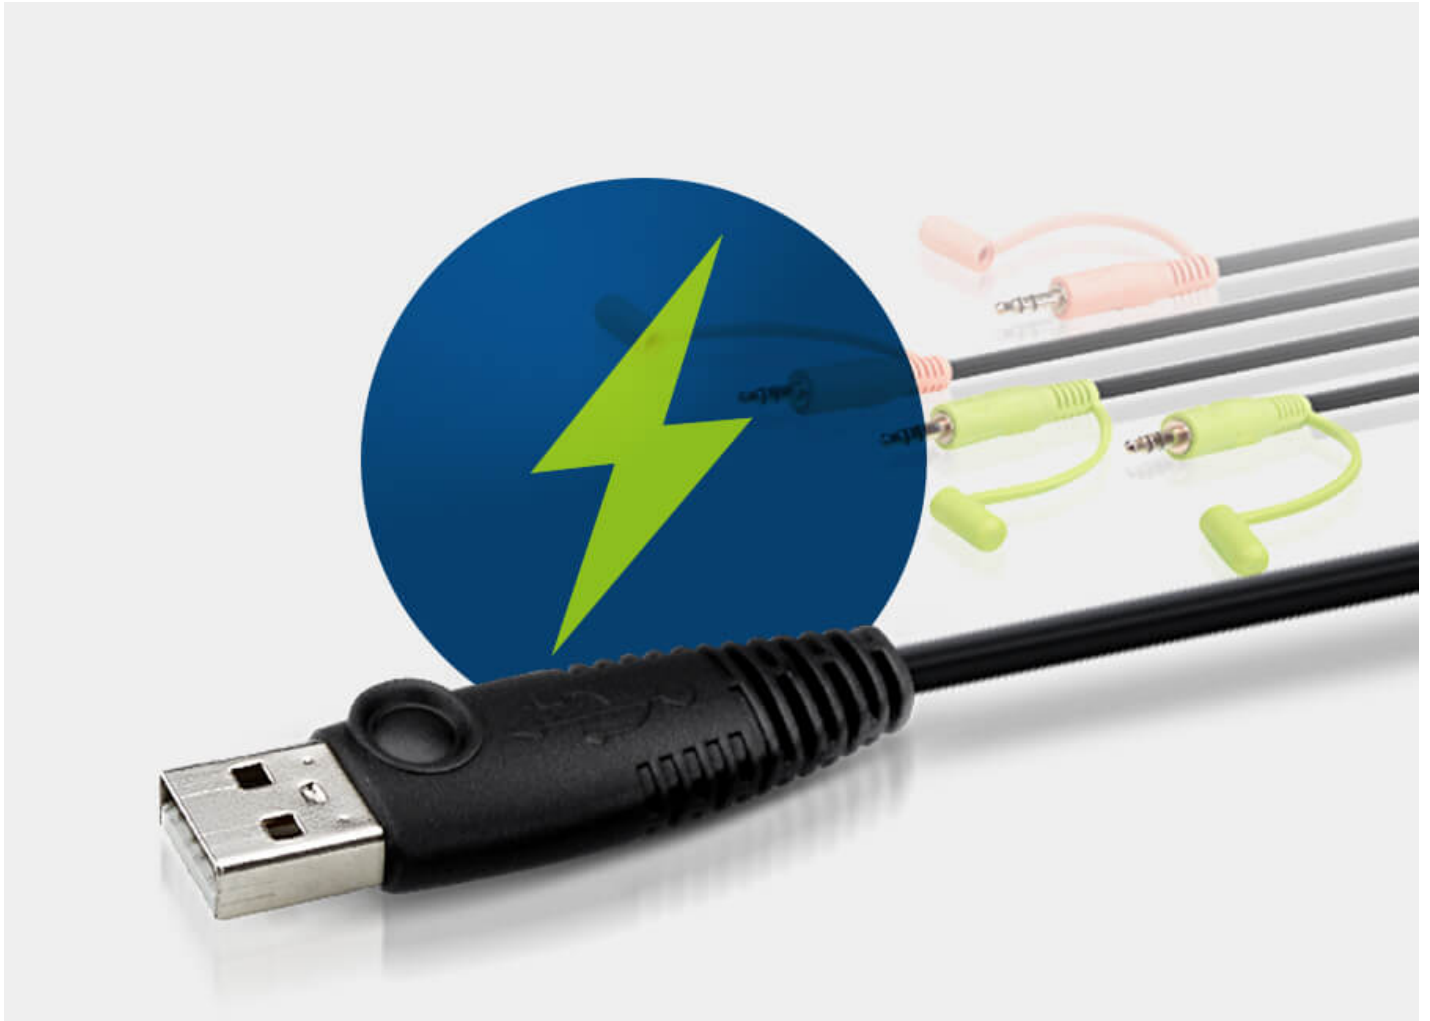

Applications

The CS22H Cable KVM Switch allows for an ideal desktop setup in office, media design work and entertainment.