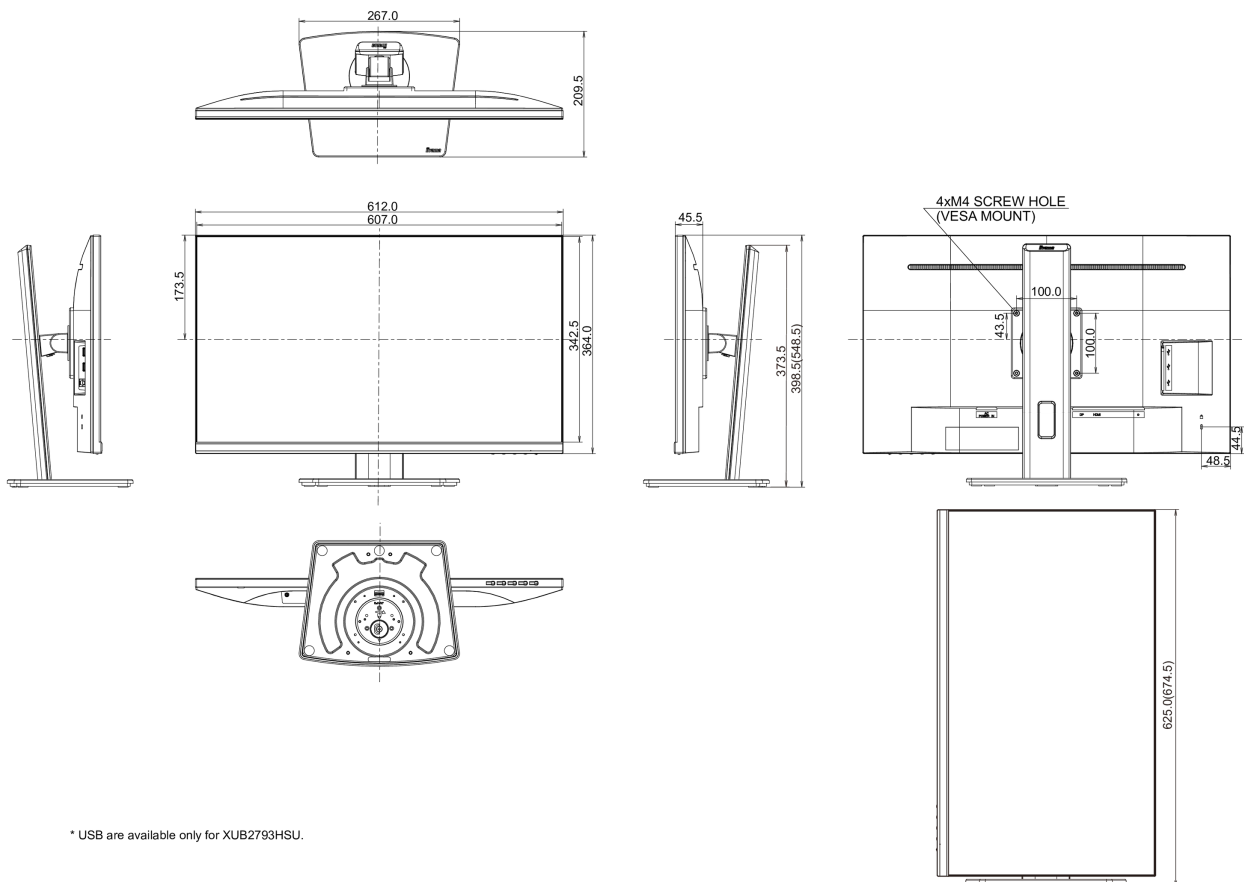

01 DISPLAY CHARACTERISTICS

Design	3-side borderless
Diagonal	27", 68.5cm
Panel	IPS panel technology LED, matte finish
Native resolution	1920 x 1080 @75Hz (2.1 megapixel Full HD)
Aspect ratio	16:9
Panel brightness	300 cd/m ²
Static contrast	1000:1
Advanced contrast	80M:1
Response time (GTG)	4ms
Viewing zone	horizontal/vertical: 178°/178°, right/left: 89°/89°, up/down: 89°/89°
Colour support	16.7mIn (sRGB: 96%; NTSC: 72%)
Horizontal Sync	30 - 83kHz
Viewable area W x H	597.9 x 336.3mm, 23.5 x 13.2"
Pixel pitch	0.311mm
Colour	matte, black

04 MECHANICAL

Display position adjustments	height, pivot (rotation), swivel, tilt
Height adjustment	150mm
Rotation (PIVOT function)	90°
Swivel stand	90°; 45° left; 45° right
Tilt angle	23° up; 5° down
VESA mounting	100 x 100mm
Cable management system	yes

Product dimensions W x H x D	612 x 398.5(548.5) x 209.5mm
Box dimensions W x H x D	684 x 425 x 151mm
Weight (without box)	6.7kg
Weight (with box)	8.5kg
EAN code	4948570121168

* USB are available only for XUB2793HSU.