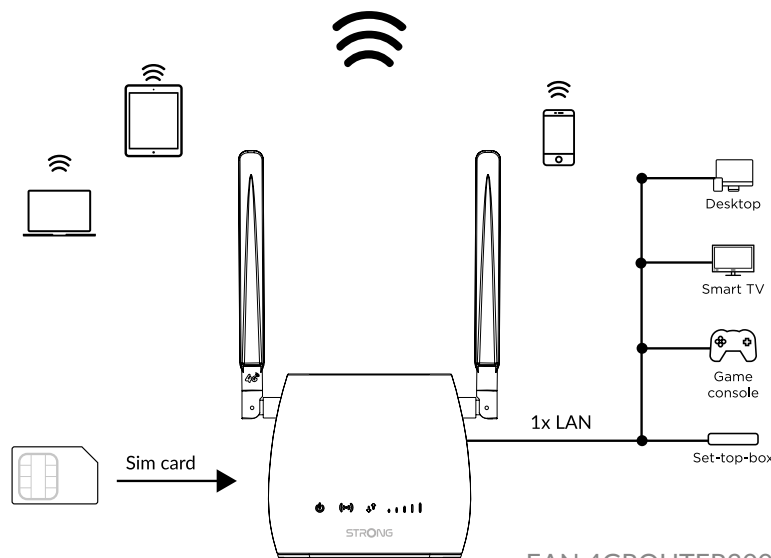

Hardware

Ethernet Port	1x 10/100M LAN port (Auto MDI/MDIX)
Buttons	WPS, Reset, Wi-Fi, Power
LEDs	Power, Wi-Fi, Internet, 4G LTE Signal Level, Ethernet
Power	External power supply, 12 V/1 A DC
Standards	IEEE 802.11n/g/b, IEEE 802.3, IEEE 802.3u

Software

Internet Protocol	IPv4/IPv6 Dual stack
Operation Modes	3G/4G Router, Wireless Router
DHCP	Server, Client
Port Forwarding	Yes
SIP ALG	Yes
Dynamic DNS	Dyndns, No-ip
Firewall Security	Port Filtering, Port Mapping, Port Forwarding, URL Filtering, DMZ, Rate Limiting
Management	Data Plan Management, Data Usage Statistics, Web UI Access, Ping & Trace Network Tools, Config Backup

Other specifications

Certification	CE
Package Contents	1x 4G Router 300M 1x RJ45 Ethernet Cable 1x External Power Supply 1x Quick Installation Guide 1x Nano SIM Card Adapter* 1x Micro SIM Card Adapter*
System Requirements	Windows 7, 8, 8.1, 10, Mac OS X, Linux, Internet Browser

Environment

Operating Temperature:	0 °C ~ +60 °C
Storage Temperature:	-20 °C ~ +85 °C
Operating Humidity:	5%~95% non-condensing
Storage Humidity:	5%~95% non-condensing
Dimensions in mm:	155 x 155 x 45
Weight in kg:	0.31

*SIM card not included

EAN 4GROUTER300MUK: 9120072373640
PCB: 20 pcs