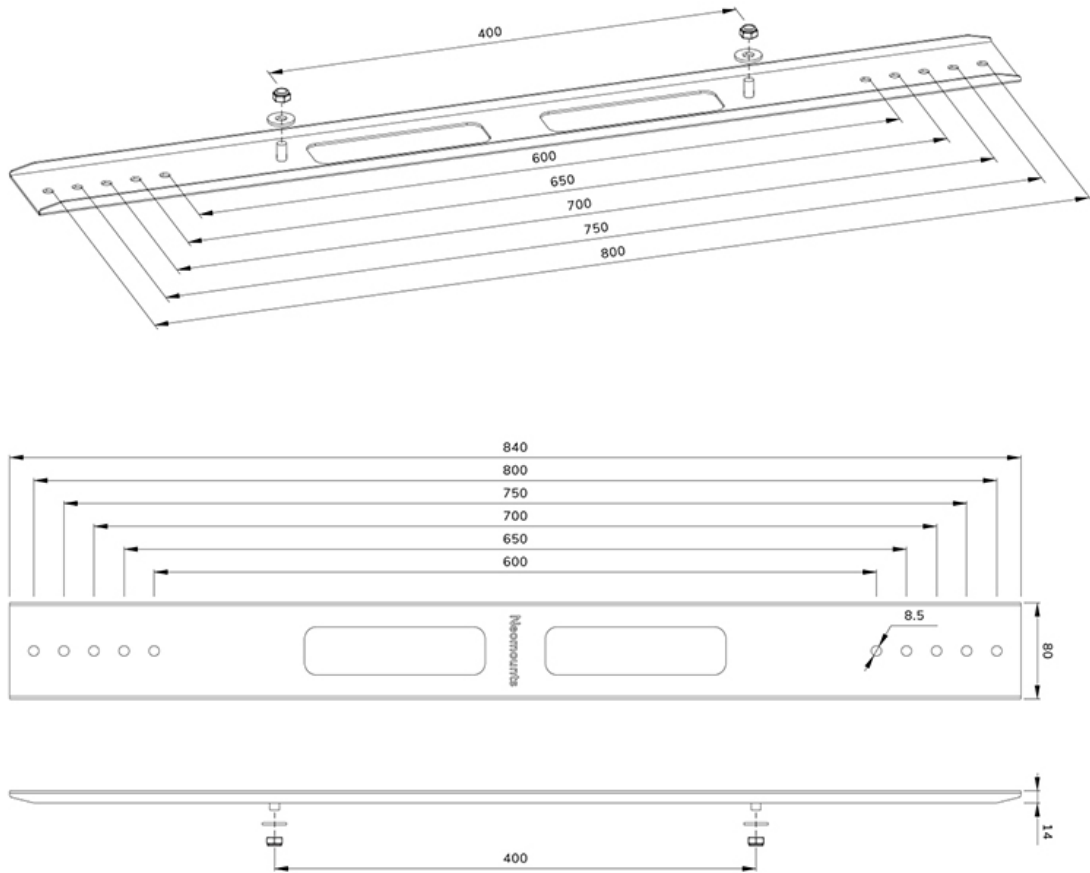

AWL-250BL18

SPECIFICATIONS

GENERAL

Max. weight	75 kg (per screen)
Screens	1
VESA minimum	600 mm
VESA maximum	800 mm

FUNCTIONALITY

Type	Full motion Tilt Fixed Swivel
Height	84 cm
Width	8 cm
Depth	1 cm

INFORMATION

Color	Black
Main material	Steel
Warranty	5 year
EAN code	8717371449605

*Please note: The inch sizes stated are just an indication, combined with the weight and VESA sizes. The maximum weight and VESA size are absolute restrictions for the products and should not be exceeded.

NEOMOUNTS VESA EXTENSION KIT

Neomounts AWL-250BL18 VESA extension kit - Black

The Neomounts AWL-250BL18 is a universally applicable VESA extension kit for mounts with a maximum weight capacity of 75 kg. With the extension kit, the VESA can be extended from 400 mm to 600, 700 or 800 mm. The kit is installed on top of the existing brackets of the mount and is usable for both landscape and portrait mounting.

AWL-250BL18

NEOMOUNTS VESA EXTENSION KIT

Neomounts

Measuring unit: mm