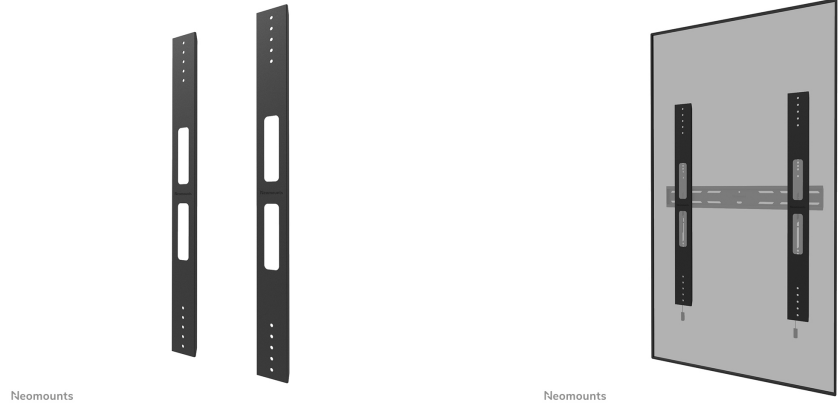

AWL-250BL18

SPECIFICATIONS

GENERAL

Max. weight	75 kg (per screen)
Screens	1
VESA minimum	600 mm
VESA maximum	800 mm

FUNCTIONALITY

Type	Full motion Tilt Fixed Swivel
Height	84 cm
Width	8 cm
Depth	1 cm

INFORMATION

Color	Black
Main material	Steel
Warranty	5 year
EAN code	8717371449605

*Please note: The inch sizes stated are just an indication, combined with the weight and VESA sizes. The maximum weight and VESA size are absolute restrictions for the products and should not be exceeded.

NEOMOUNTS VESA EXTENSION KIT

Neomounts AWL-250BL18 VESA extension kit - Black

The Neomounts AWL-250BL18 is a universally applicable VESA extension kit for mounts with a maximum weight capacity of 75 kg. With the extension kit, the VESA can be extended from 400 mm to 600, 700 or 800 mm. The kit is installed on top of the existing brackets of the mount and is usable for both landscape and portrait mounting.

AWL-250BL18

NEOMOUNTS VESA EXTENSION KIT

Neomounts

Measuring unit: mm