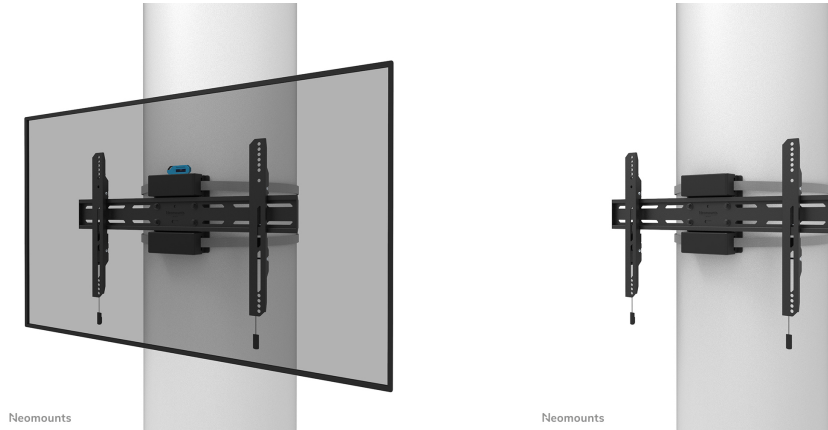

Type	Fixed
Rotate (degrees)	+3°, -3°
Height	42,5 cm
Width	68,4 cm
Depth	6,7 cm
Adjustment type	Micro adjustment
Lockable	Lockable - Security screw included

INFORMATION

Color	Black
Main material	Steel
Warranty	5 year
EAN code	8717371449520

NEOMOUNTS TV PILLAR MOUNT

Neomounts WL30S-910BL16 fixed pillar mount for 40-75" screens - Black

The Neomounts WL30S-910BL16 is a fixed pillar mount for screens up to 75" with a maximum weight capacity of 50 kg. The mount is suitable for Ø25-100 cm cylinder, square and rectangular pillars. Individual bracket height and level adjustment are available for the perfect installation.

The WL30S-910BL16 has a depth of 6,7 cm and is suitable for screens that meet VESA hole pattern 200x100 to 600x400 mm. The pillar mount has a strap of 350 cm and can be locked if required with the anti-theft screw provided or with a padlock (not included).

The mount features a nifty magnetic pull & release system, that allows you to attach the TV in a wink of an eye and secure the TV in safe and solid manner. Afterwards, the pull & release straps can be easily hidden behind the screen by clicking the magnet to the mount. The ratchet clamp ensures easy installation, as well as the separate magnetic spirit level tool that is included.