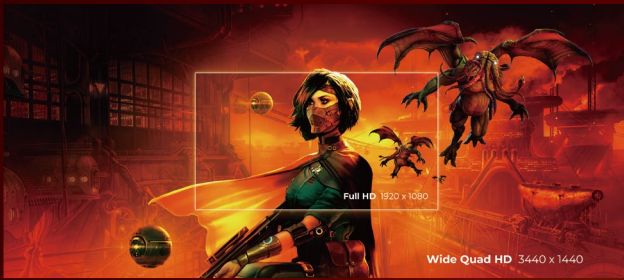

www.aoc.com

AOC

► Features

Expand your perspective with an ultra wide view in Quad HD

With 3440 x 1440 resolution, Wide Quad HD (WQHD) offers superior picture quality and crisp imagery that reveals every detail. The widescreen 21:9 aspect ratio is perfect for watching movies in an expansive format or immersing yourself in the latest game, plus it offers more space when it's time to work.