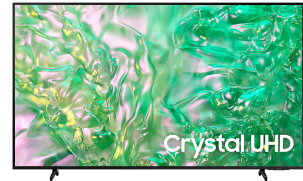

## Samsung Series 8 UE65DU8000KXXU TV 165.1 cm (65") 4K Ultra HD Smart TV Wi-Fi Black

Brand : Samsung

Product family: Series 8

Product code:  
UE65DU8000KXXU

Product name :  
UE65DU8000KXXU

- Dynamic Crystal Colour: Everything you watch comes to life in over a billion colours, 64x more than conventional LED TVs
  - Crystal Processor 4K: Upgrade the picture and sound quality with a powerful 4K
  - Gaming Hub: Play the latest games from Xbox, Blacknut, Nvidia and more straight from your TV. No console required
  - AirSlim: A stunningly slim and sleek design, from every angle
- 2024 65" DU8000 Crystal UHD 4K HDR Smart TV  
 Samsung Series 8 UE65DU8000KXXU. Display diagonal: 165.1 cm (65"), Display resolution: 3840 x 2160 pixels, HD type: 4K Ultra HD, Display technology: LED, Screen shape: Flat. Smart TV. Wi-Fi, Ethernet LAN. Product colour: Black