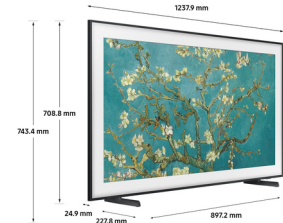

SAMSUNG

Samsung The Frame QE55LS03BGUX XU TV 139.7 cm (55") 4K Ultra HD Smart TV Wi-Fi

Brand : Samsung

Product family: The Frame

Product code:
QE55LS03BGUX XU

Product name :
QE55LS03BGUX XU

- A TV that fits beautifully in your home - designed to look just like a picture frame
 - Ground-breaking Matte Display absorbs reflections - for a glare-free viewing experience
 - Transform your TV into a work of art when it's turned off
 - Powered by Quantum Dot for a naturally bright and colourful picture
 - Easily switch up the colour of your Frame TV with customisable bezel frames
- 55" The Frame LS03B Art Mode QLED 4K HDR Smart TV (2023)
Samsung The Frame QE55LS03BGUX XU. Display diagonal: 139.7 cm (55"), HD type: 4K Ultra HD, Display technology: QLED. Smart TV. Contrast ratio (typical): 16:9, Native aspect ratio: 16:9. Wi-Fi