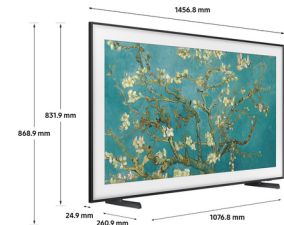

SAMSUNG

Samsung The Frame QE65LS03BGUXU TV 165.1 cm (65") 4K Ultra HD Smart TV Wi-Fi

Brand : Samsung

Product family: The Frame

Product code:
QE65LS03BGUXU

Product name :
QE65LS03BGUXU

- A TV that fits beautifully in your home - designed to look just like a picture frame
 - Ground-breaking Matte Display absorbs reflections - for a glare-free viewing experience
 - Transform your TV into a work of art when it's turned off
 - Powered by Quantum Dot for a naturally bright and colourful picture
 - Easily switch up the colour of your Frame TV with customisable bezel frames
- 65" The Frame LS03B Art Mode QLED 4K HDR Smart TV (2023)
Samsung The Frame QE65LS03BGUXU. Display diagonal: 165.1 cm (65"), HD type: 4K Ultra HD, Display technology: QLED. Smart TV. Contrast ratio (typical): 16:9, Native aspect ratio: 16:9. Wi-Fi