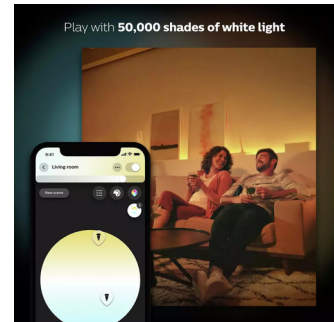

PHILIPS

Philips 919313000065 smart lighting Smart bulb Bluetooth/Zigbee 5 W

Brand : Philips by Signify

Product code: 919313000065

Product name : 919313000065

Philips Hue WA 4.3W GU10 6 Pack

[Philips 919313000065 smart lighting Smart bulb Bluetooth/Zigbee 5 W:](#)

Easy smart lighting

Place these two GU10 smart LED bulbs in any spotlight to get instant wireless dimming and warm-to-cool white light in any room.

Easy smart lighting

- Control up to 10 lights with the Bluetooth app
- Control lights with your voice
- Set the right mood with warm to cool white light
- Get the perfect light recipes for your daily activities
- Unlock full suite of smart light features with Hue Bridge

Philips 919313000065. Type: Smart bulb, Interface: Bluetooth/Zigbee, Product colour: White. Energy efficiency class: G, Power consumption (standby): 0.5 W, Input voltage: 220 - 240 V. Weight: 50.5 g, Bulb width: 5 cm, Bulb height: 5.8 cm. Package width: 160 mm, Package depth: 160 mm, Package height: 140 mm. Quantity per pack: 6 pc(s)

Features		Power	
Type *	Smart bulb	Energy efficiency class	G
Bulb type	LED	Power consumption (standby)	0.5 W
Interface *	Bluetooth/Zigbee	Input voltage	220 - 240 V
Product colour *	White	AC input voltage	220 - 240 V
Fitting/cap type	GU10	Weight & dimensions	
Colour temperature (min)	2700 K	Weight	50.5 g
Colour temperature (max)	6500 K	Bulb width	5 cm
Luminous flux	350 lm	Bulb height	5.8 cm
Power factor	0.5	Packaging data	
Bulb power	5 W	Package width	160 mm
Bulb lifetime	15000 h	Package depth	160 mm
Dimmable	✓	Package height	140 mm
Number of switch cycles	50000	Package weight	260 g
Performance		Packaging content	
Works with Amazon Alexa	✓	Quantity per pack *	6 pc(s)
Works with Microsoft Cortana	✓	Technical details	
Works with the Google Assistant	✓	Commodity Classification	
Works with Apple HomeKit	✓	Automated Tracking System (CCATS)	9405409900
		Logistics data	
		Country of origin	China