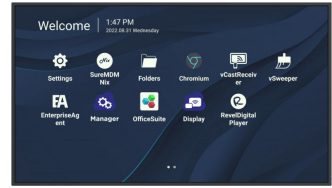

Viewsonic CDE4330 Signage Display 109.2 cm (43") Wi-Fi 450 cd/m² 4K Ultra HD Black Touchscreen Built-in processor Android 11

Brand : Viewsonic

Product code: CDE4330

Product name : CDE4330

- Wireless presentation for upgraded efficiency
 - Single cable via USB-C with 65W power delivery
 - 24/7 Sustainable video playback for continuous communication
 - Remote device management with myViewBoard Manager
 - ProAV compatibility with Crestron, Extron, and AMX
- 43", TFT LCD, 941.184 x 529.416, 3840 x 2160p, 1.07G, 450nits, 1200:1, 6.5ms, 4GB, 32GB, HDMI 2.1 x3, RS-232, WIFI slot, SPDIF x1, RJ45 x1, Type-A 2.0 x 1, 3.0 x1, 10w x 2, Android 11, 100 - 240V, 9.9kg, 964.6 x 552.5 x 71.4mm
Viewsonic CDE4330. Display diagonal: 109.2 cm (43"), Display resolution: 3840 x 2160 pixels, Display brightness: 450 cd/m², HD type: 4K Ultra HD, Touchscreen. Wi-Fi. Operating system installed: Android 11. Product colour: Black