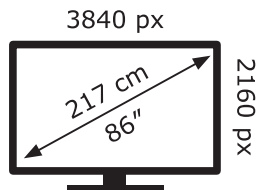

LG Electronics

86QNED866QA

169 kWh/1000h

ABCDEF**G**

272 kWh/1000h

2019/2013