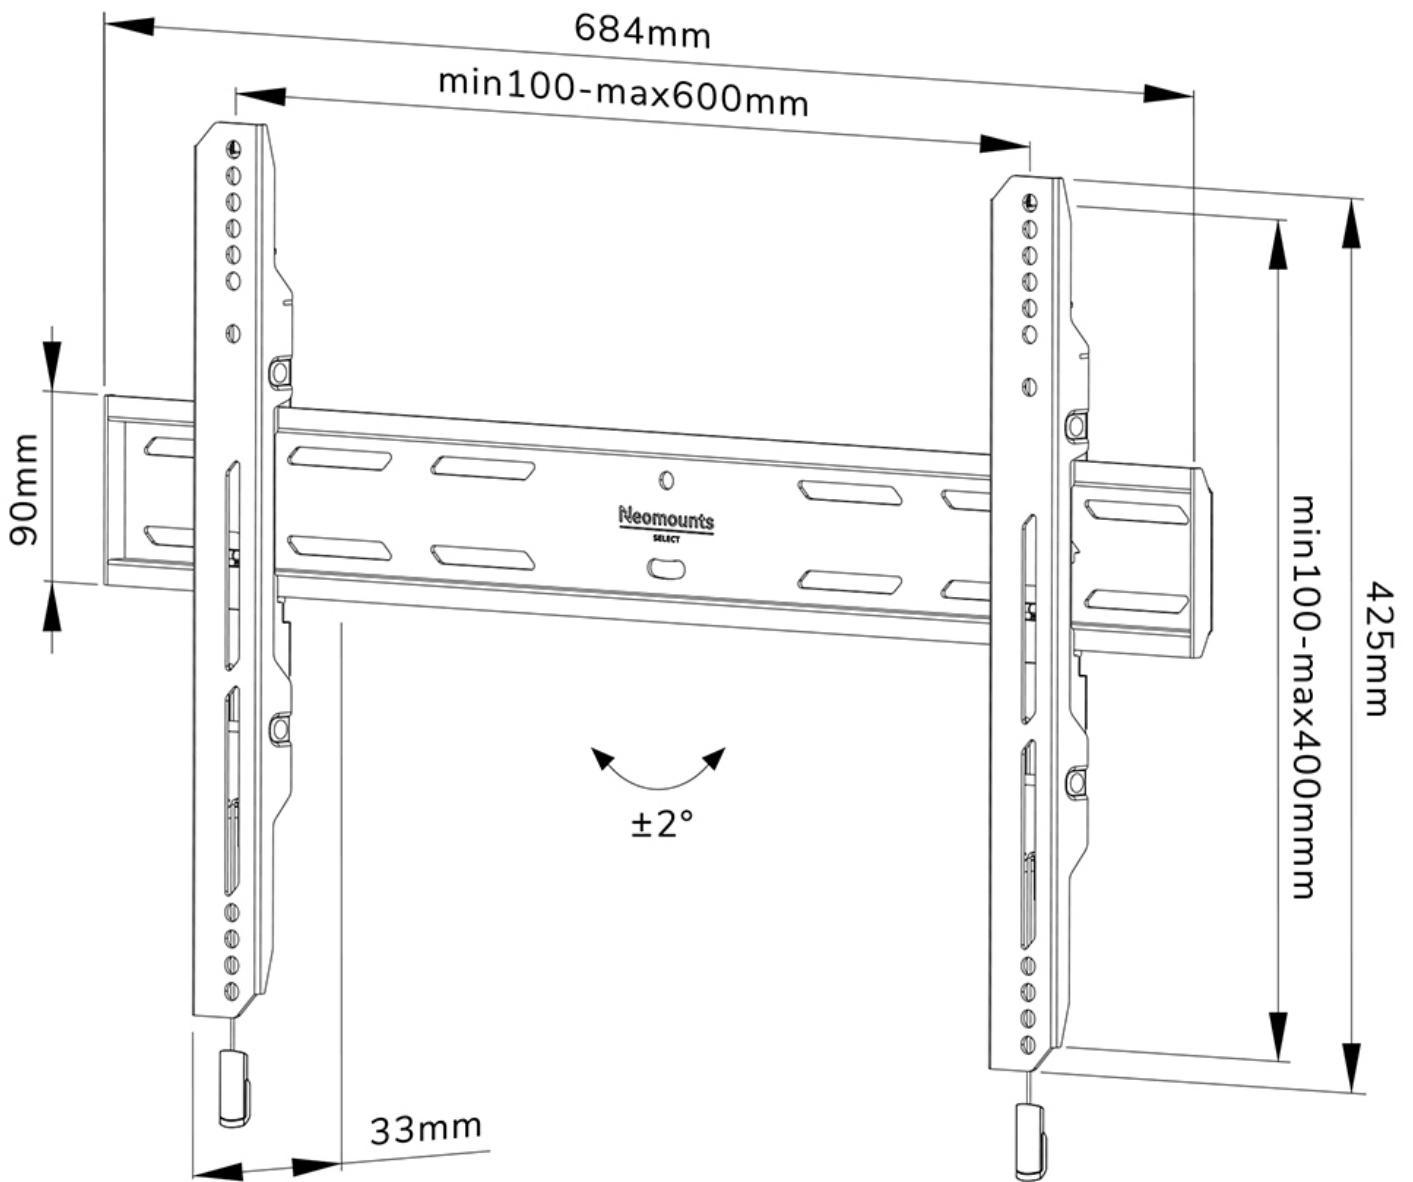

WL30S-850BL16

NEOMOUNTS TV WALL MOUNT

Neomounts