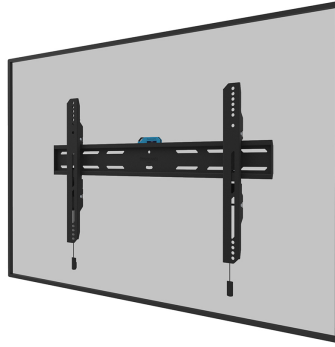

WL30S-850BL16

NEOMOUNTS TV WALL MOUNT

SPECIFICATIONS

GENERAL

Min. screen size*	40 inch
Max. screen size*	82 inch
Max. weight	70 kg (per screen)
Screens	1
VESA minimum	100x100 mm
VESA maximum	600x400 mm
Distance to wall	3,3 cm

Neomounts

Neomounts

Neomounts WL30S-850BL16 fixed wall mount for 40-82" screens - Black

The Neomounts WL30S-850BL16 is a fixed wall mount for flat screens up to 82" with a maximum weight capacity of 70 kg. Height and level adjustment is available for the perfect installation.

The WL30S-850BL16 has a depth of 3,3 cm and is suitable for screens that meet VESA hole pattern 100x100 to 600x400mm. It is possible to lock the wall mount using the included anti-theft screw or a padlock (not included).

The mount features a nifty magnetic pull & release system, that allows you to attach the TV in a wink of an eye and secure the TV in safe and solid manner. Afterwards, the pull & release straps can be easily hidden behind the screen by clicking the magnet to the mount. A separate spirit level tool is included with the wall mount, as well as a fixing template, to ensure easy installation of the mount.