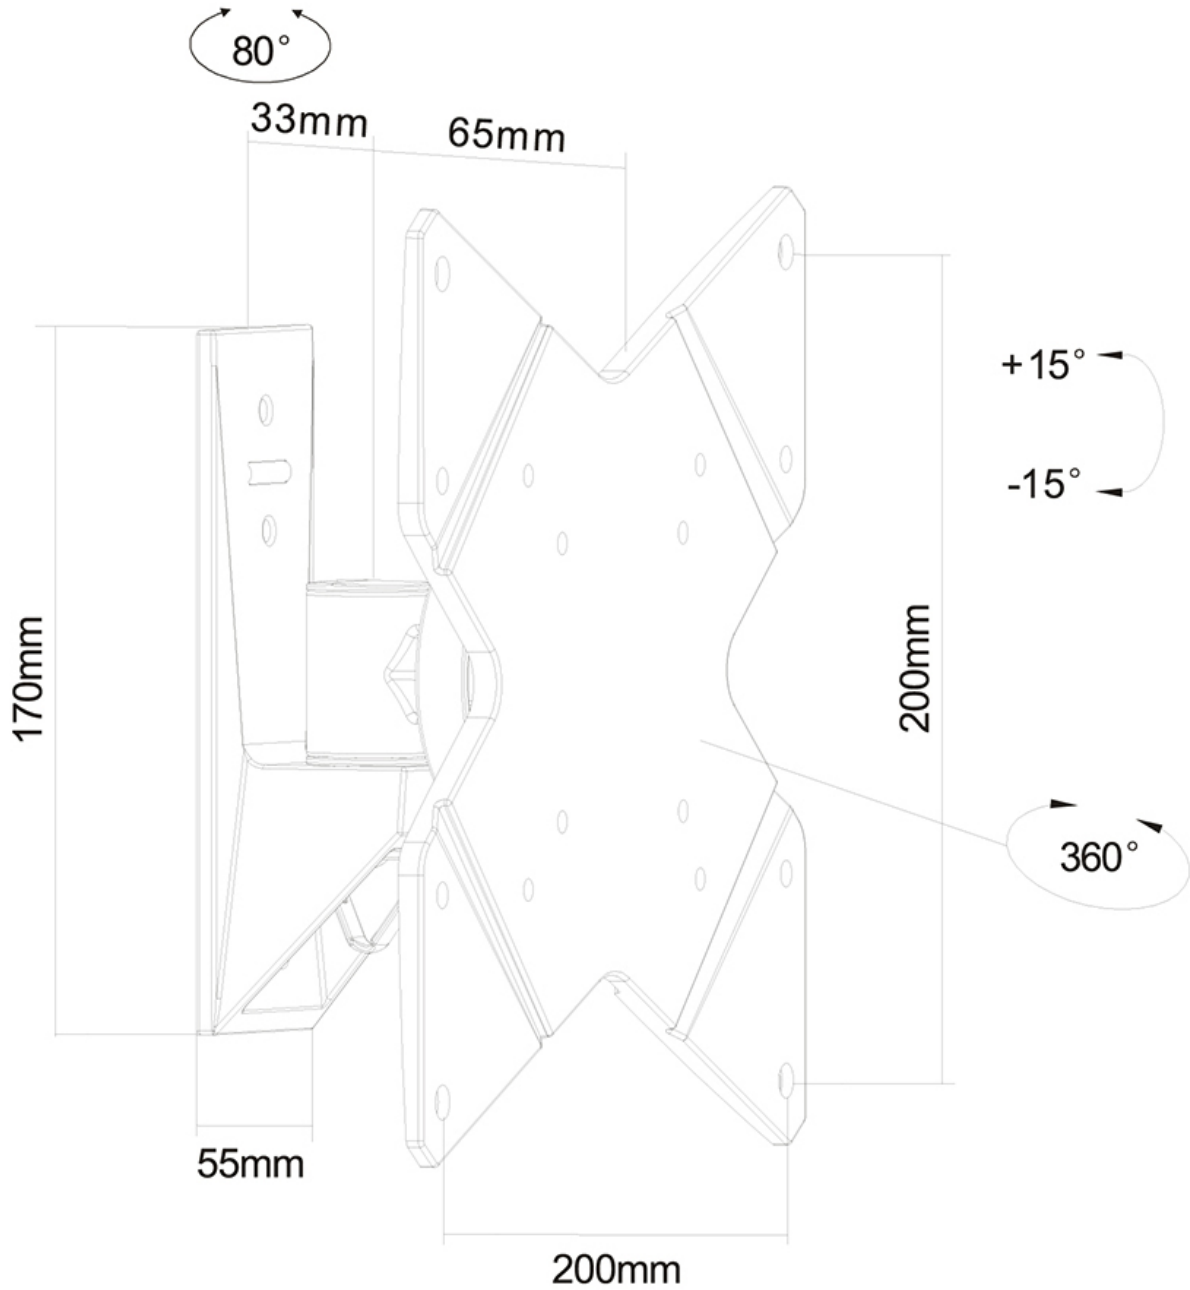

FPMA-W815

NEOMOUNTS TV/MONITOR WALL MOUNT

Neomounts