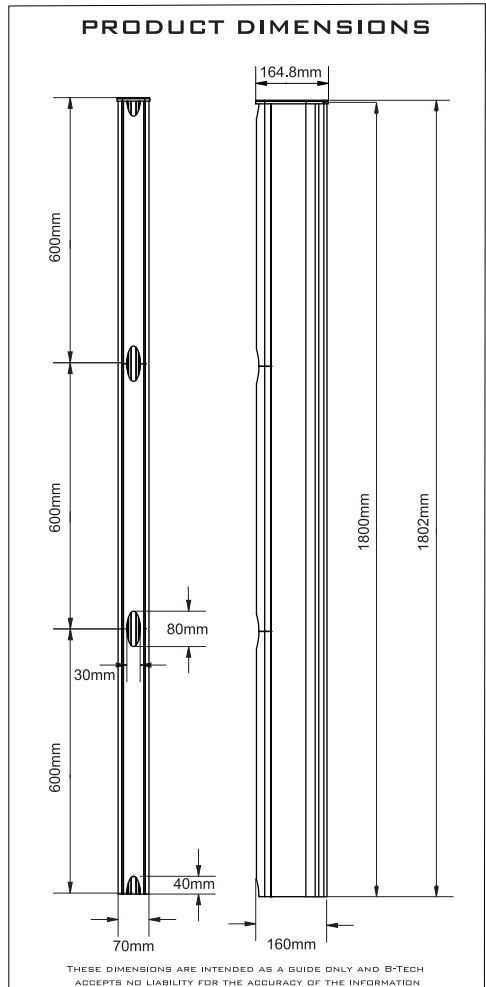

B-TECH AUDIO VIDEO MOUNTS

HEAD OFFICE

B-Tech International Limited

Bennett House, Long March, Daventry, Northants., NN11 4NR, UK

Email: info@btechavmounts.com

www.btechavmounts.com