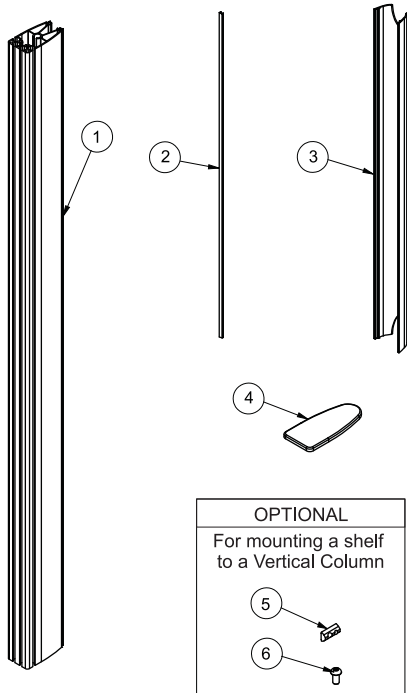

BT8380-180

SYSTEM X®

VERTICAL COLUMN PARTS LIST

This pack contains 1 Column

PLEASE KEEP THIS FOR FUTURE REFERENCE

OPTIONAL
For mounting a shelf
to a Vertical Column

PARTS LIST

REF	PART NAME	QTY
1	VERTICAL COLUMN L:1800mm	1
2	PLASTIC SLOT INSERT	4
3	CABLE COVER	3
4	END CAP	1
5	M8 SLIDING INSERT	2
6	M8 x 16mm SCREW	2

Designed to work in conjunction with B-Tech's System X range