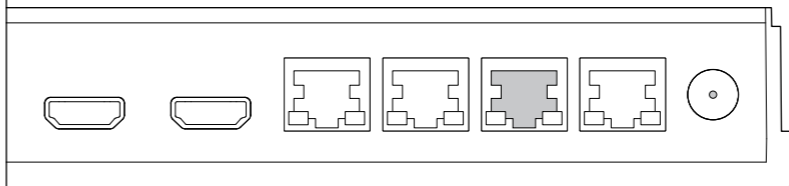

QUICK START

POLY G7500 KIT WITH
POLY STUDIO E70 AND POLY TC8

www.poly.com/setup/studio-e70

Recyclable where facilities exist

CONTENTS

USB-C to USB-A 1.86 m (6 ft)

LAN 3.66 m (12 ft)

LAN 4.57 m (15 ft)

Polycom IP Table
Microphone (P013)

HDMI 1.83 m (6 ft)

LAN (UTP) 3.66 m (12 ft)

LAN 4.57 m (15 ft)

LAN (STP) 7.62 m (25 ft)

© 2021 Plantronics, Inc. All rights reserved. Poly, the propeller design, and the Poly logo are trademarks of Plantronics, Inc. All other trademarks are the property of their respective owners. Manufactured by Plantronics, Inc.