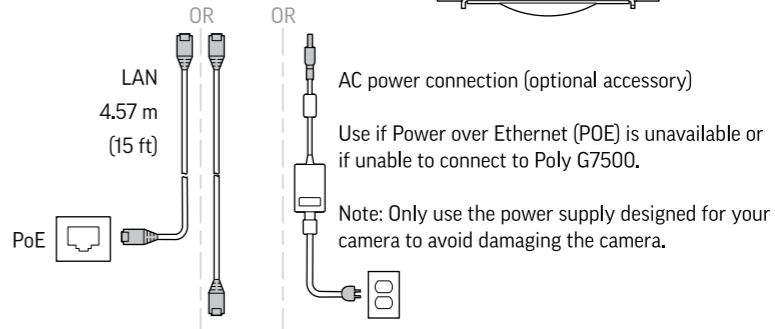

Polycom IP Table
Microphone (P013)

HDMI 1.83 m (6 ft)

LAN (UTP) 3.66 m (12 ft)

LAN 4.57 m (15 ft)

LAN (STP) 7.62 m (25 ft)

© 2021 Plantronics, Inc. All rights reserved. Poly, the propeller design, and the Poly logo are trademarks of Plantronics, Inc. All other trademarks are the property of their respective owners. Manufactured by Plantronics, Inc.