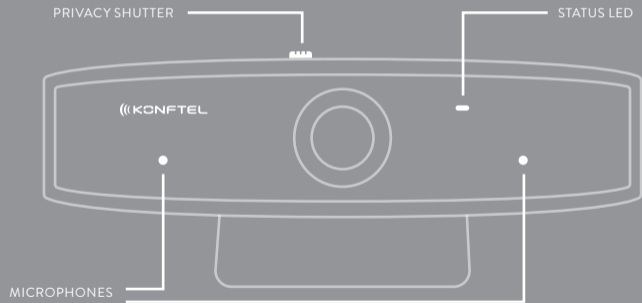

QUICK GUIDE

Konftel Cam10

Good Choice!

We are glad that you have selected a quality product from Konftel. The **Konftel Cam10** is a business class webcam for desktop users who demand professional quality personal video meetings. Create an enhanced visual and audio experience with a wide 90° viewing angle, HD video output, dual microphones and easy set-up. The portable Konftel Cam10 is your perfect home and traditional office companion, or for wherever you are working.

WHAT'S IN THE BOX]

Konftel Cam10 with fixed USB cable

Quick Guide

Safety Information

Download Konftel Camera Control
app at konftel.com/kcc

INTERFACE AND FEATURES]

MANAGE AND UPDATE]

Konftel Camera Control

SETUP AND GET READY]

Place the camera on top of the monitor and adjust bracket to achieve the desired angle.

Connect the USB cable to the laptop. Configuration will start automatically.

Before use, make sure the privacy shutter is open and that the thin transparent film attached to the camera lens is removed.