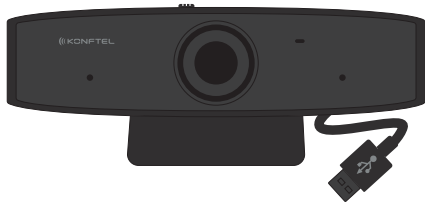

PACKING LIST

Konftel Cam10
with fixed USB Cable 1.5 m

Quick Guide

Safety Information

700515671 Rev 1A

Konftel is a Climate Neutral certified company. We have measured and offset our entire footprint of greenhouse gases, and are committed to reduce our emissions.

QUICK GUIDE

Konftel Cam10

SETUP

Place the camera on top of the monitor and adjust with bracket to achieve the desired angle.

Before use, open the privacy shutter and remove the thin transparent film attached to the camera lens.