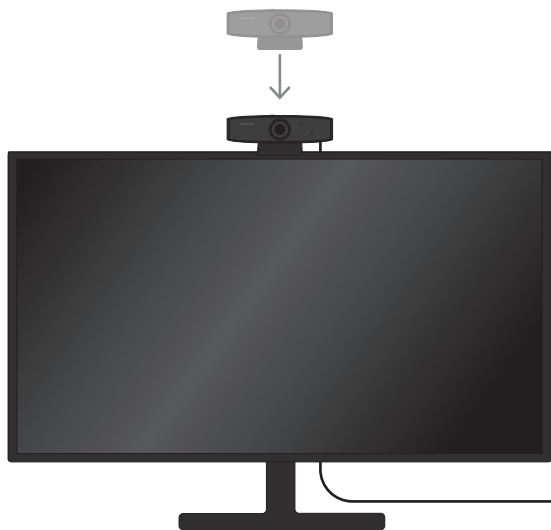

PACKING LIST

Konftel Cam10
with fixed USB Cable 1.5 m

Quick Guide

Safety Information

700515671 Rev 1A

Konftel is a Climate Neutral certified company. We have measured and offset our entire footprint of greenhouse gases, and are committed to reduce our emissions.

QUICK GUIDE

Konftel Cam10

SETUP

Place the camera on top of the monitor and adjust with bracket to achieve the desired angle.

Before use, open the privacy shutter and remove the thin transparent film attached to the camera lens.