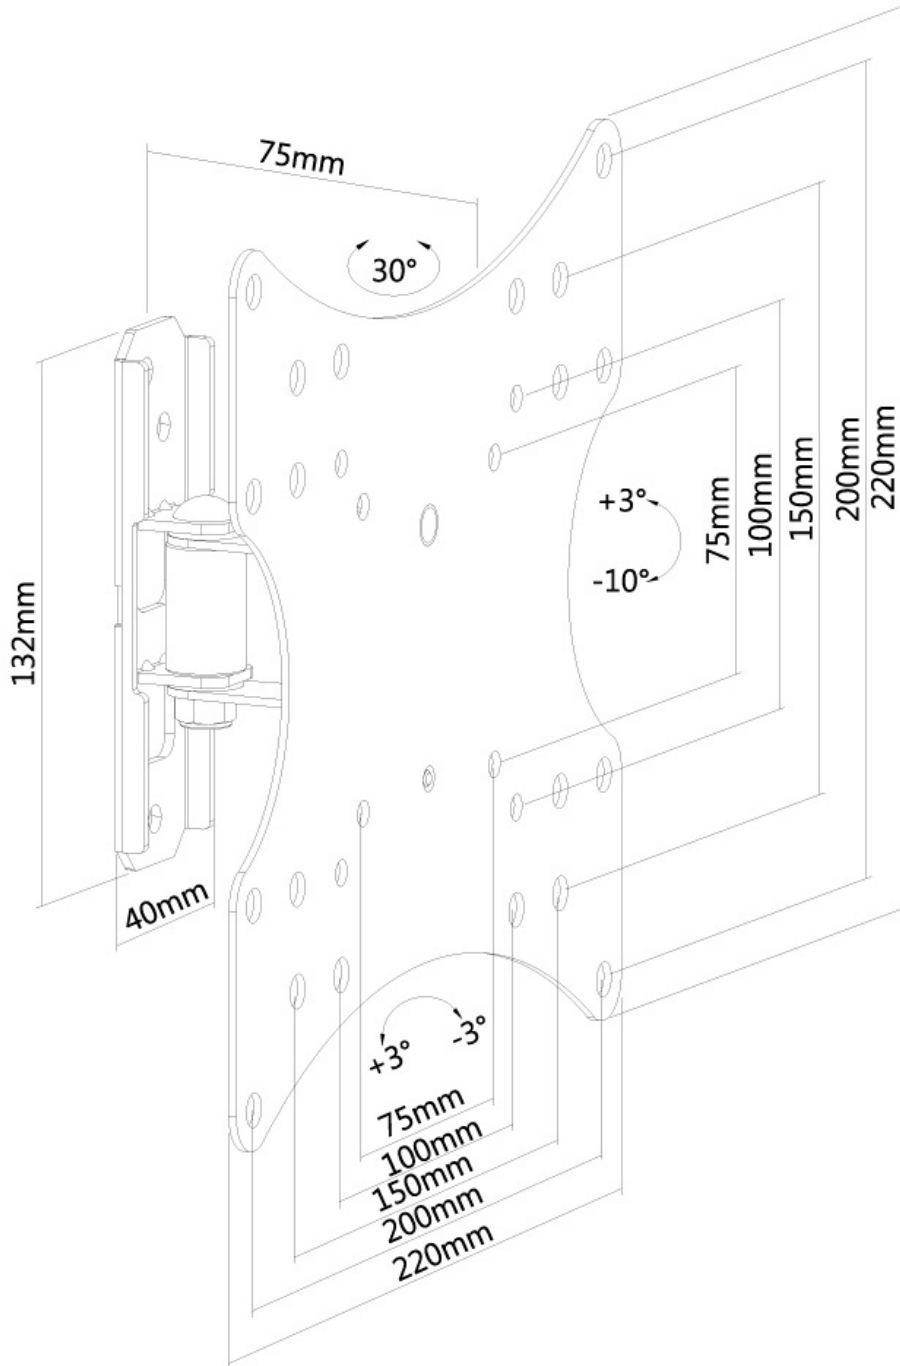

FPMA-W115BLACK

NEOMOUNTS TV WALL MOUNT

Neomounts