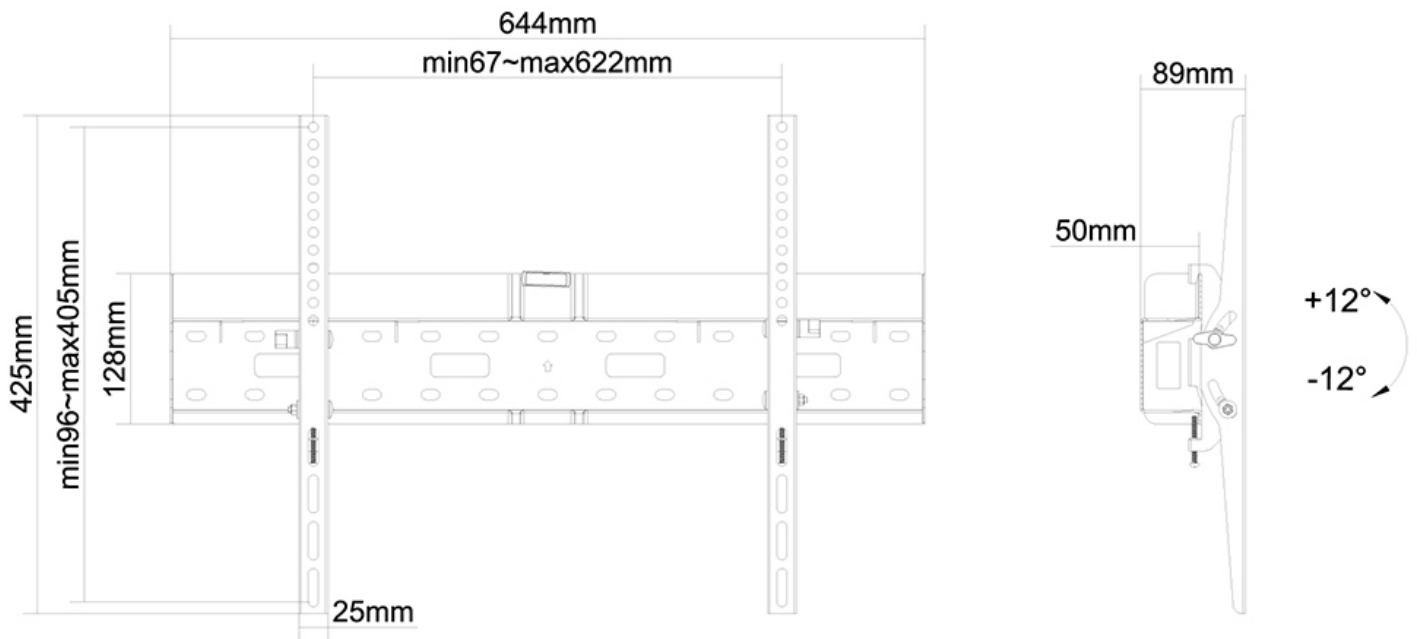

LFD-W2640MP

NEOMOUNTS TV WALL MOUNT

Neomounts