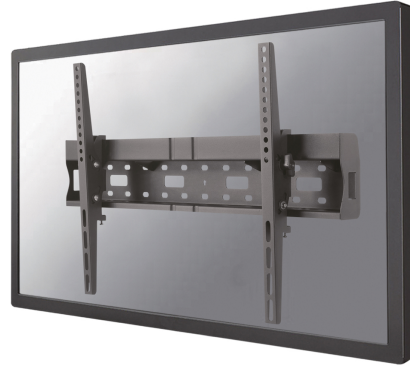

LFD-W2640MP

NEOMOUNTS TV WALL MOUNT

SPECIFICATIONS

GENERAL

Min. screen size*	37 inch
Max. screen size*	75 inch
Max. weight	35 kg (per screen)
Screens	1
VESA minimum	200x200 mm
VESA maximum	600x400 mm
Distance to wall	8,9 cm

FUNCTIONALITY

Type	Tilt
Tilt (degrees)	24°
Adjustment type	None

INFORMATION

Color	Black
Main material	Steel
Warranty	5 year
EAN code	8717371446444

*Please note: The inch sizes stated are just an indication, combined with the weight and VESA sizes. The maximum weight and VESA size are absolute restrictions for the products and should not be exceeded.

Neomounts