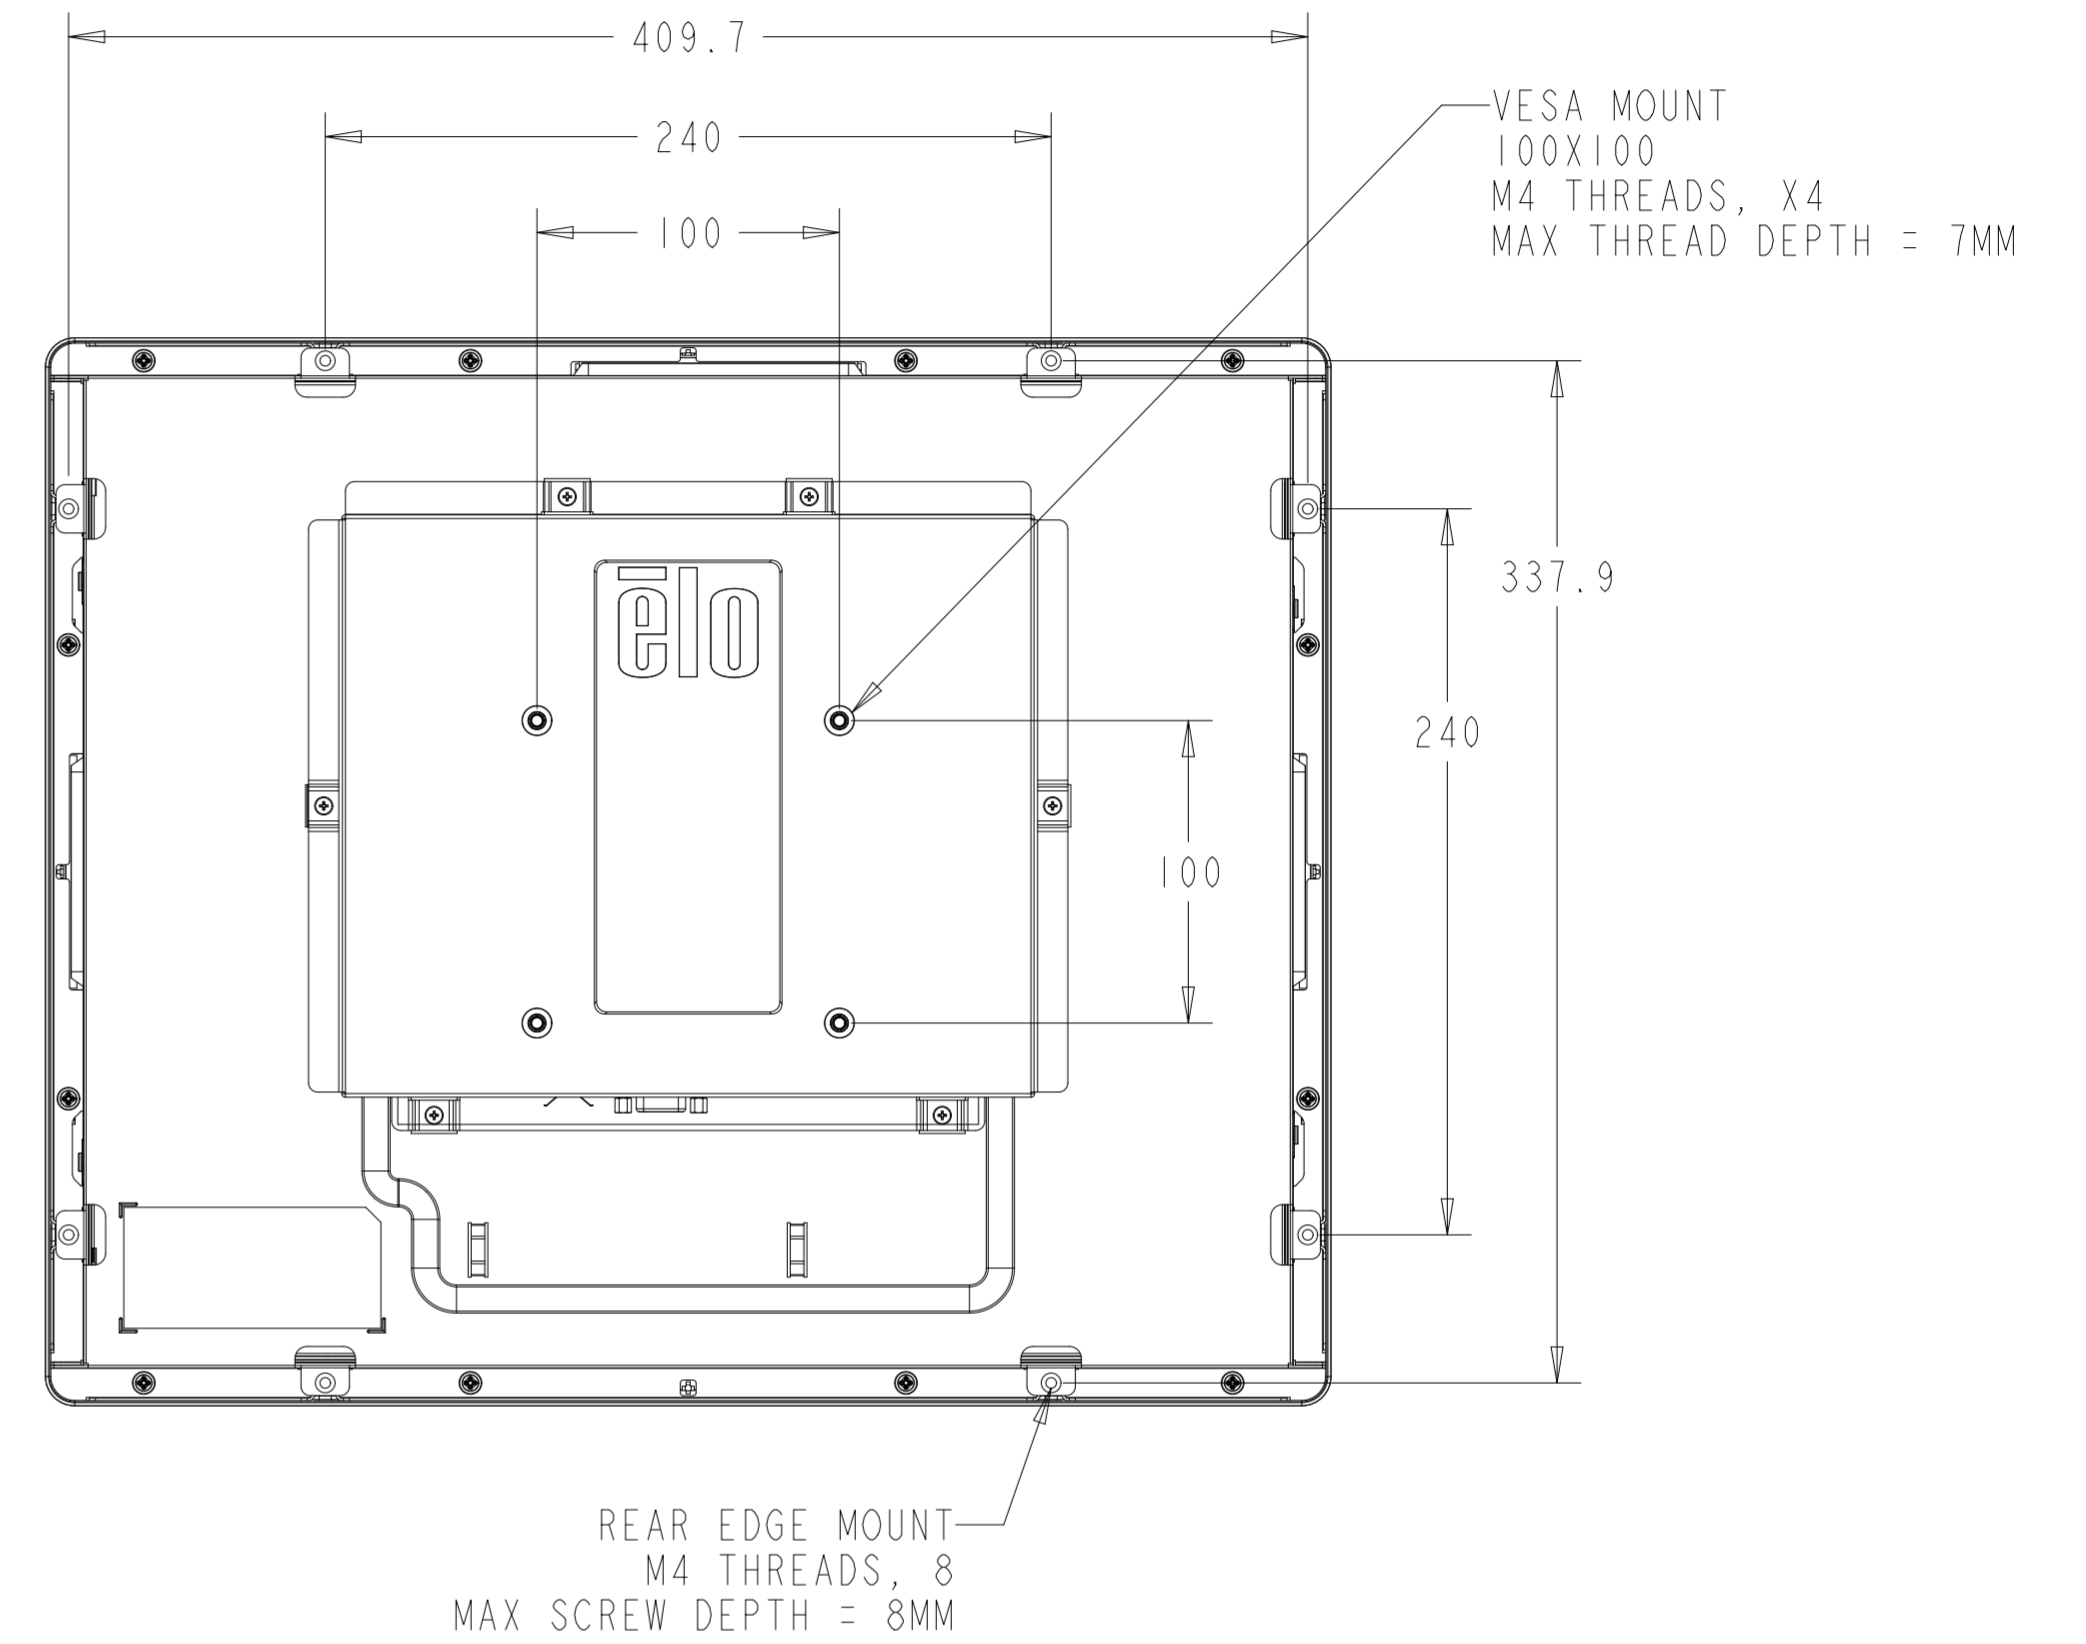

PROJECTED CAPACITIVE MODEL

PROJECTED CAPACITIVE MODEL

WITH FLUSH MOUNTING BRACKETS (4 INCLUDED)
 REPLACEMENT BRACKET KIT P/N E001178 AVAILABLE SEPARATELY

INTELLITOUCH, ACCUTOUCH, AND SECURETOUCH MODEL

DETAIL A
CENTERING LIP
SCALE 2.000

INTELLITOUCH, ACCUTOUCH, AND SECURETOUCH MODEL

WITH SIDE MOUNTING BRACKETS (2 INCLUDED)
 REPLACEMENT BRACKET KIT P/N EI47211 AVAILABLE SEPARATELY

ADJUSTMENT RANGE = +14.5
 -3.5

FRONT MOUNT BEZEL KIT P/N E163604
 COMPATIBLE WITH INTELLITOUCH, ACCUTOUCH, AND SECURETOUCH MODEL ONLY
 ORDERED SEPARATELY, CUSTOMER ASSEMBLED