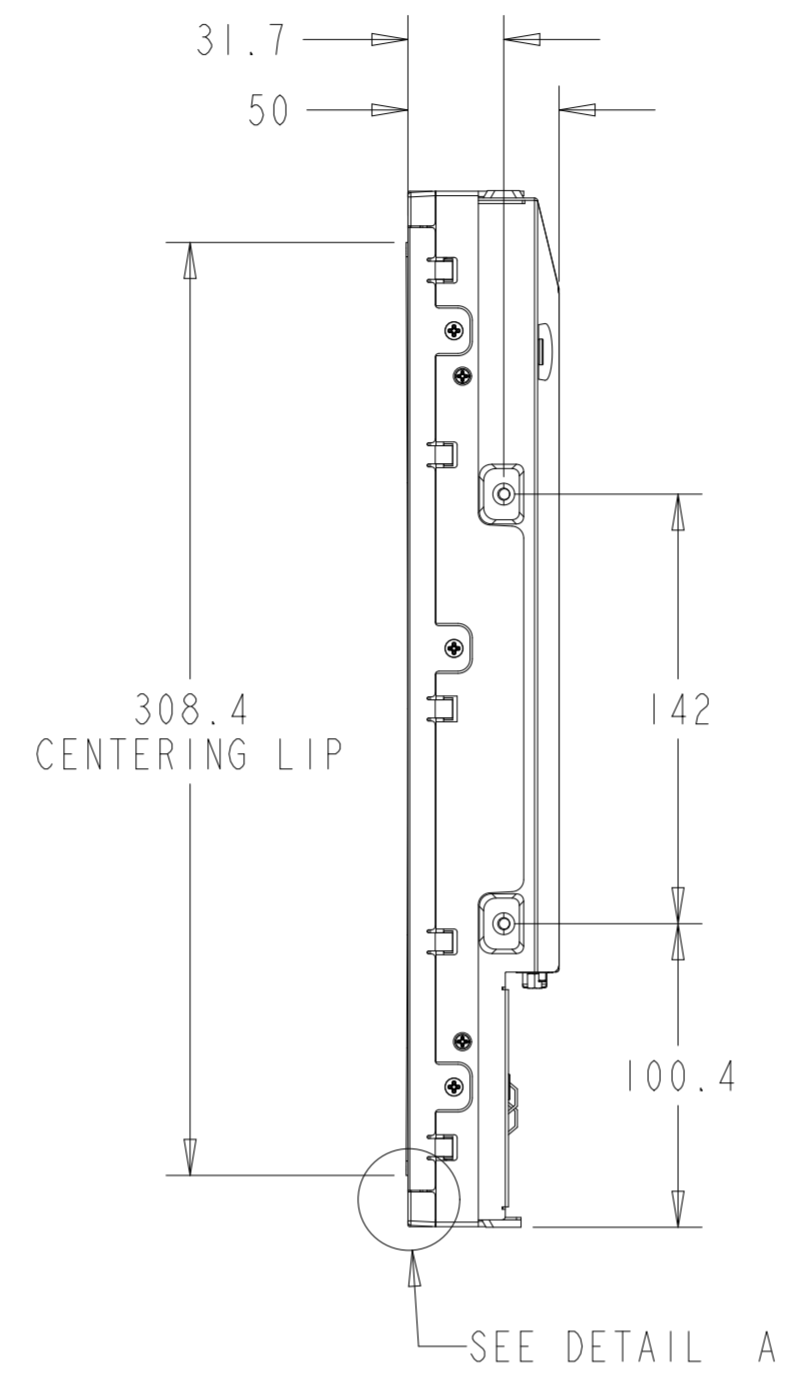

PROJECTED CAPACITIVE MODEL

PROJECTED CAPACITIVE MODEL

WITH FLUSH MOUNTING BRACKETS (4 INCLUDED)
 REPLACEMENT BRACKET KIT P/N E001178 AVAILABLE SEPARATELY

INTELLITOUCH, ACCUTOUCH, AND SECURETOUCH MODEL

DETAIL A
CENTERING LIP
SCALE 2.000

INTELLITOUCH, ACCUTOUCH, AND SECURETOUCH MODEL

WITH SIDE MOUNTING BRACKETS (2 INCLUDED)
 REPLACEMENT BRACKET KIT P/N EI47211 AVAILABLE SEPARATELY

ADJUSTMENT RANGE = +14.5
 -3.5

FRONT MOUNT BEZEL KIT P/N E163604
 COMPATIBLE WITH INTELLITOUCH, ACCUTOUCH, AND SECURETOUCH MODEL ONLY
 ORDERED SEPARATELY, CUSTOMER ASSEMBLED