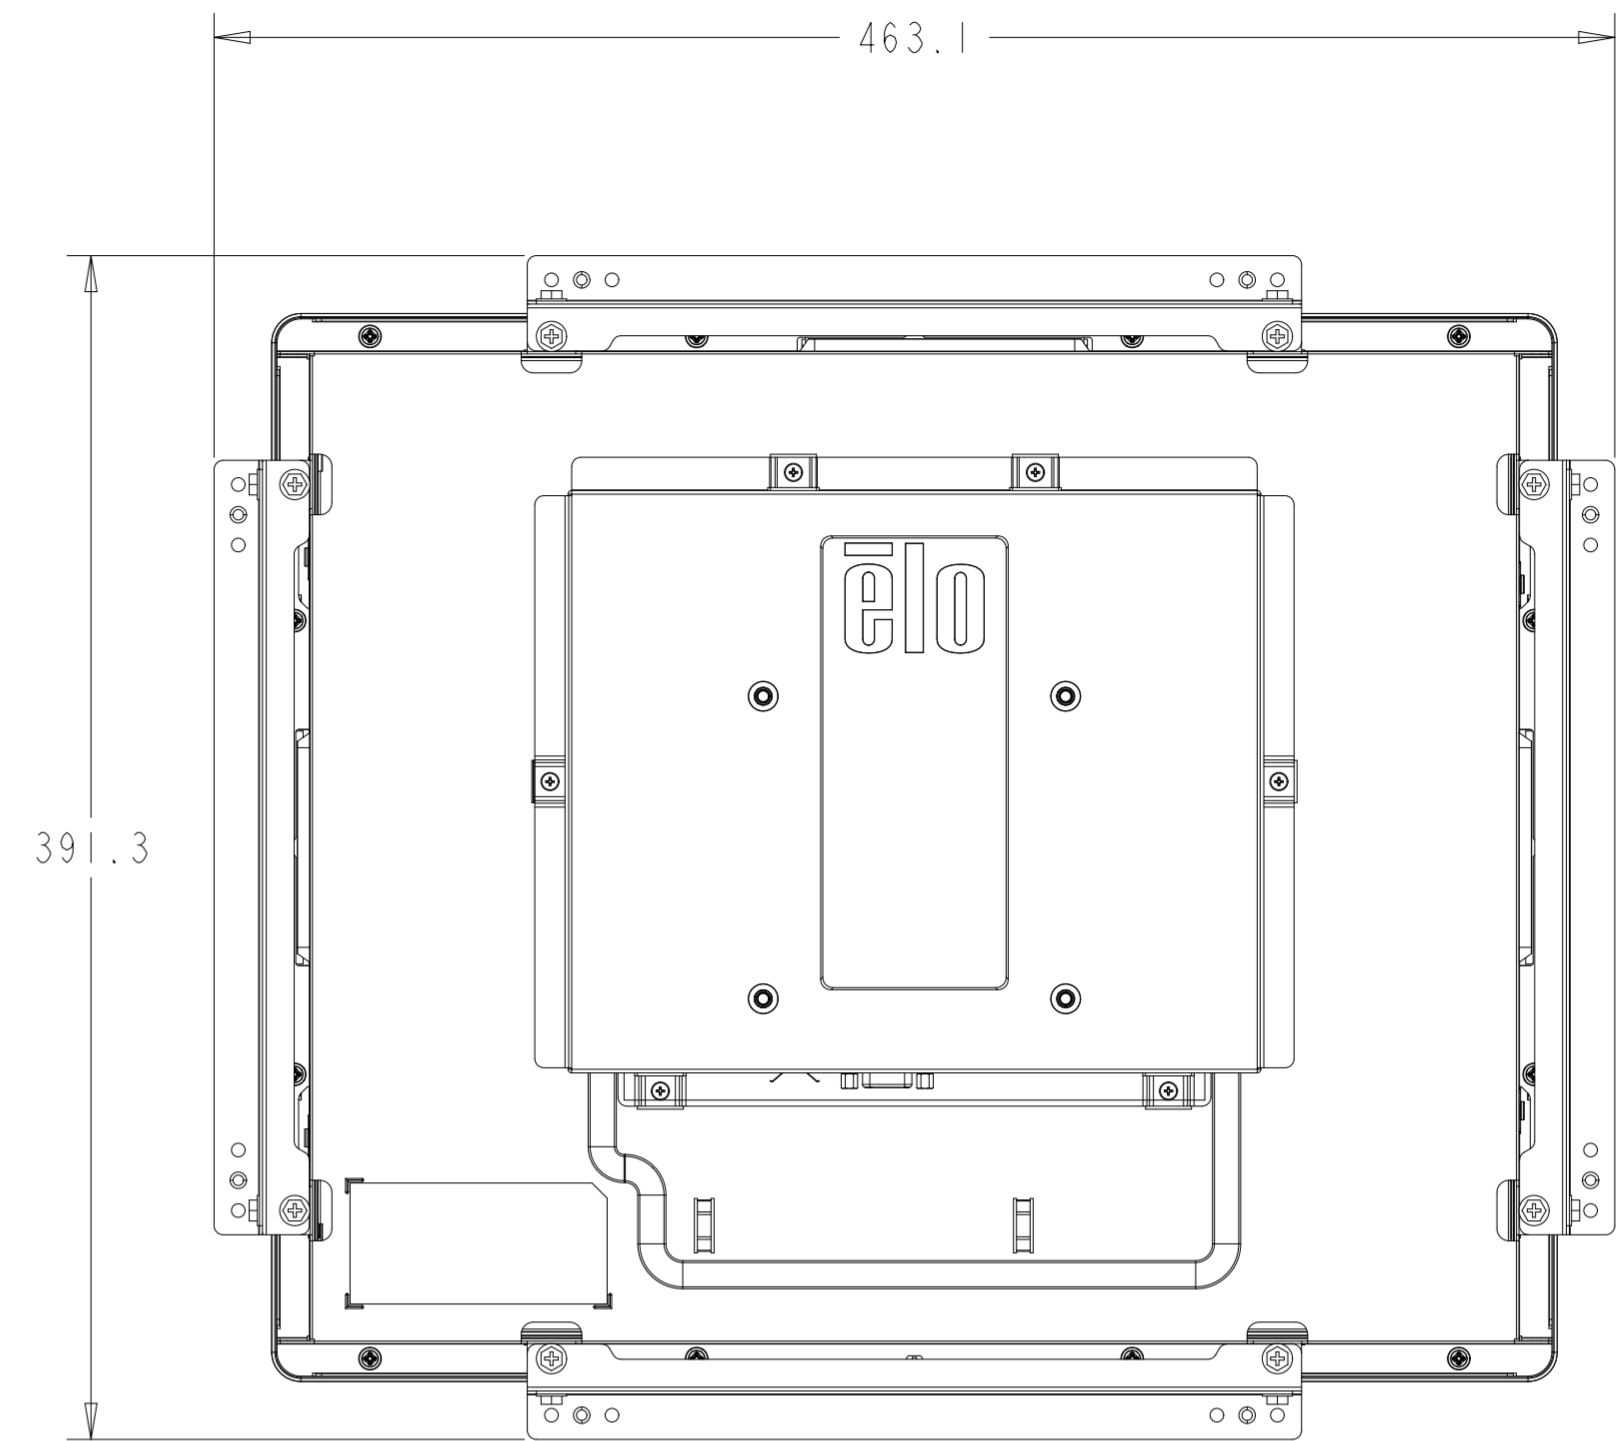

PROJECTED CAPACITIVE MODEL

PROJECTED CAPACITIVE MODEL

WITH FLUSH MOUNTING BRACKETS (4 INCLUDED)
 REPLACEMENT BRACKET KIT P/N E001178 AVAILABLE SEPARATELY

INTELLITOUCH, ACCUTOUCH, AND SECURETOUCH MODEL

DETAIL A
CENTERING LIP
SCALE 2.000

INTELLITOUCH, ACCUTOUCH, AND SECURETOUCH MODEL

WITH SIDE MOUNTING BRACKETS (2 INCLUDED)
 REPLACEMENT BRACKET KIT P/N EI47211 AVAILABLE SEPARATELY

ADJUSTMENT RANGE = +14.5
 -3.5

FRONT MOUNT BEZEL KIT P/N E163604
 COMPATIBLE WITH INTELLITOUCH, ACCUTOUCH, AND SECURETOUCH MODEL ONLY
 ORDERED SEPARATELY, CUSTOMER ASSEMBLED