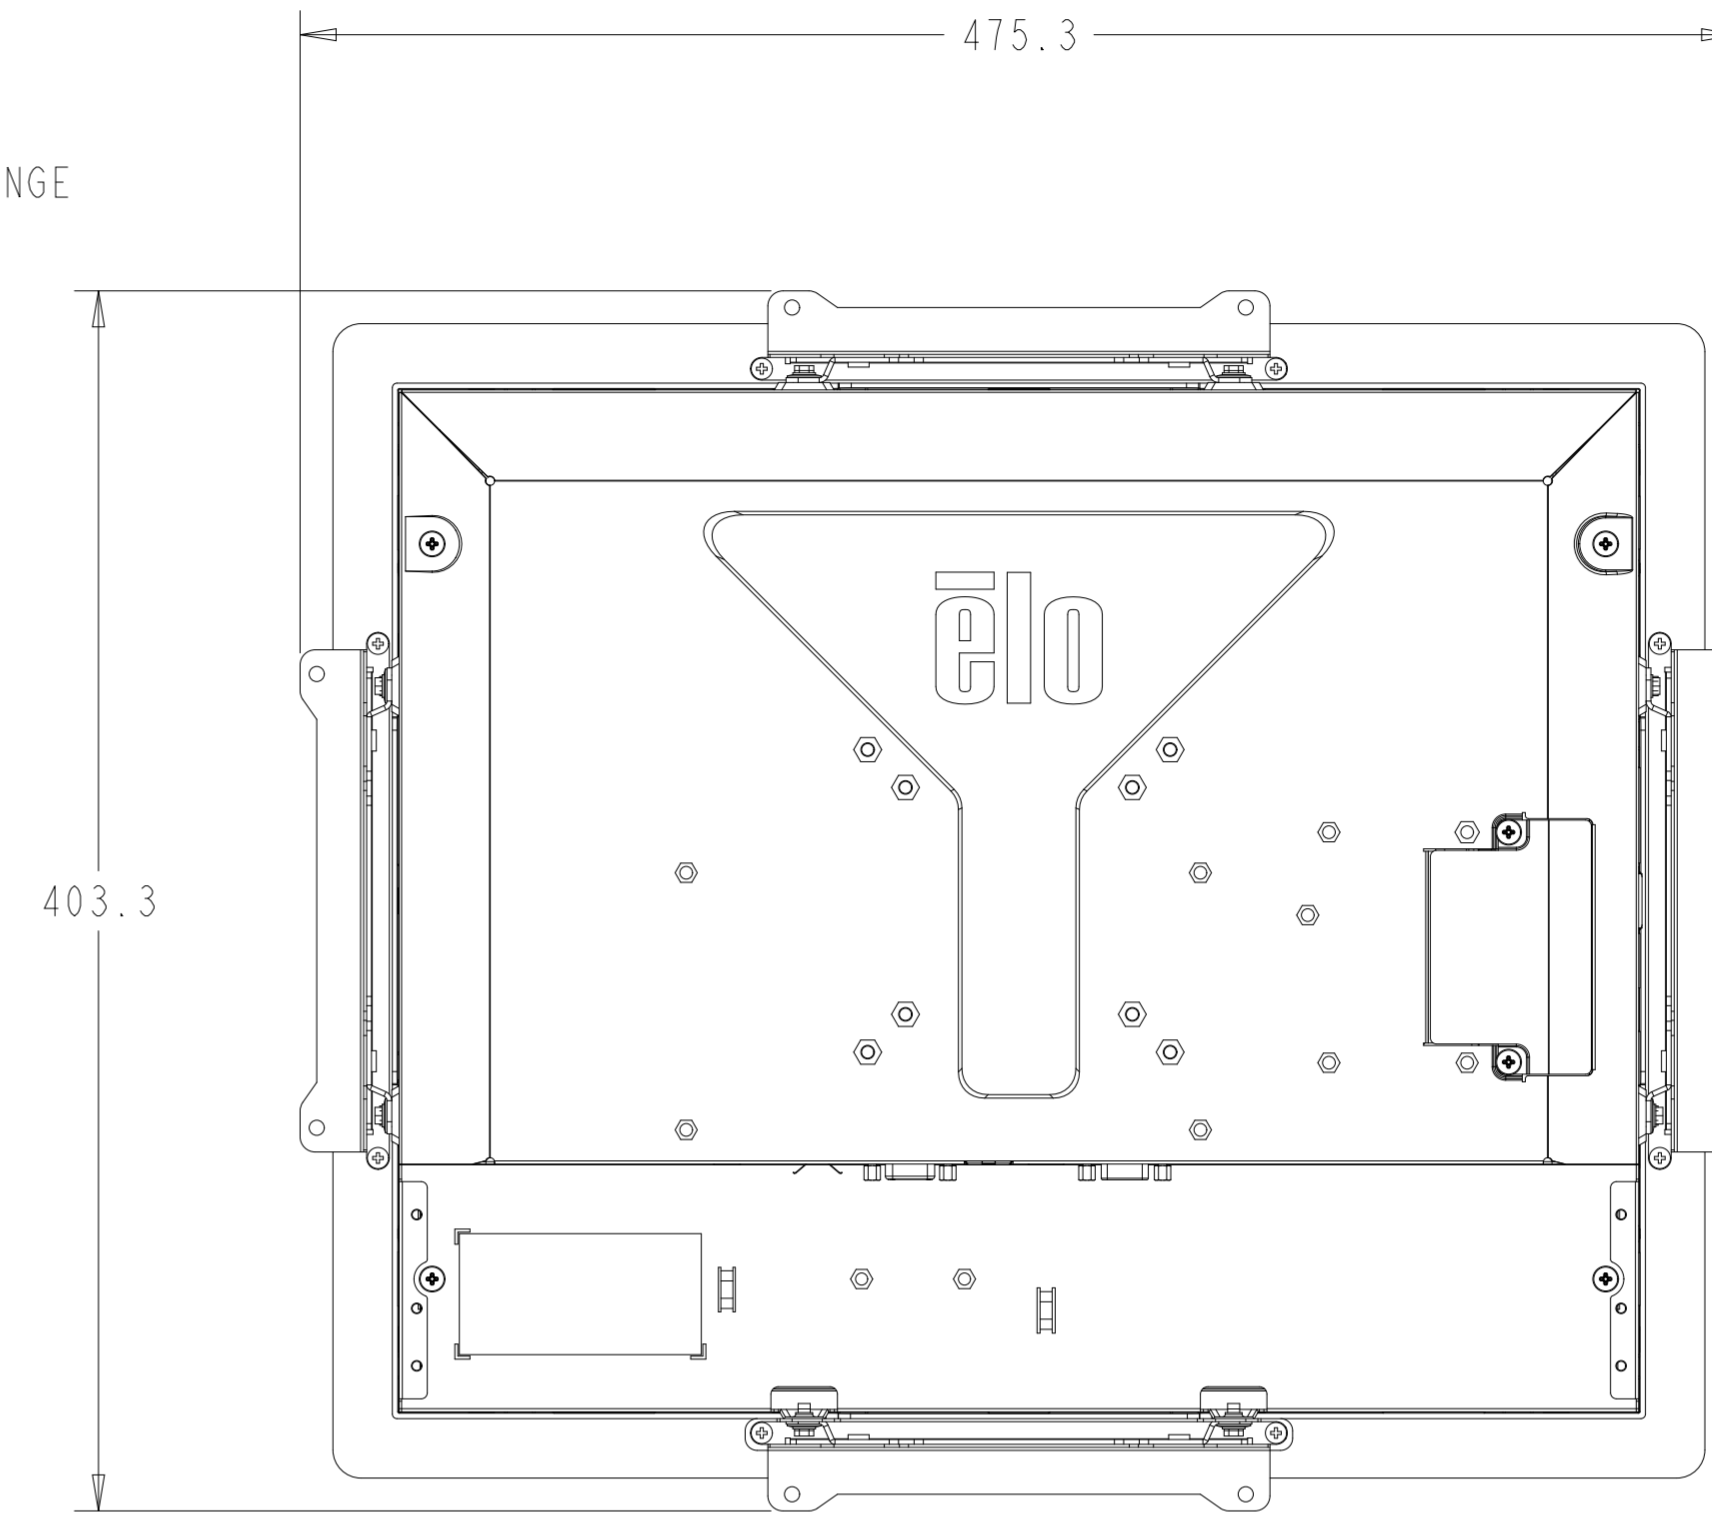

PROJECTED CAPACITIVE MODEL

PROJECTED CAPACITIVE MODEL

WITH FLUSH MOUNTING BRACKETS (4 INCLUDED)
 REPLACEMENT BRACKET KIT P/N E001178 AVAILABLE SEPARATELY

INTELLITOUCH, ACCUTOUCH, AND SECURETOUCH MODEL

DETAIL A
CENTERING LIP
SCALE 2.000

INTELLITOUCH, ACCUTOUCH, AND SECURETOUCH MODEL

WITH SIDE MOUNTING BRACKETS (2 INCLUDED)
 REPLACEMENT BRACKET KIT P/N EI47211 AVAILABLE SEPARATELY

ADJUSTMENT RANGE = +14.5
 -3.5

FRONT MOUNT BEZEL KIT P/N E163604
 COMPATIBLE WITH INTELLITOUCH, ACCUTOUCH, AND SECURETOUCH MODEL ONLY
 ORDERED SEPARATELY, CUSTOMER ASSEMBLED