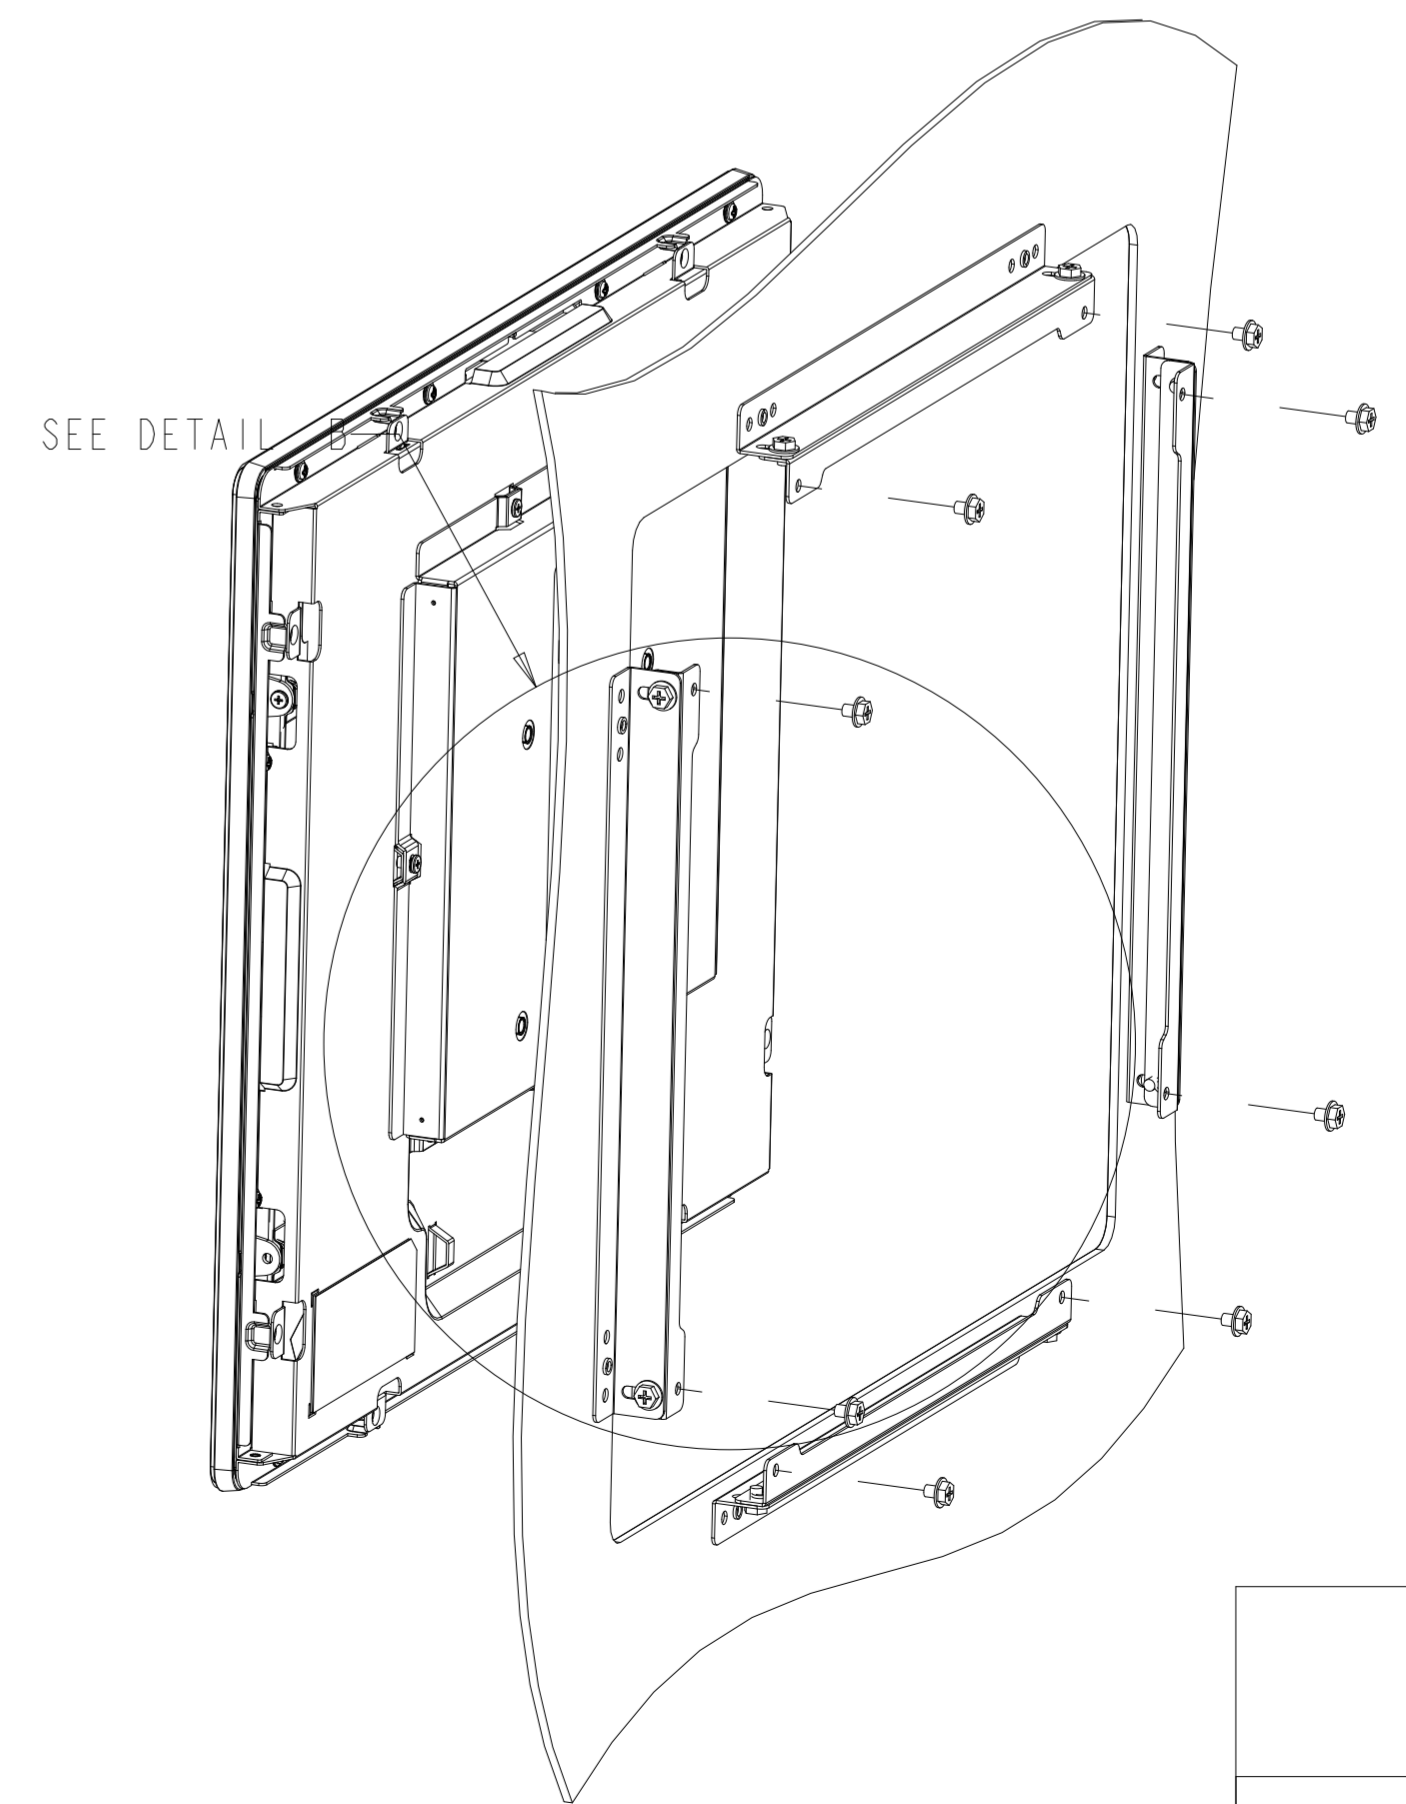

PROJECTED CAPACITIVE MODEL

PROJECTED CAPACITIVE MODEL

WITH FLUSH MOUNTING BRACKETS (4 INCLUDED)
 REPLACEMENT BRACKET KIT P/N E001178 AVAILABLE SEPARATELY

INTELLITOUCH, ACCUTOUCH, AND SECURETOUCH MODEL

DETAIL A
CENTERING LIP
SCALE 2.000

INTELLITOUCH, ACCUTOUCH, AND SECURETOUCH MODEL

WITH SIDE MOUNTING BRACKETS (2 INCLUDED)
 REPLACEMENT BRACKET KIT P/N EI47211 AVAILABLE SEPARATELY

ADJUSTMENT RANGE = +14.5
 -3.5

FRONT MOUNT BEZEL KIT P/N E163604
 COMPATIBLE WITH INTELLITOUCH, ACCUTOUCH, AND SECURETOUCH MODEL ONLY
 ORDERED SEPARATELY, CUSTOMER ASSEMBLED