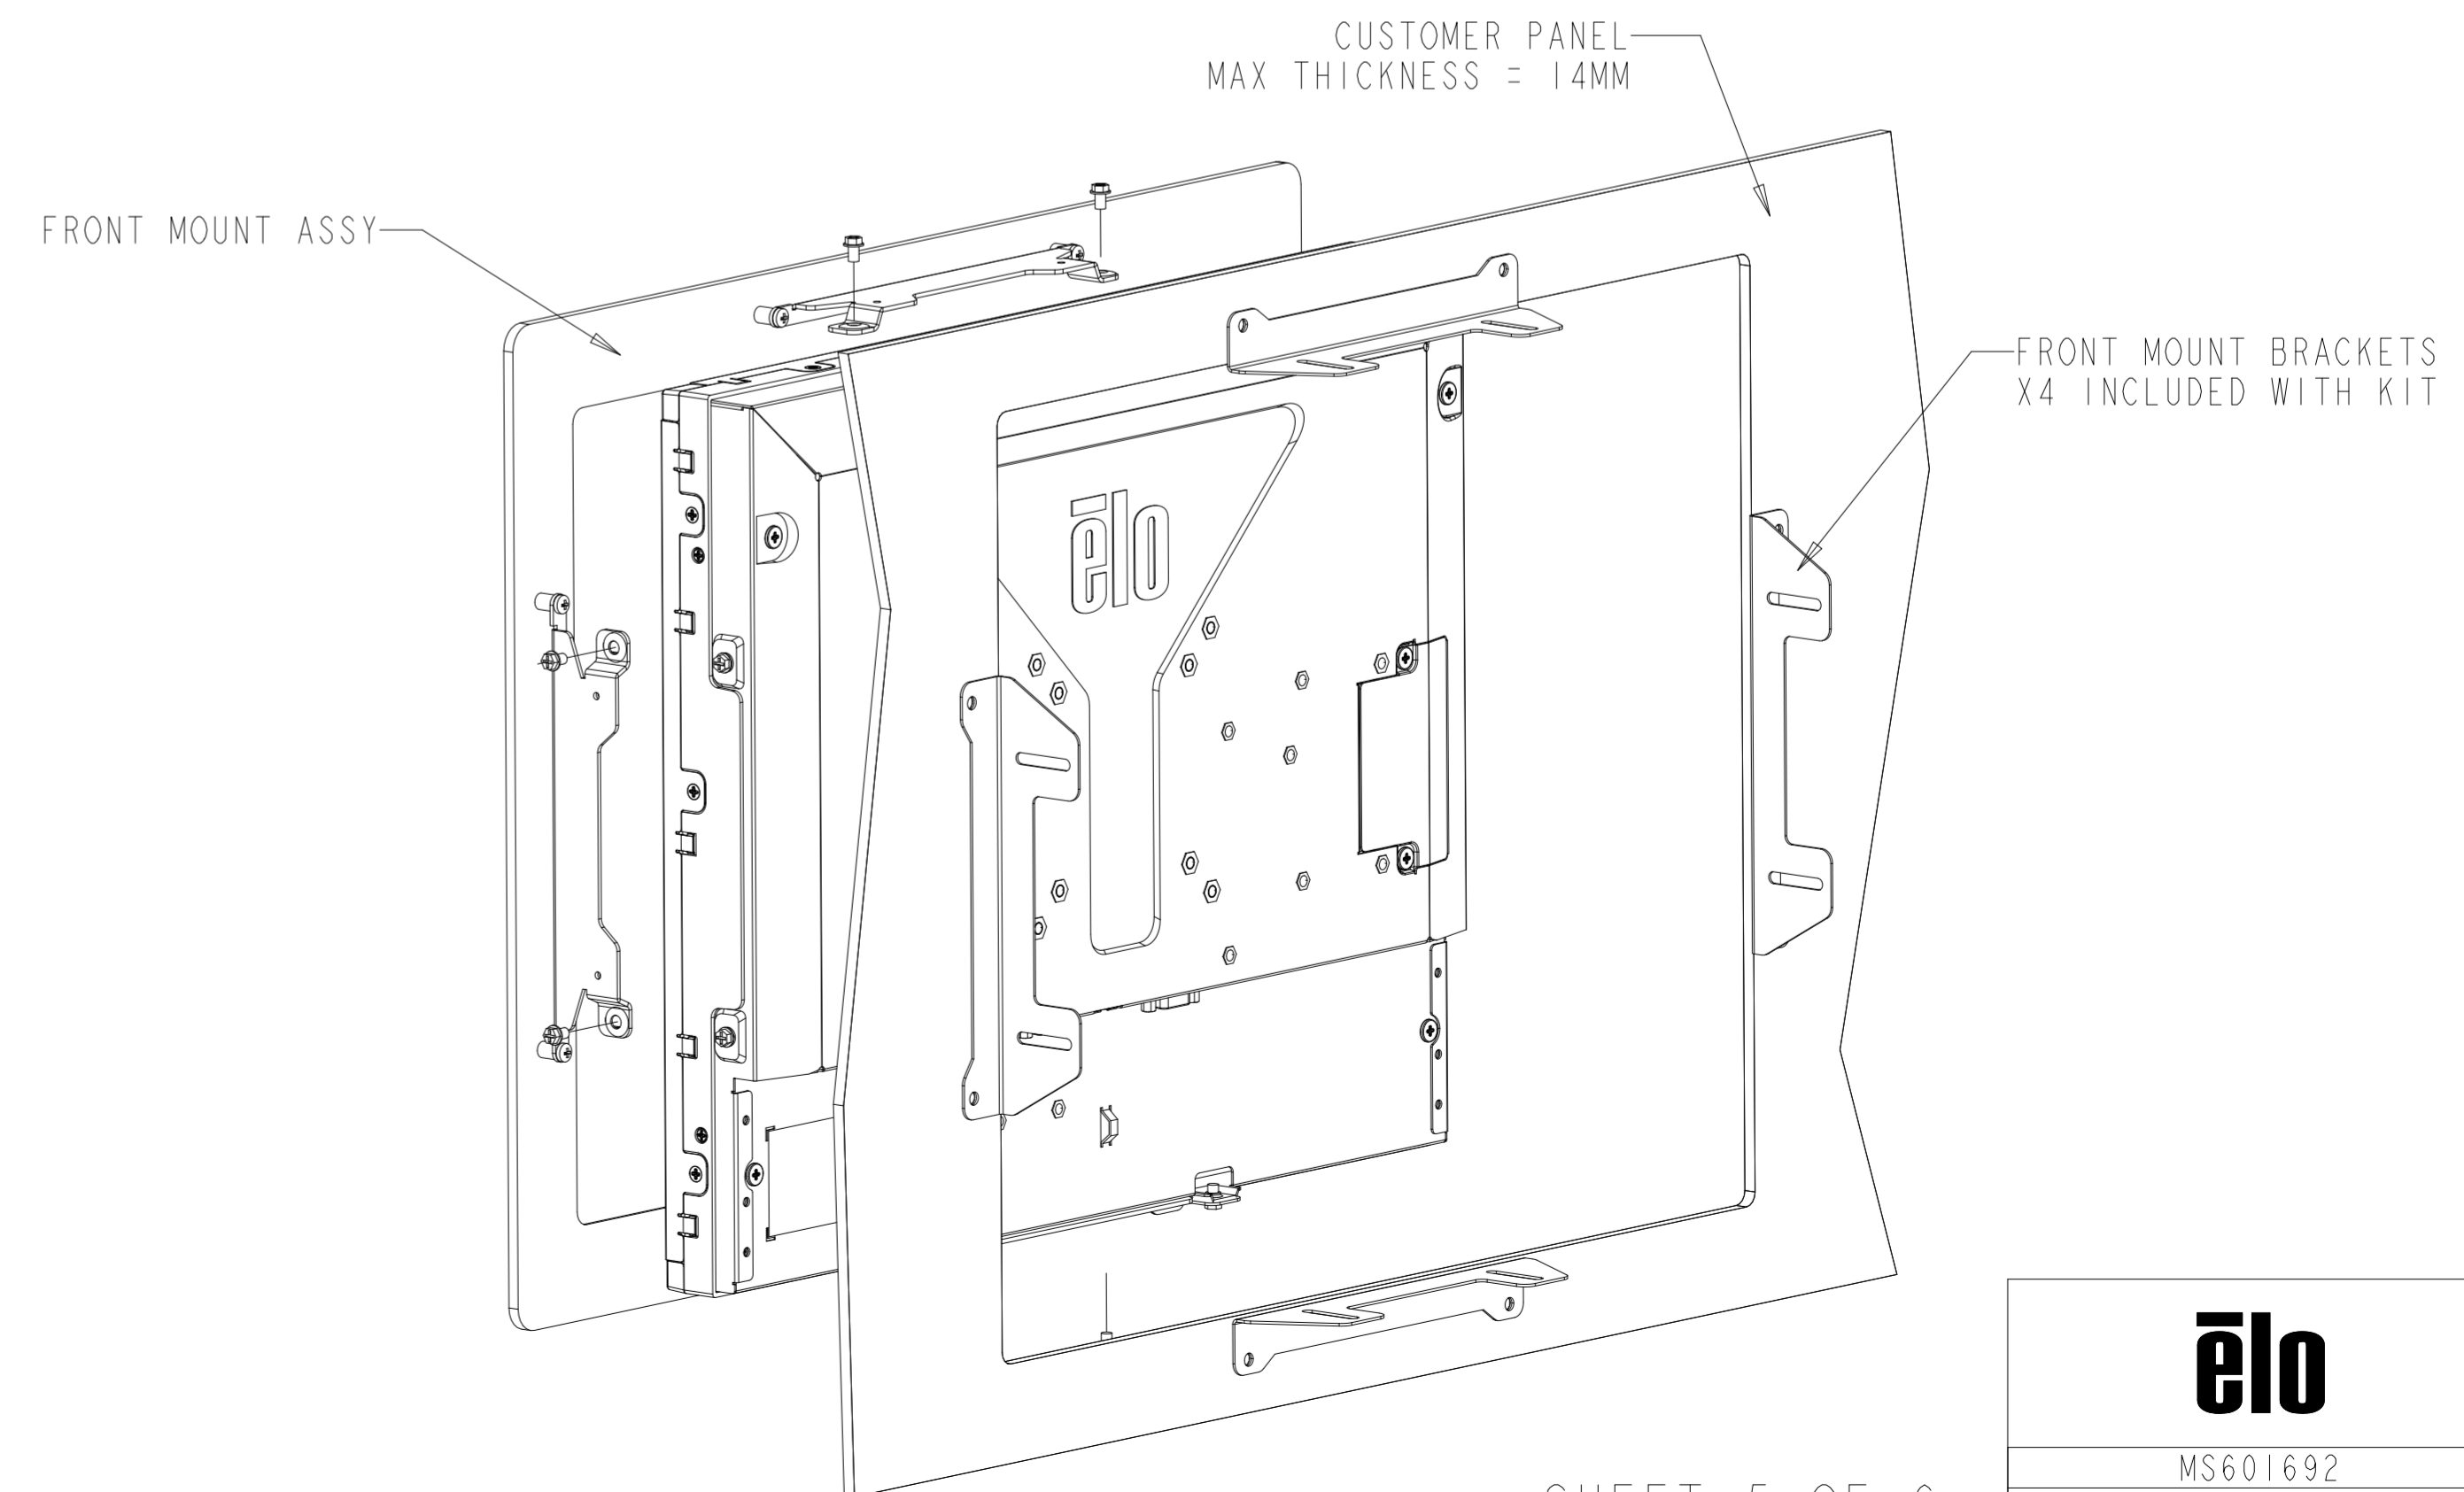

INTELLITOUCH, ACCUTOUCH, AND SECURETOUCH MODEL

WITH SIDE MOUNTING BRACKETS (2 INCLUDED)
 REPLACEMENT BRACKET KIT P/N EI47211 AVAILABLE SEPARATELY

ADJUSTMENT RANGE = +14.5
 -3.5

FRONT MOUNT BEZEL KIT P/N E163604
 COMPATIBLE WITH INTELLITOUCH, ACCUTOUCH, AND SECURETOUCH MODEL ONLY
 ORDERED SEPARATELY, CUSTOMER ASSEMBLED

RACK MOUNT BEZEL KIT P/N E579652
COMPATIBLE WITH INTELLITOUCH, ACCUTOUCH, AND SECURETOUCH MODEL ONLY
ORDERED SEPARATELY, CUSTOMER ASSEMBLED