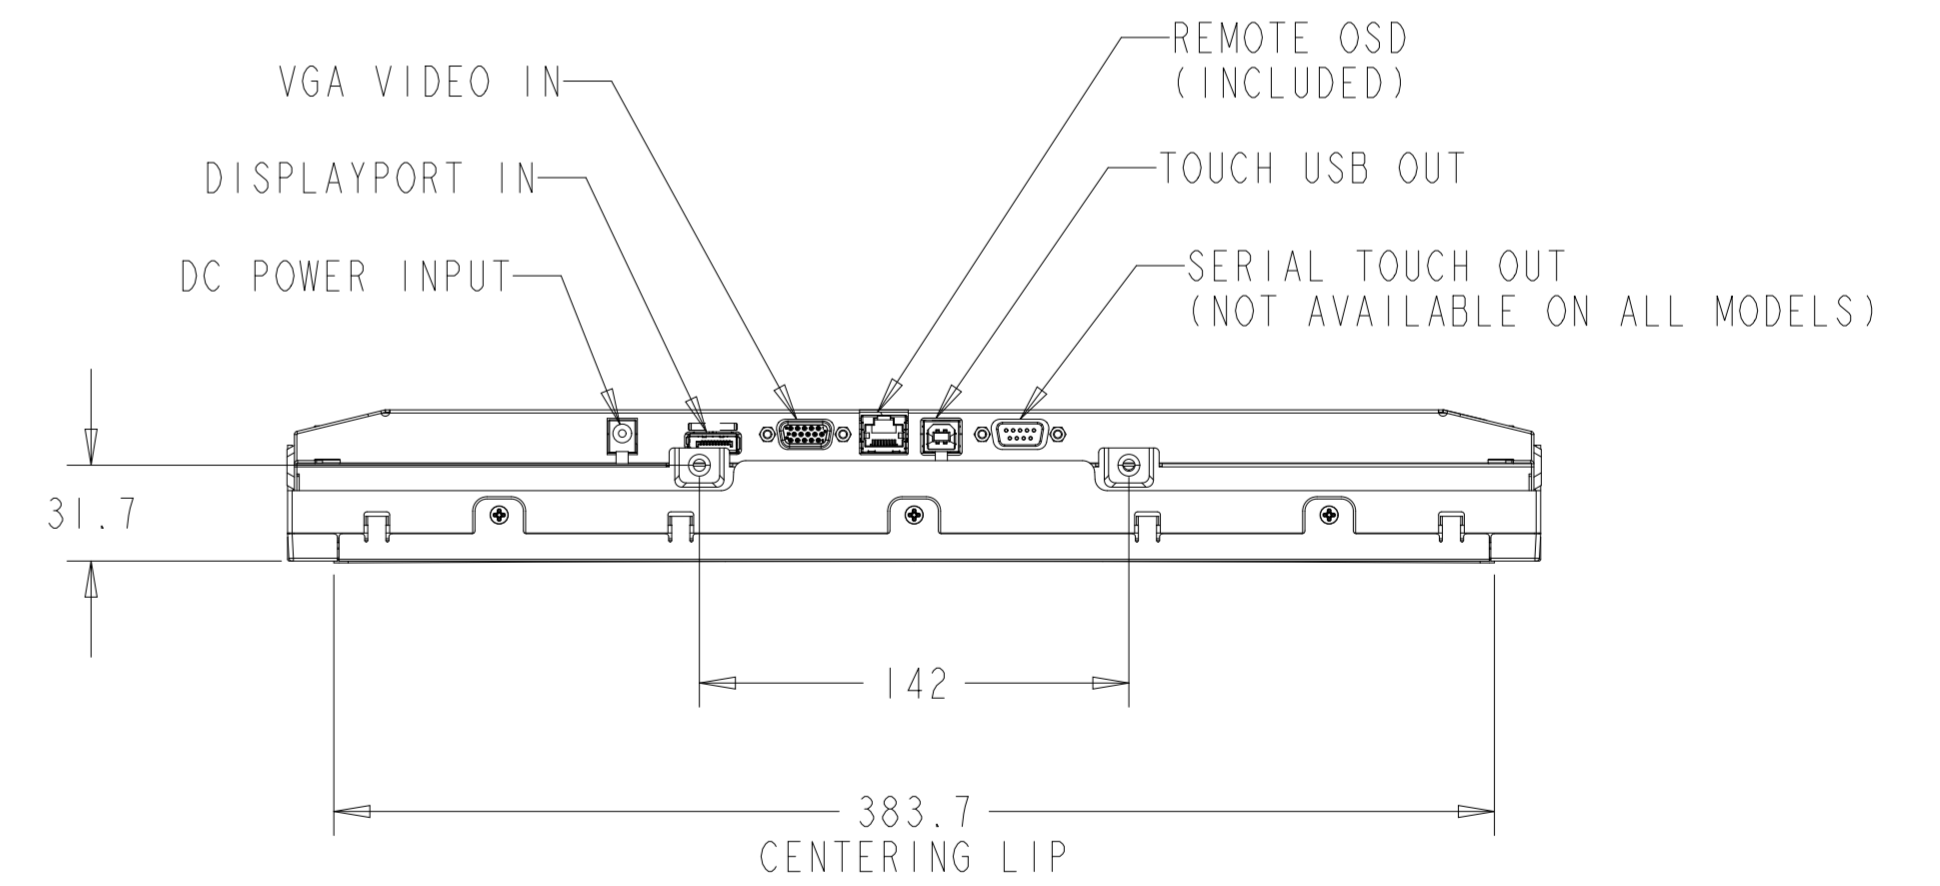

PROJECTED CAPACITIVE MODEL

PROJECTED CAPACITIVE MODEL

WITH FLUSH MOUNTING BRACKETS (4 INCLUDED)
 REPLACEMENT BRACKET KIT P/N E001178 AVAILABLE SEPARATELY

INTELLITOUCH, ACCUTOUCH, AND SECURETOUCH MODEL

DETAIL A
CENTERING LIP
SCALE 2.000

INTELLITOUCH, ACCUTOUCH, AND SECURETOUCH MODEL

WITH SIDE MOUNTING BRACKETS (2 INCLUDED)
 REPLACEMENT BRACKET KIT P/N EI47211 AVAILABLE SEPARATELY

ADJUSTMENT RANGE = +14.5
 -3.5

FRONT MOUNT BEZEL KIT P/N E163604
 COMPATIBLE WITH INTELLITOUCH, ACCUTOUCH, AND SECURETOUCH MODEL ONLY
 ORDERED SEPARATELY, CUSTOMER ASSEMBLED

RACK MOUNT BEZEL KIT P/N E579652
COMPATIBLE WITH INTELLITOUCH, ACCUTOUCH, AND SECURETOUCH MODEL ONLY
ORDERED SEPARATELY, CUSTOMER ASSEMBLED