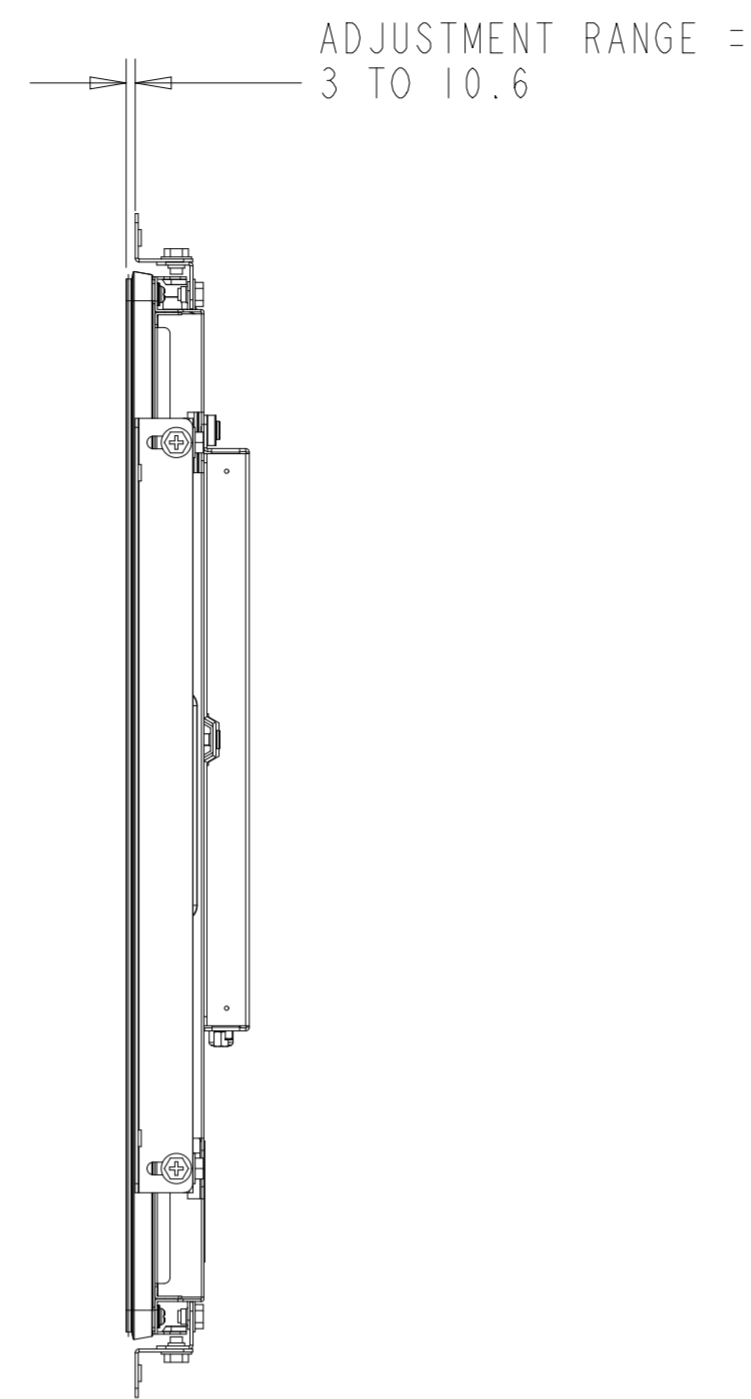

PROJECTED CAPACITIVE MODEL

PROJECTED CAPACITIVE MODEL

WITH FLUSH MOUNTING BRACKETS (4 INCLUDED)
 REPLACEMENT BRACKET KIT P/N E001178 AVAILABLE SEPARATELY

INTELLITOUCH, ACCUTOUCH, AND SECURETOUCH MODEL

DETAIL A
CENTERING LIP
SCALE 2.000

INTELLITOUCH, ACCUTOUCH, AND SECURETOUCH MODEL

WITH SIDE MOUNTING BRACKETS (2 INCLUDED)
 REPLACEMENT BRACKET KIT P/N EI47211 AVAILABLE SEPARATELY

ADJUSTMENT RANGE = +14.5
 -3.5

FRONT MOUNT BEZEL KIT P/N E163604
 COMPATIBLE WITH INTELLITOUCH, ACCUTOUCH, AND SECURETOUCH MODEL ONLY
 ORDERED SEPARATELY, CUSTOMER ASSEMBLED

RACK MOUNT BEZEL KIT P/N E579652
COMPATIBLE WITH INTELLITOUCH, ACCUTOUCH, AND SECURETOUCH MODEL ONLY
ORDERED SEPARATELY, CUSTOMER ASSEMBLED