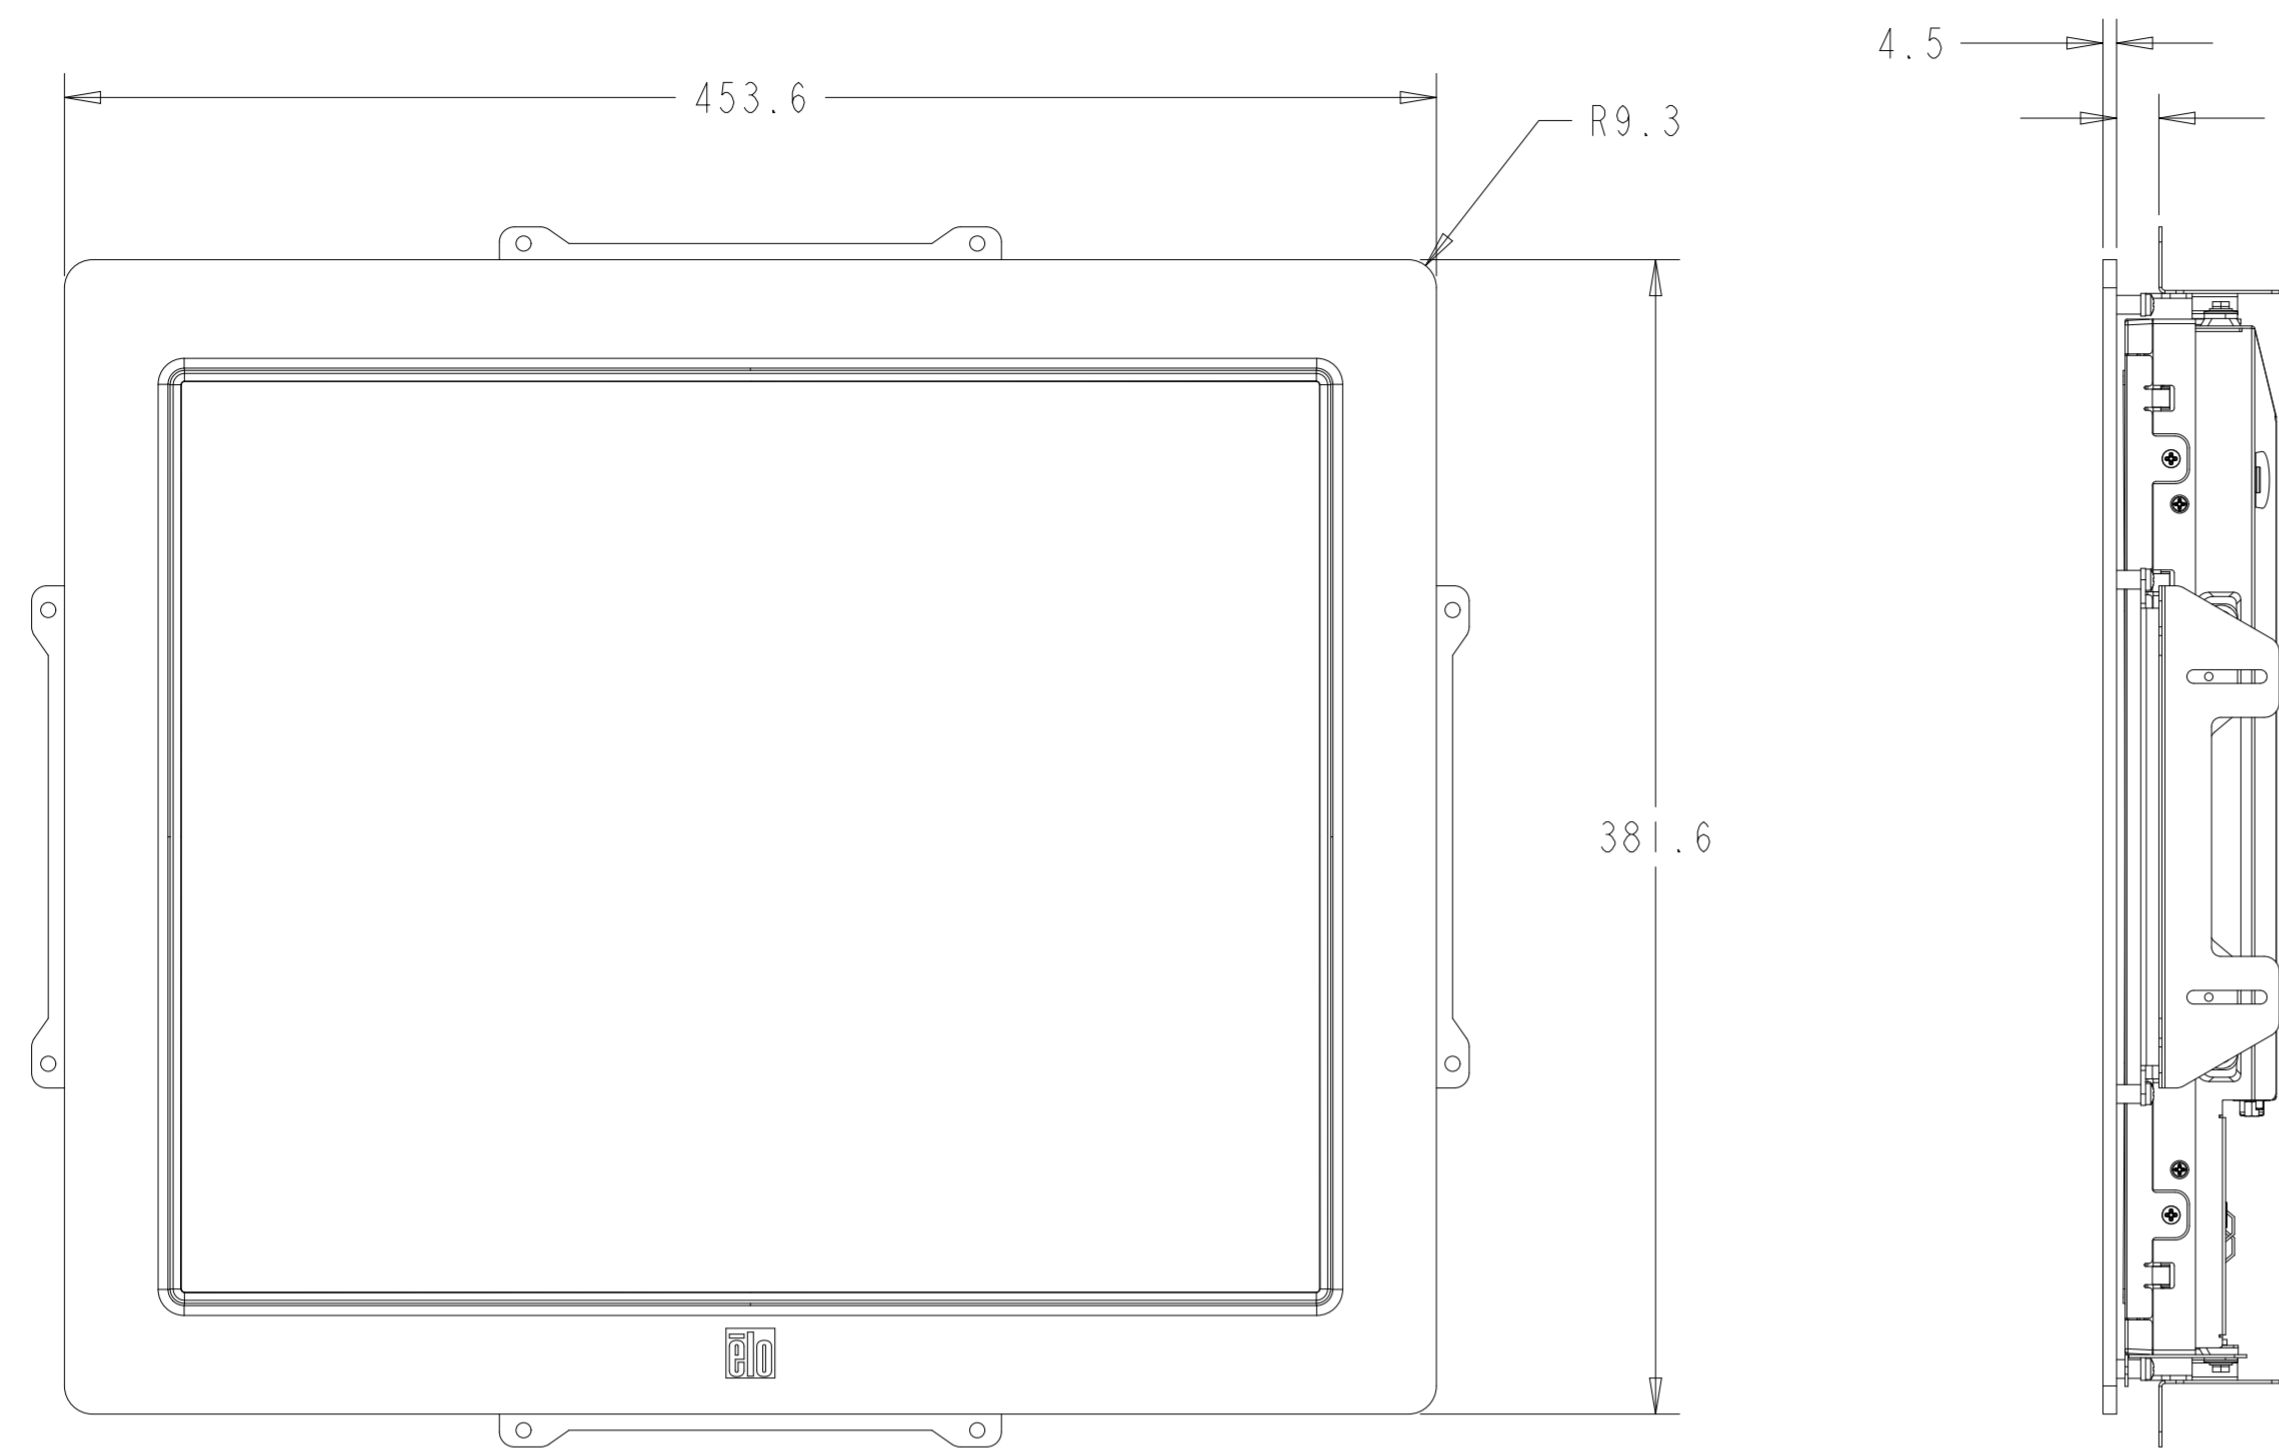

INTELLITOUCH, ACCUTOUCH, AND SECURETOUCH MODEL

WITH SIDE MOUNTING BRACKETS (2 INCLUDED)
 REPLACEMENT BRACKET KIT P/N EI47211 AVAILABLE SEPARATELY

ADJUSTMENT RANGE = +14.5
 -3.5

FRONT MOUNT BEZEL KIT P/N E163604
 COMPATIBLE WITH INTELLITOUCH, ACCUTOUCH, AND SECURETOUCH MODEL ONLY
 ORDERED SEPARATELY, CUSTOMER ASSEMBLED