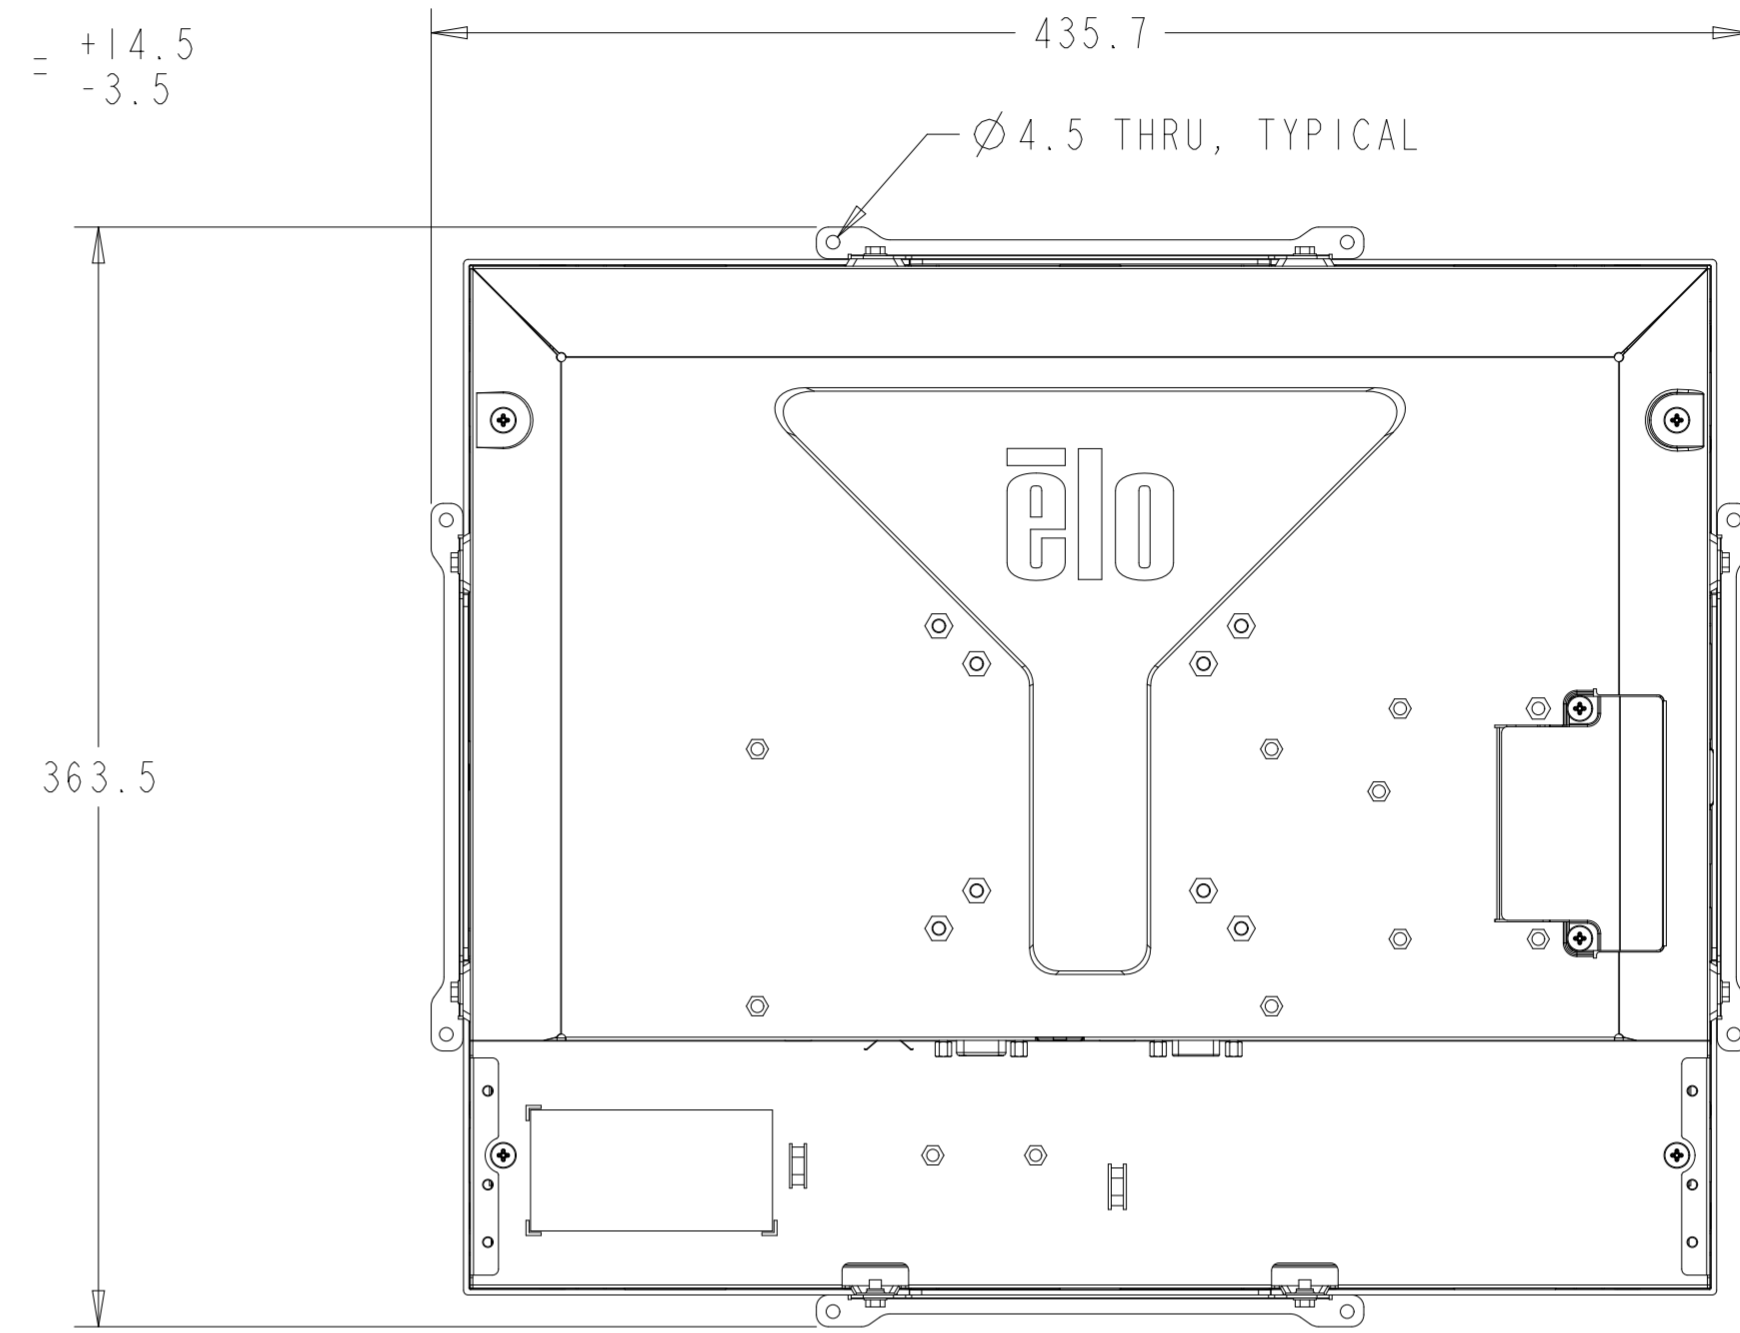

PROJECTED CAPACITIVE MODEL

PROJECTED CAPACITIVE MODEL

WITH FLUSH MOUNTING BRACKETS (4 INCLUDED)
 REPLACEMENT BRACKET KIT P/N E001178 AVAILABLE SEPARATELY

INTELLITOUCH, ACCUTOUCH, AND SECURETOUCH MODEL

DETAIL A
CENTERING LIP
SCALE 2.000

INTELLITOUCH, ACCUTOUCH, AND SECURETOUCH MODEL

WITH SIDE MOUNTING BRACKETS (2 INCLUDED)
 REPLACEMENT BRACKET KIT P/N EI47211 AVAILABLE SEPARATELY

ADJUSTMENT RANGE = +14.5
 -3.5

FRONT MOUNT BEZEL KIT P/N E163604
 COMPATIBLE WITH INTELLITOUCH, ACCUTOUCH, AND SECURETOUCH MODEL ONLY
 ORDERED SEPARATELY, CUSTOMER ASSEMBLED