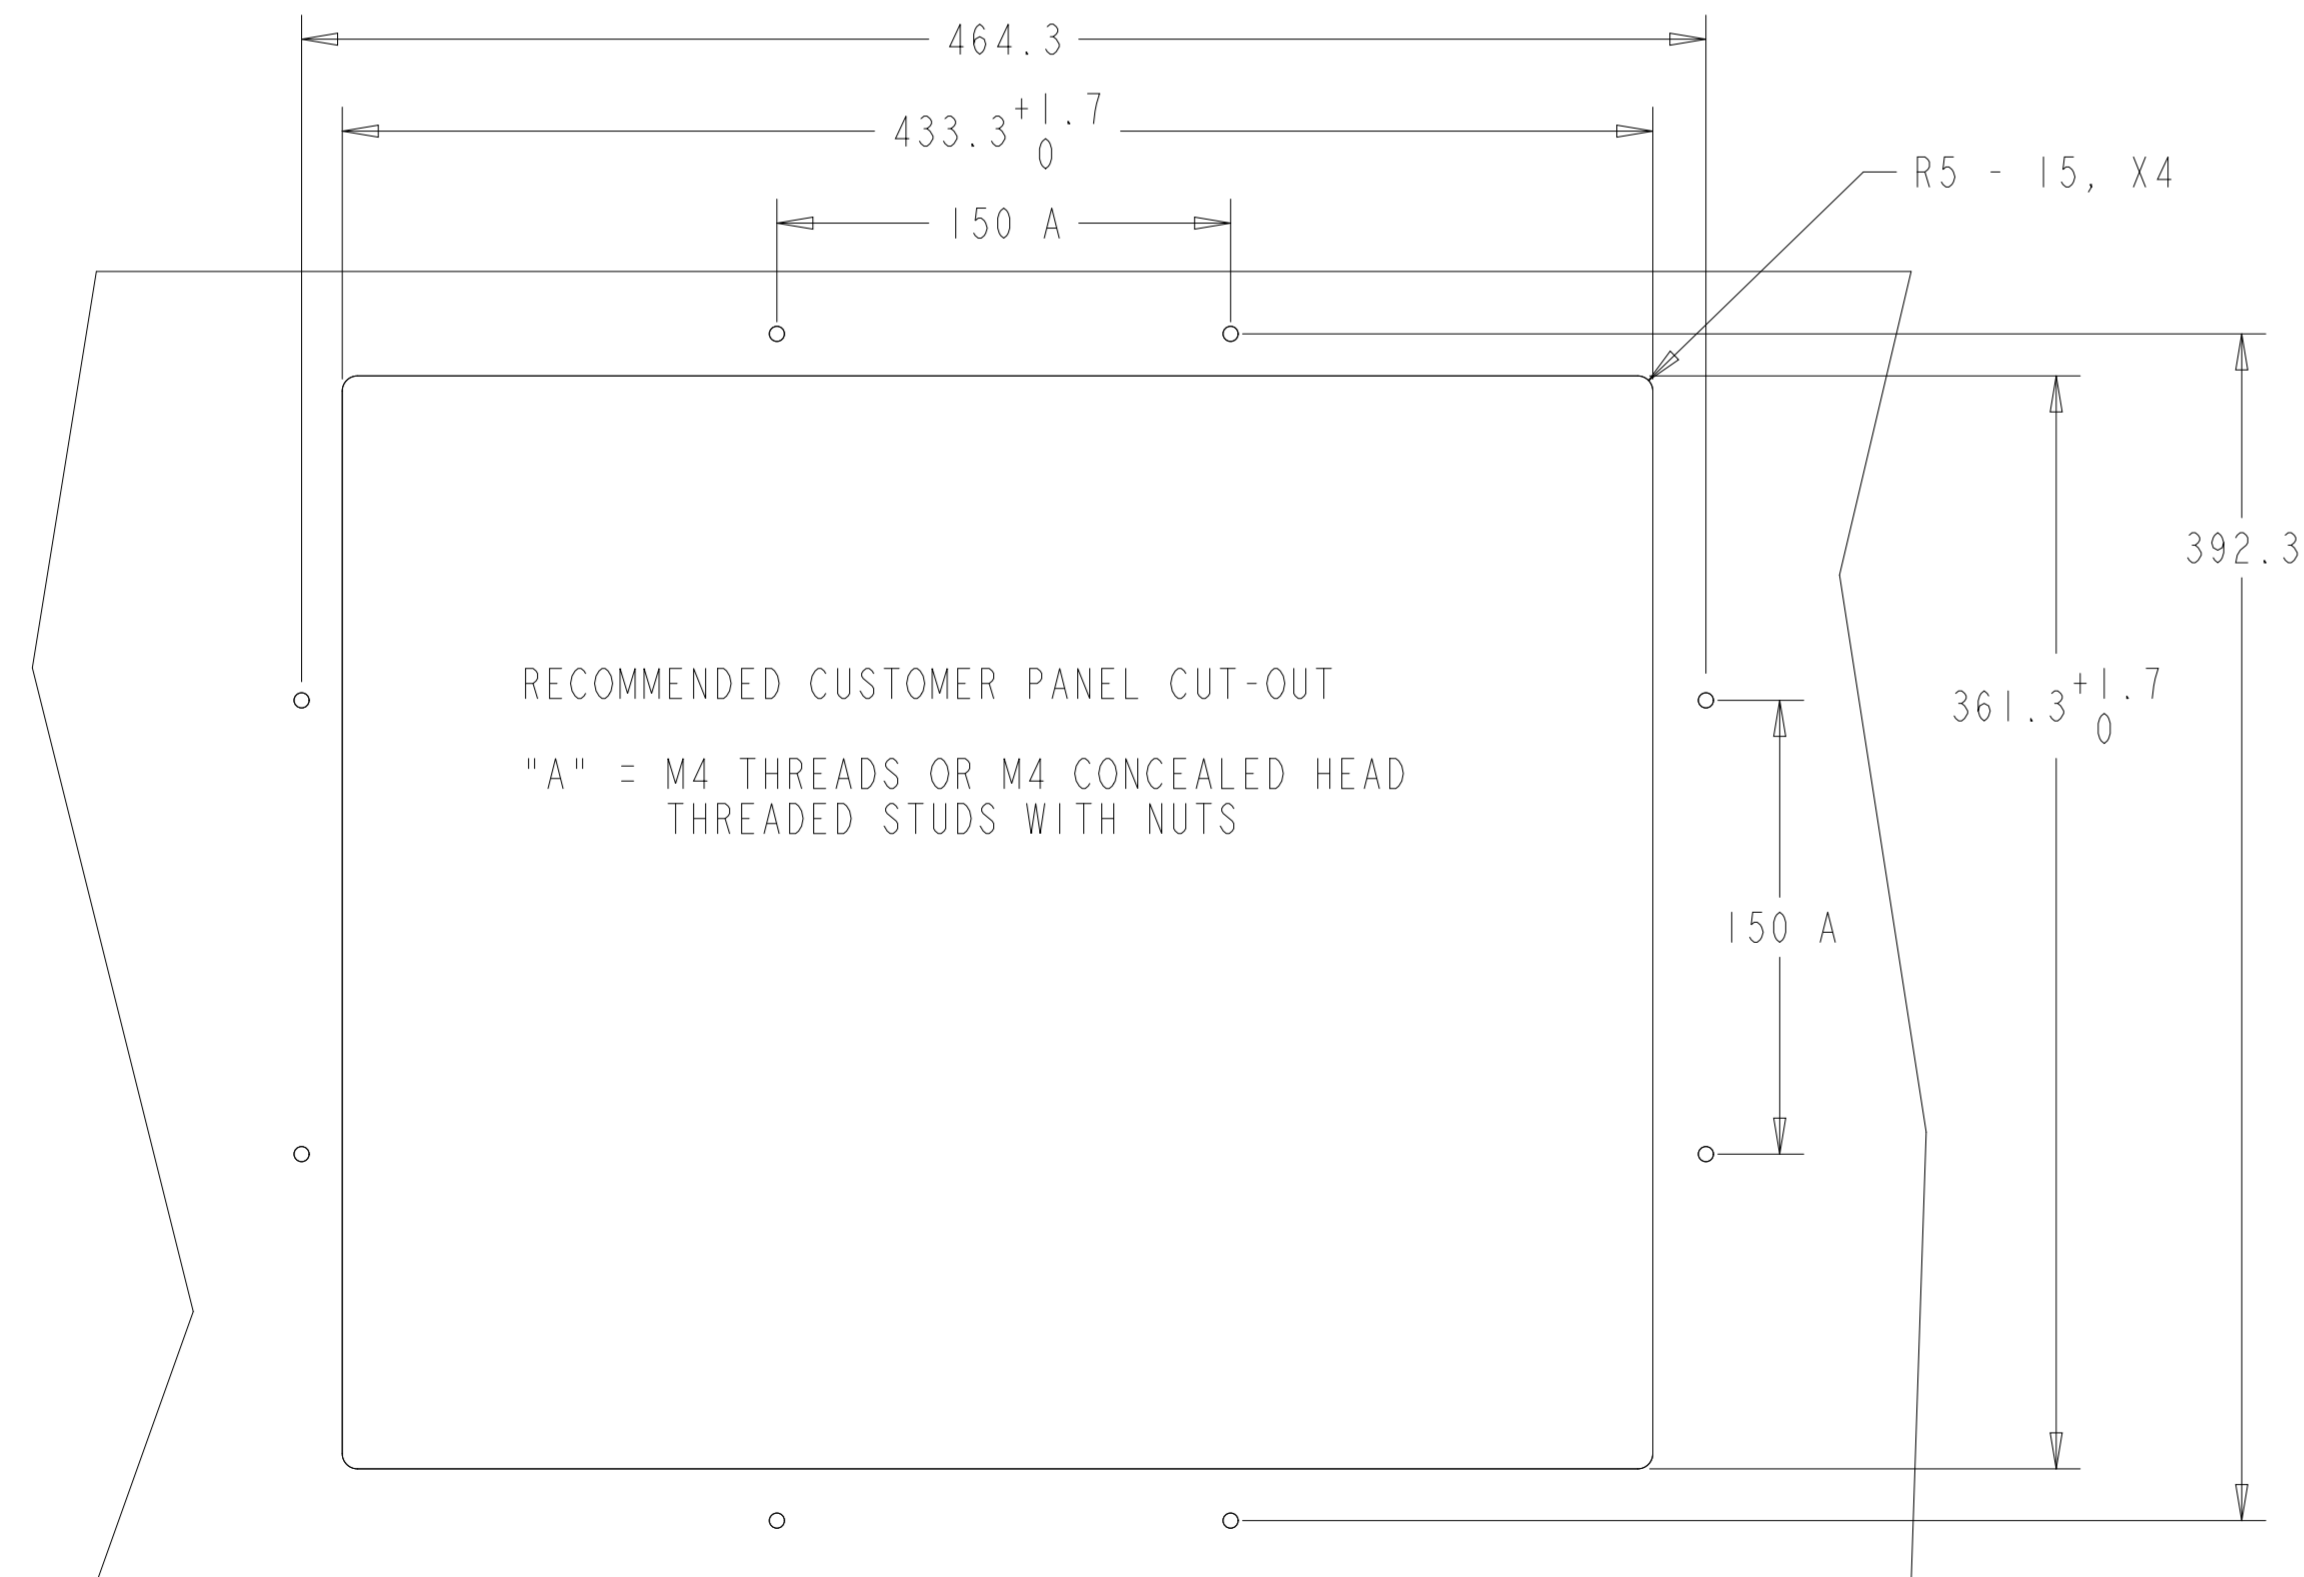

INTELLITOUCH, ACCUTOUCH, AND SECURETOUCH MODEL

WITH SIDE MOUNTING BRACKETS (2 INCLUDED)
 REPLACEMENT BRACKET KIT P/N EI47211 AVAILABLE SEPARATELY

ADJUSTMENT RANGE = +14.5
 -3.5

FRONT MOUNT BEZEL KIT P/N E163604
 COMPATIBLE WITH INTELLITOUCH, ACCUTOUCH, AND SECURETOUCH MODEL ONLY
 ORDERED SEPARATELY, CUSTOMER ASSEMBLED