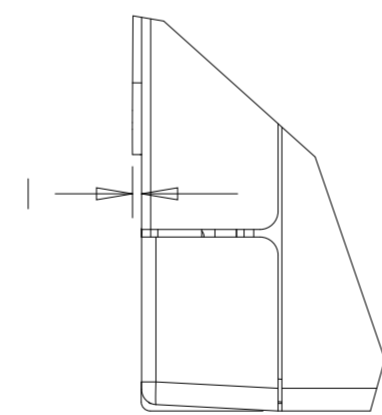

PROJECTED CAPACITIVE MODEL

PROJECTED CAPACITIVE MODEL

WITH FLUSH MOUNTING BRACKETS (4 INCLUDED)
 REPLACEMENT BRACKET KIT P/N E001178 AVAILABLE SEPARATELY

INTELLITOUCH, ACCUTOUCH, AND SECURETOUCH MODEL

DETAIL A
CENTERING LIP
SCALE 2.000

INTELLITOUCH, ACCUTOUCH, AND SECURETOUCH MODEL

WITH SIDE MOUNTING BRACKETS (2 INCLUDED)
 REPLACEMENT BRACKET KIT P/N EI47211 AVAILABLE SEPARATELY

ADJUSTMENT RANGE = +14.5
 -3.5

FRONT MOUNT BEZEL KIT P/N E163604
 COMPATIBLE WITH INTELLITOUCH, ACCUTOUCH, AND SECURETOUCH MODEL ONLY
 ORDERED SEPARATELY, CUSTOMER ASSEMBLED