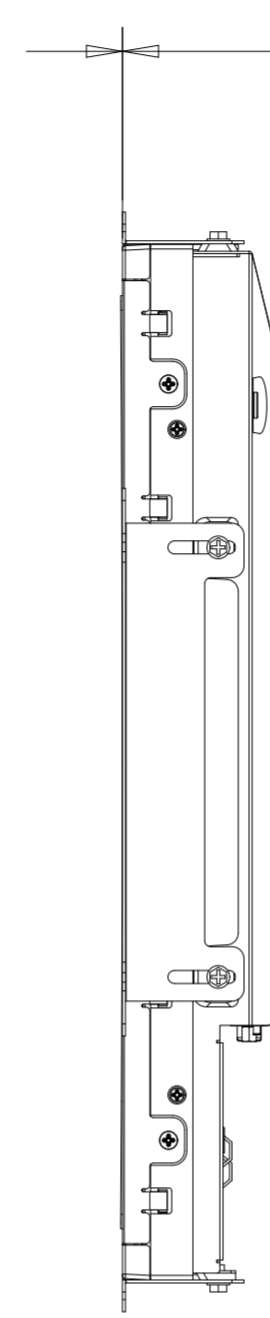

PROJECTED CAPACITIVE MODEL

PROJECTED CAPACITIVE MODEL

WITH FLUSH MOUNTING BRACKETS (4 INCLUDED)
 REPLACEMENT BRACKET KIT P/N E001178 AVAILABLE SEPARATELY

INTELLITOUCH, ACCUTOUCH, AND SECURETOUCH MODEL

DETAIL A
CENTERING LIP
SCALE 2.000

INTELLITOUCH, ACCUTOUCH, AND SECURETOUCH MODEL

WITH SIDE MOUNTING BRACKETS (2 INCLUDED)
 REPLACEMENT BRACKET KIT P/N EI47211 AVAILABLE SEPARATELY

ADJUSTMENT RANGE = +14.5
 -3.5

FRONT MOUNT BEZEL KIT P/N E163604
 COMPATIBLE WITH INTELLITOUCH, ACCUTOUCH, AND SECURETOUCH MODEL ONLY
 ORDERED SEPARATELY, CUSTOMER ASSEMBLED

RACK MOUNT BEZEL KIT P/N E579652
COMPATIBLE WITH INTELLITOUCH, ACCUTOUCH, AND SECURETOUCH MODEL ONLY
ORDERED SEPARATELY, CUSTOMER ASSEMBLED