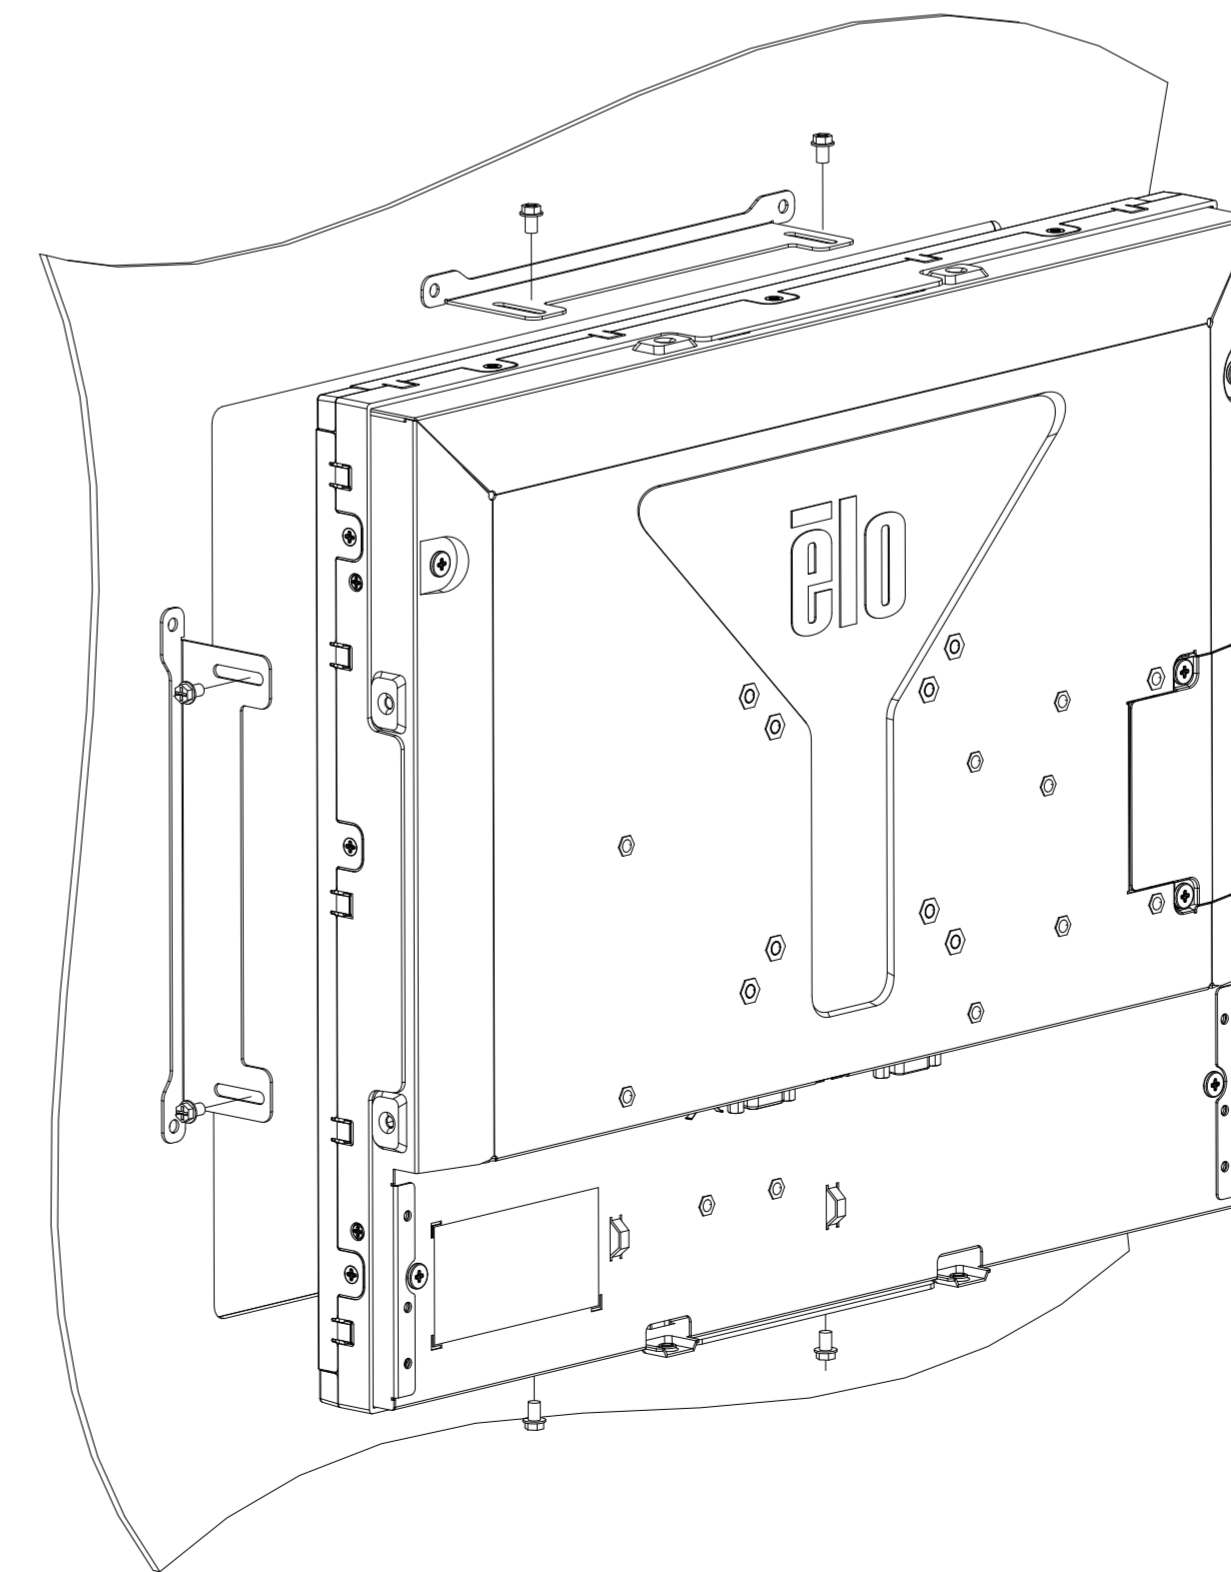

PROJECTED CAPACITIVE MODEL

PROJECTED CAPACITIVE MODEL

WITH FLUSH MOUNTING BRACKETS (4 INCLUDED)
 REPLACEMENT BRACKET KIT P/N E001178 AVAILABLE SEPARATELY

INTELLITOUCH, ACCUTOUCH, AND SECURETOUCH MODEL

DETAIL A
CENTERING LIP
SCALE 2.000

INTELLITOUCH, ACCUTOUCH, AND SECURETOUCH MODEL

WITH SIDE MOUNTING BRACKETS (2 INCLUDED)
 REPLACEMENT BRACKET KIT P/N EI47211 AVAILABLE SEPARATELY

ADJUSTMENT RANGE = +14.5
 -3.5

FRONT MOUNT BEZEL KIT P/N E163604
 COMPATIBLE WITH INTELLITOUCH, ACCUTOUCH, AND SECURETOUCH MODEL ONLY
 ORDERED SEPARATELY, CUSTOMER ASSEMBLED

RACK MOUNT BEZEL KIT P/N E579652
COMPATIBLE WITH INTELLITOUCH, ACCUTOUCH, AND SECURETOUCH MODEL ONLY
ORDERED SEPARATELY, CUSTOMER ASSEMBLED