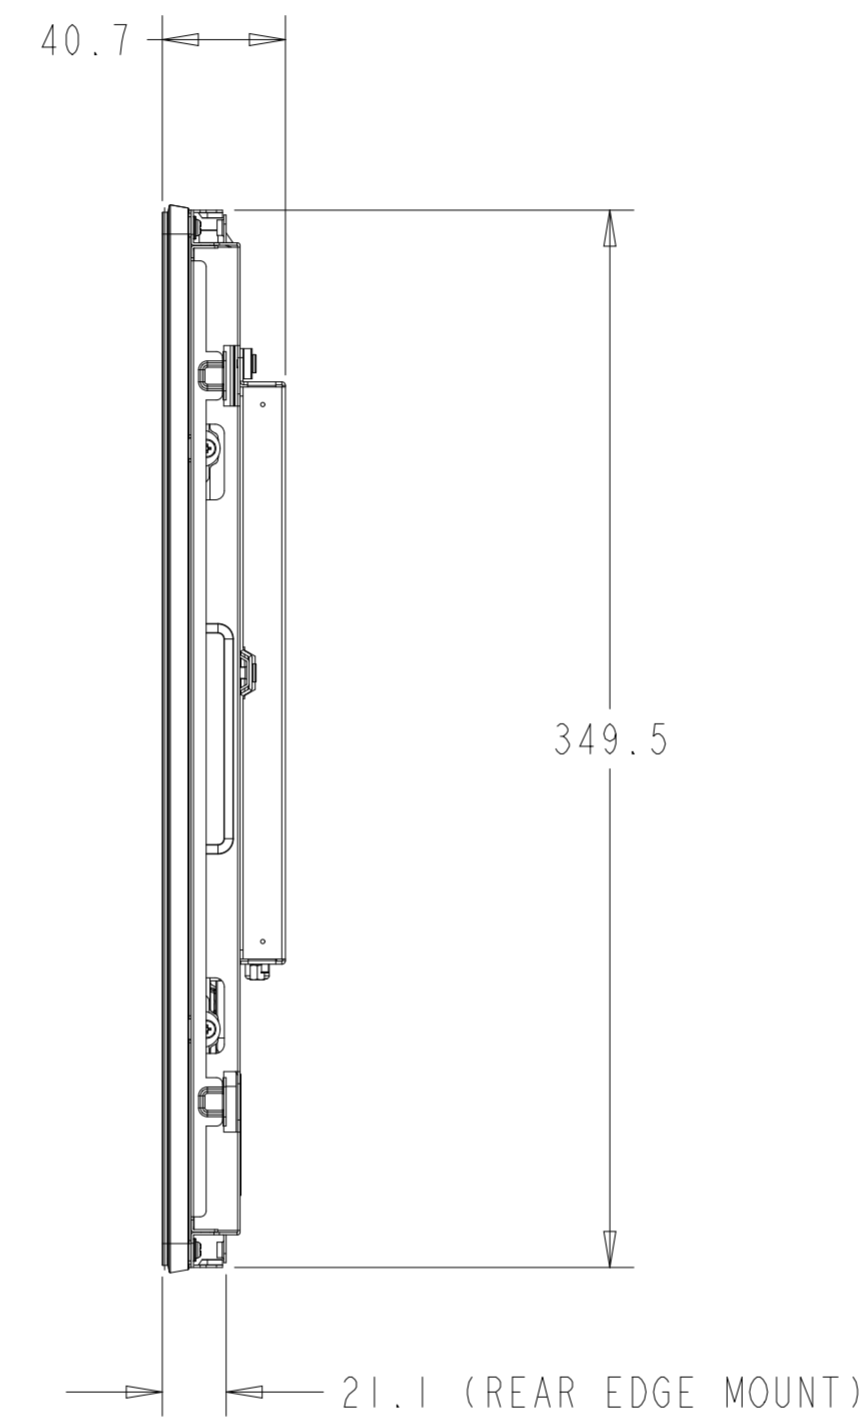

PROJECTED CAPACITIVE MODEL

PROJECTED CAPACITIVE MODEL

WITH FLUSH MOUNTING BRACKETS (4 INCLUDED)
 REPLACEMENT BRACKET KIT P/N E001178 AVAILABLE SEPARATELY

INTELLITOUCH, ACCUTOUCH, AND SECURETOUCH MODEL

DETAIL A
CENTERING LIP
SCALE 2.000

INTELLITOUCH, ACCUTOUCH, AND SECURETOUCH MODEL

WITH SIDE MOUNTING BRACKETS (2 INCLUDED)
 REPLACEMENT BRACKET KIT P/N EI47211 AVAILABLE SEPARATELY

ADJUSTMENT RANGE = +14.5
 -3.5

FRONT MOUNT BEZEL KIT P/N E163604
 COMPATIBLE WITH INTELLITOUCH, ACCUTOUCH, AND SECURETOUCH MODEL ONLY
 ORDERED SEPARATELY, CUSTOMER ASSEMBLED