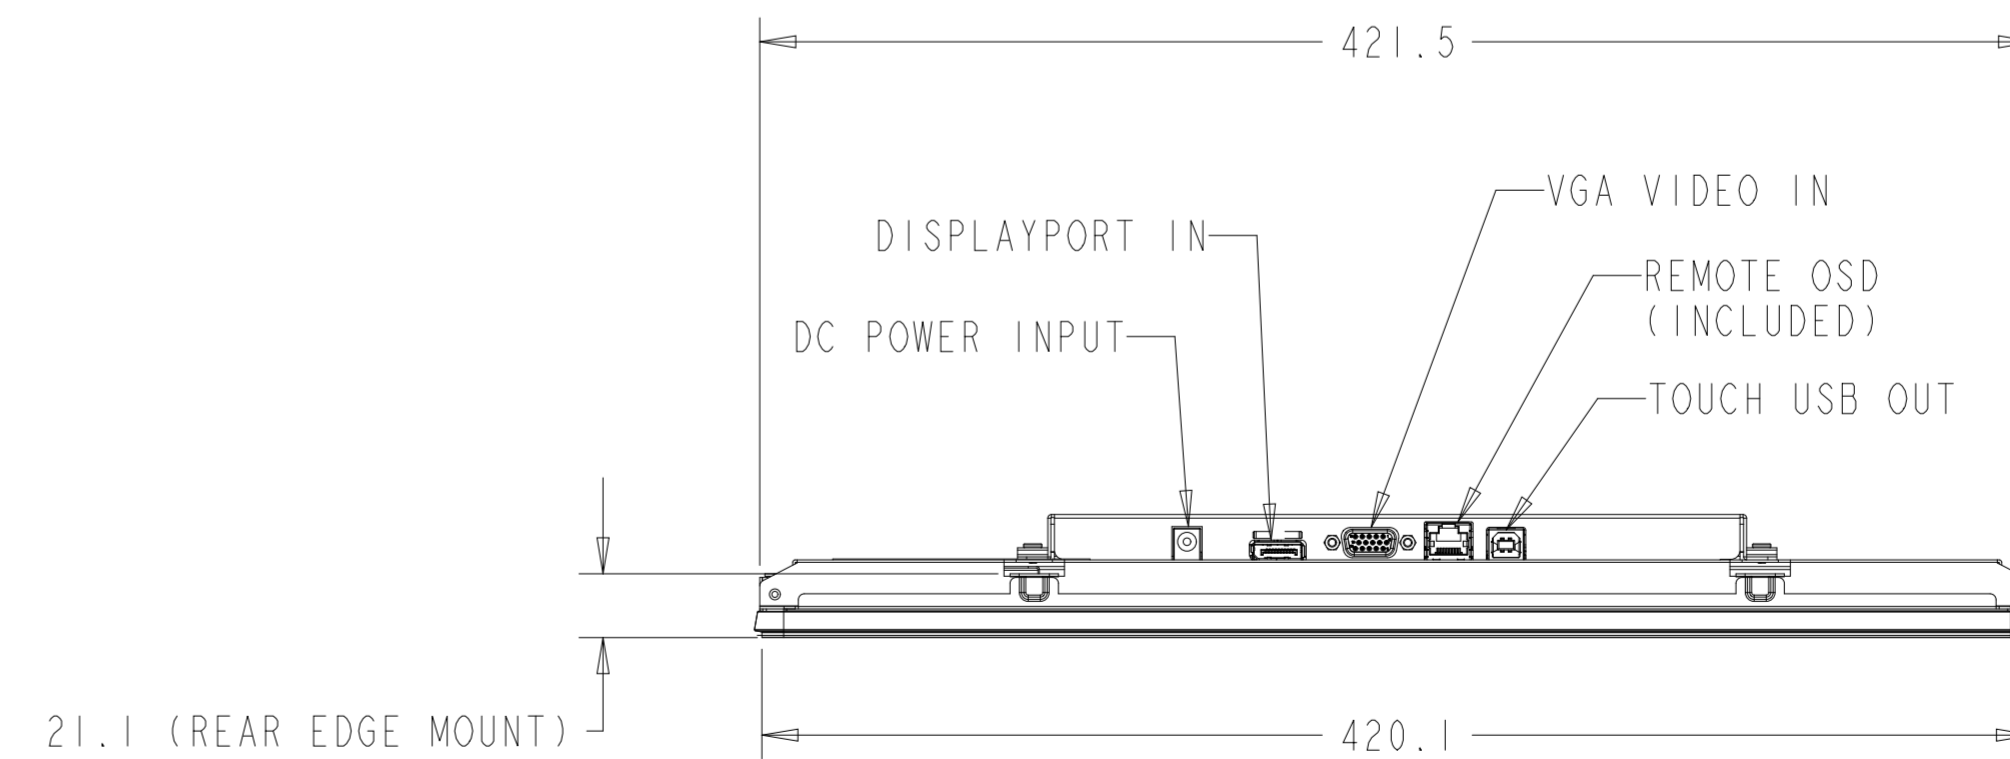

PROJECTED CAPACITIVE MODEL

PROJECTED CAPACITIVE MODEL

WITH FLUSH MOUNTING BRACKETS (4 INCLUDED)
 REPLACEMENT BRACKET KIT P/N E001178 AVAILABLE SEPARATELY

INTELLITOUCH, ACCUTOUCH, AND SECURETOUCH MODEL

DETAIL A
CENTERING LIP
SCALE 2.000

INTELLITOUCH, ACCUTOUCH, AND SECURETOUCH MODEL

WITH SIDE MOUNTING BRACKETS (2 INCLUDED)
 REPLACEMENT BRACKET KIT P/N EI47211 AVAILABLE SEPARATELY

ADJUSTMENT RANGE = +14.5
 -3.5

FRONT MOUNT BEZEL KIT P/N E163604
 COMPATIBLE WITH INTELLITOUCH, ACCUTOUCH, AND SECURETOUCH MODEL ONLY
 ORDERED SEPARATELY, CUSTOMER ASSEMBLED