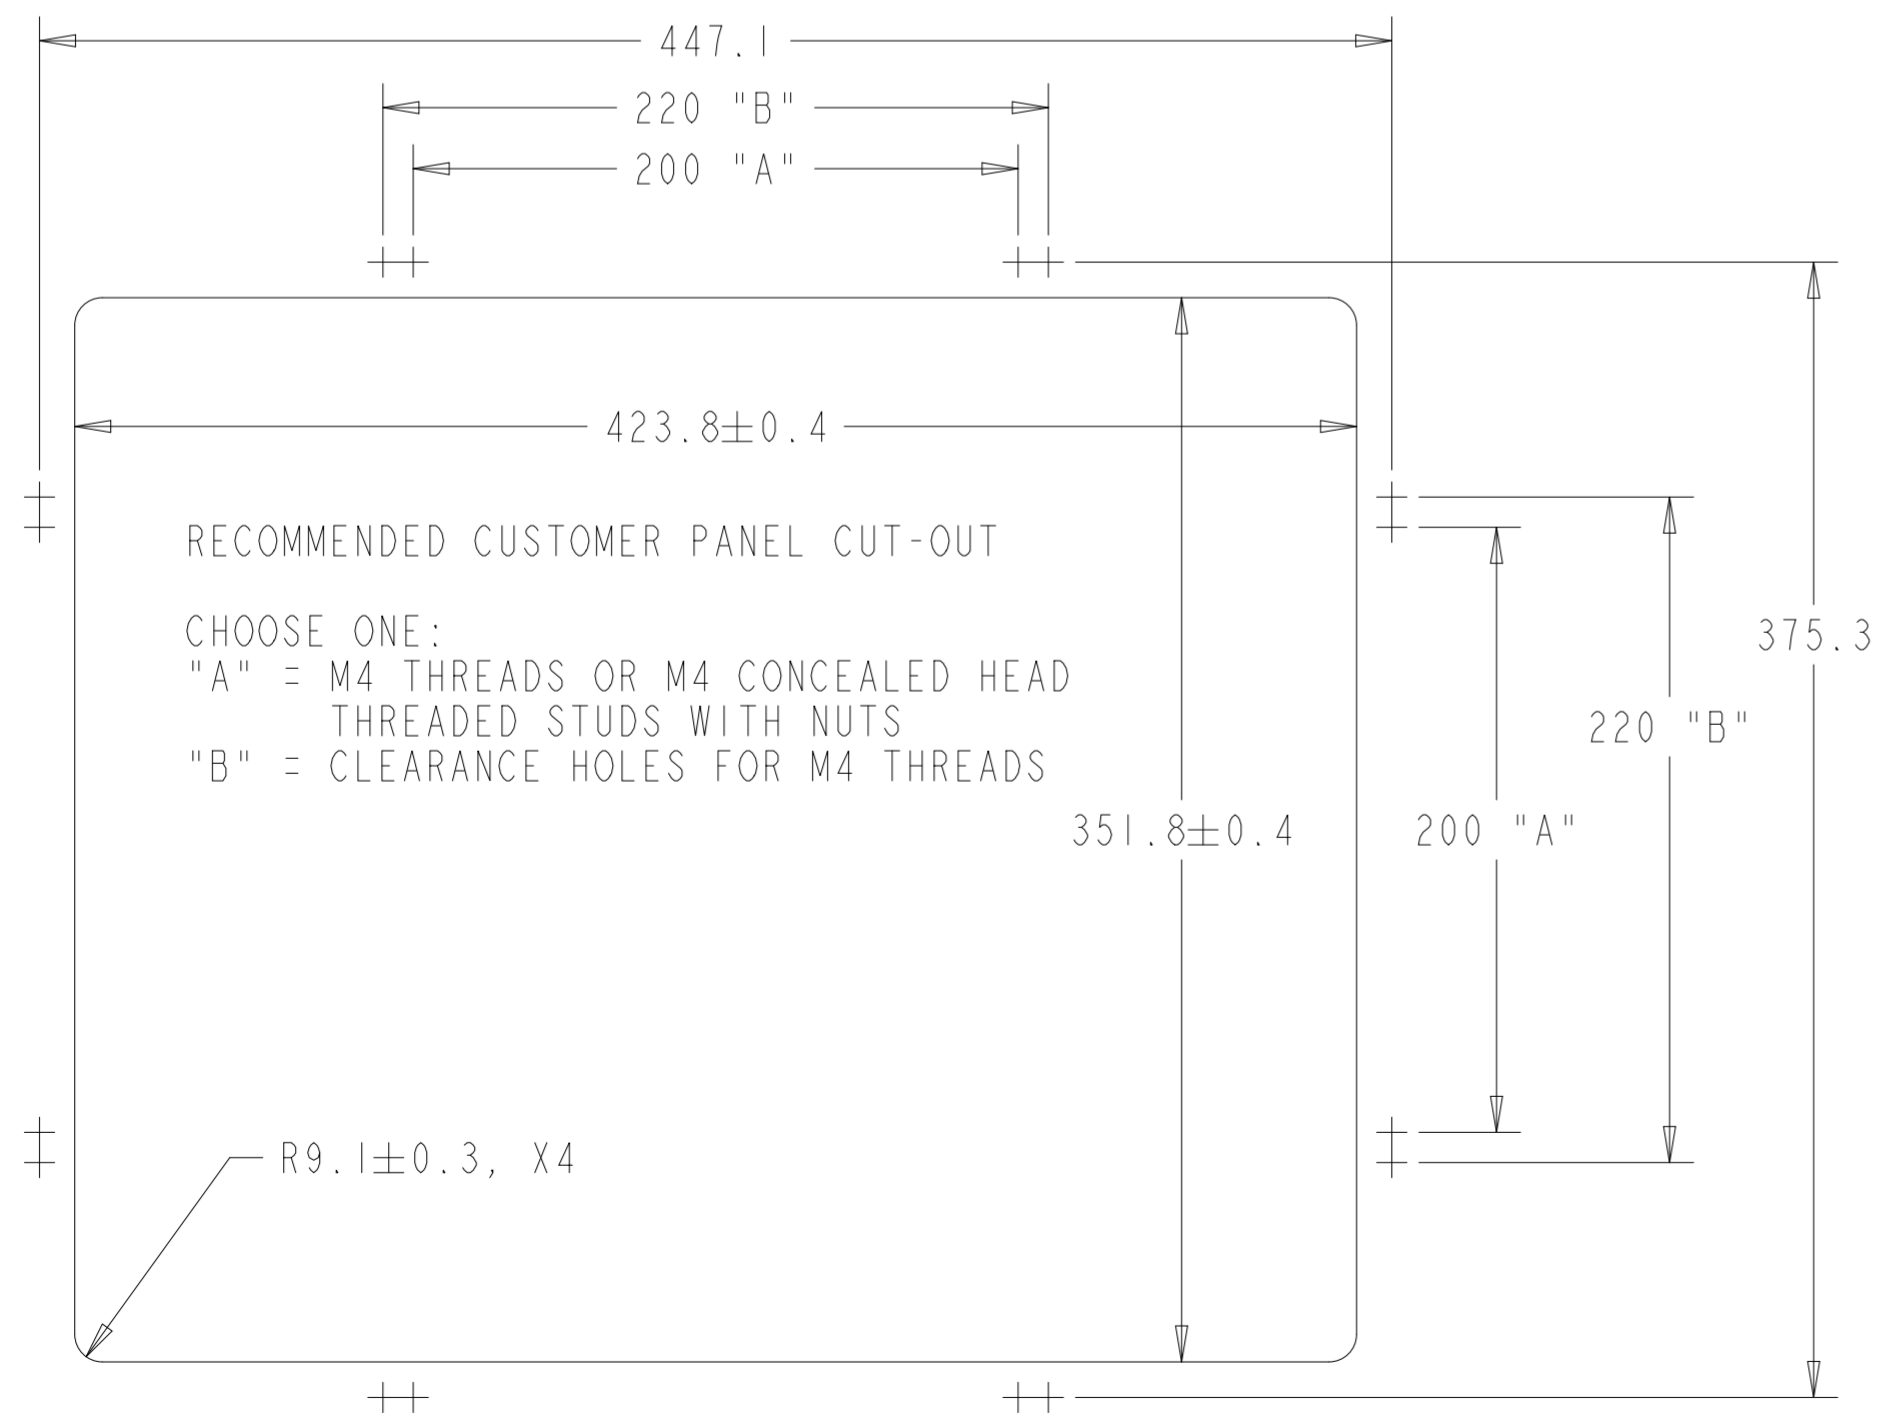

PROJECTED CAPACITIVE MODEL

PROJECTED CAPACITIVE MODEL

WITH FLUSH MOUNTING BRACKETS (4 INCLUDED)
 REPLACEMENT BRACKET KIT P/N E001178 AVAILABLE SEPARATELY

INTELLITOUCH, ACCUTOUCH, AND SECURETOUCH MODEL

DETAIL A
CENTERING LIP
SCALE 2.000

INTELLITOUCH, ACCUTOUCH, AND SECURETOUCH MODEL

WITH SIDE MOUNTING BRACKETS (2 INCLUDED)
 REPLACEMENT BRACKET KIT P/N EI47211 AVAILABLE SEPARATELY

ADJUSTMENT RANGE = +14.5
 -3.5

FRONT MOUNT BEZEL KIT P/N E163604
 COMPATIBLE WITH INTELLITOUCH, ACCUTOUCH, AND SECURETOUCH MODEL ONLY
 ORDERED SEPARATELY, CUSTOMER ASSEMBLED