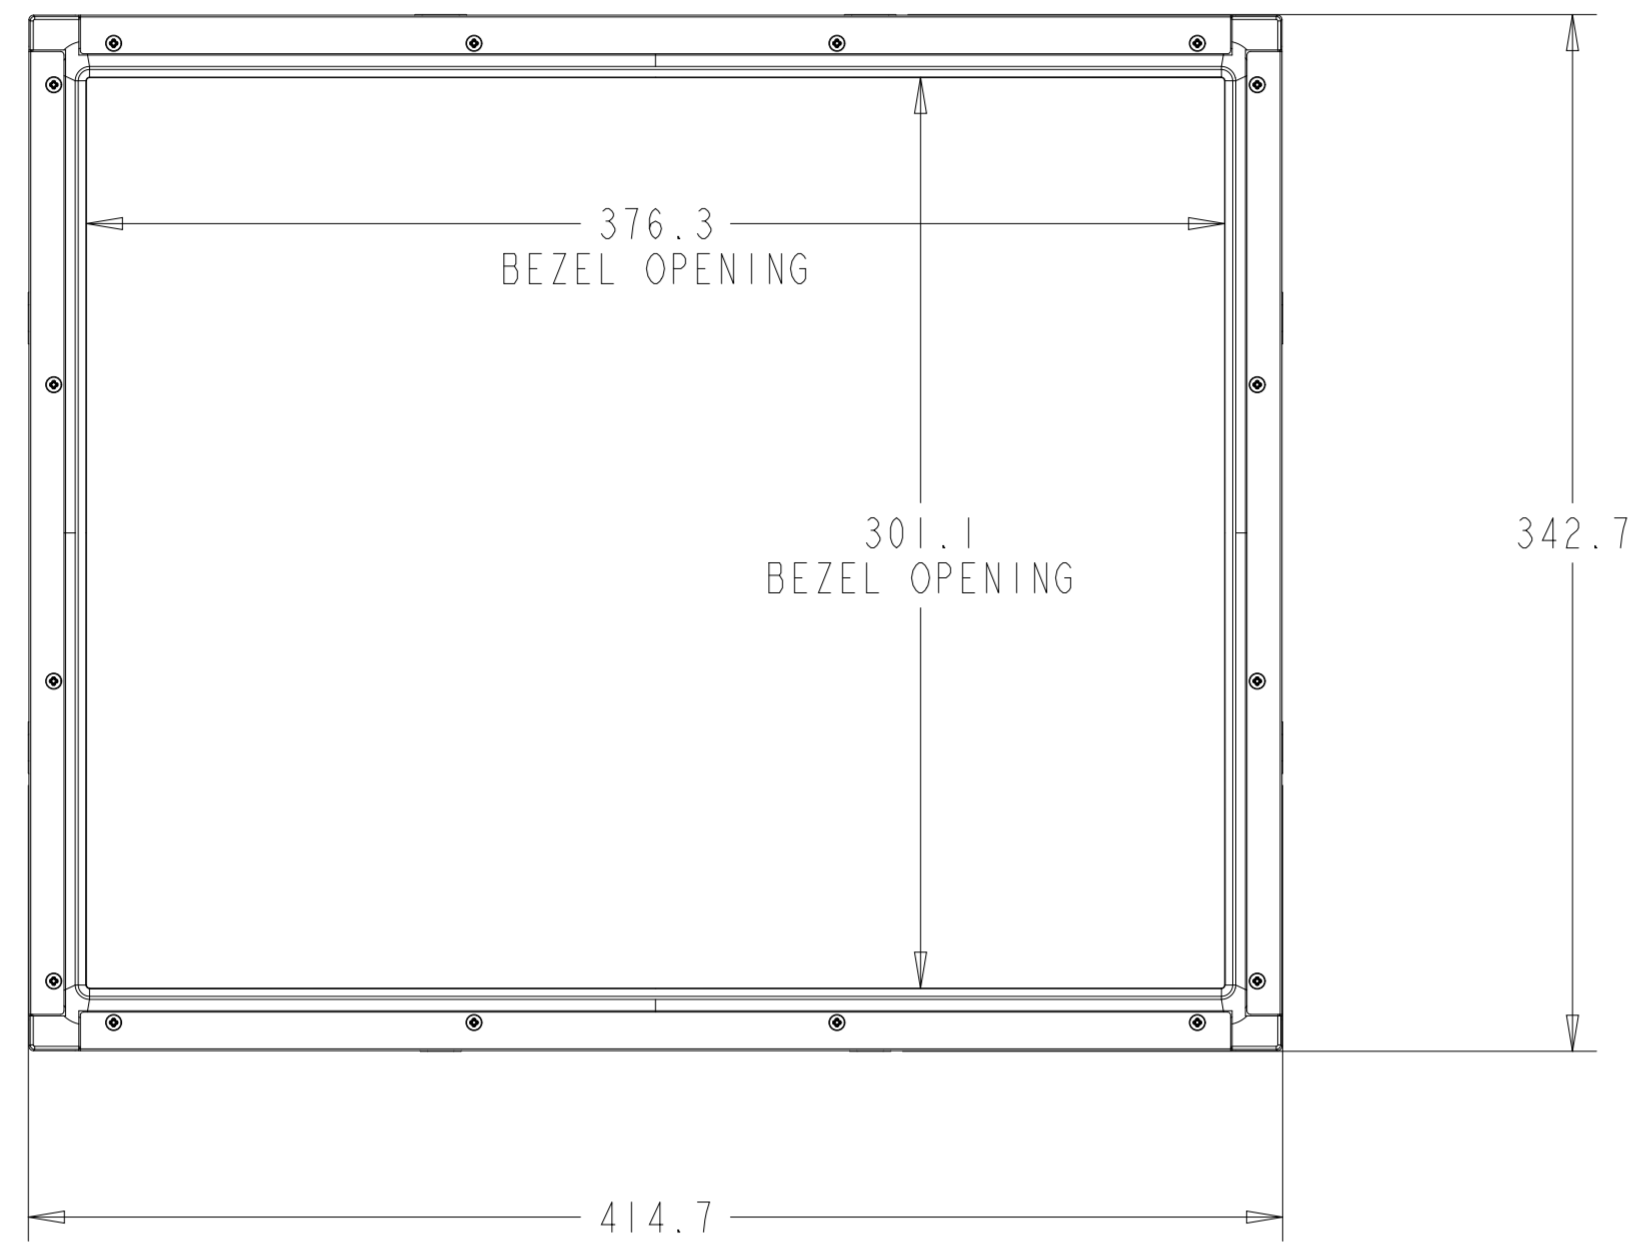

PROJECTED CAPACITIVE MODEL

PROJECTED CAPACITIVE MODEL

WITH FLUSH MOUNTING BRACKETS (4 INCLUDED)
 REPLACEMENT BRACKET KIT P/N E001178 AVAILABLE SEPARATELY

INTELLITOUCH, ACCUTOUCH, AND SECURETOUCH MODEL

DETAIL A
CENTERING LIP
SCALE 2.000

INTELLITOUCH, ACCUTOUCH, AND SECURETOUCH MODEL

WITH SIDE MOUNTING BRACKETS (2 INCLUDED)
 REPLACEMENT BRACKET KIT P/N EI47211 AVAILABLE SEPARATELY

ADJUSTMENT RANGE = +14.5
 -3.5

FRONT MOUNT BEZEL KIT P/N E163604
 COMPATIBLE WITH INTELLITOUCH, ACCUTOUCH, AND SECURETOUCH MODEL ONLY
 ORDERED SEPARATELY, CUSTOMER ASSEMBLED