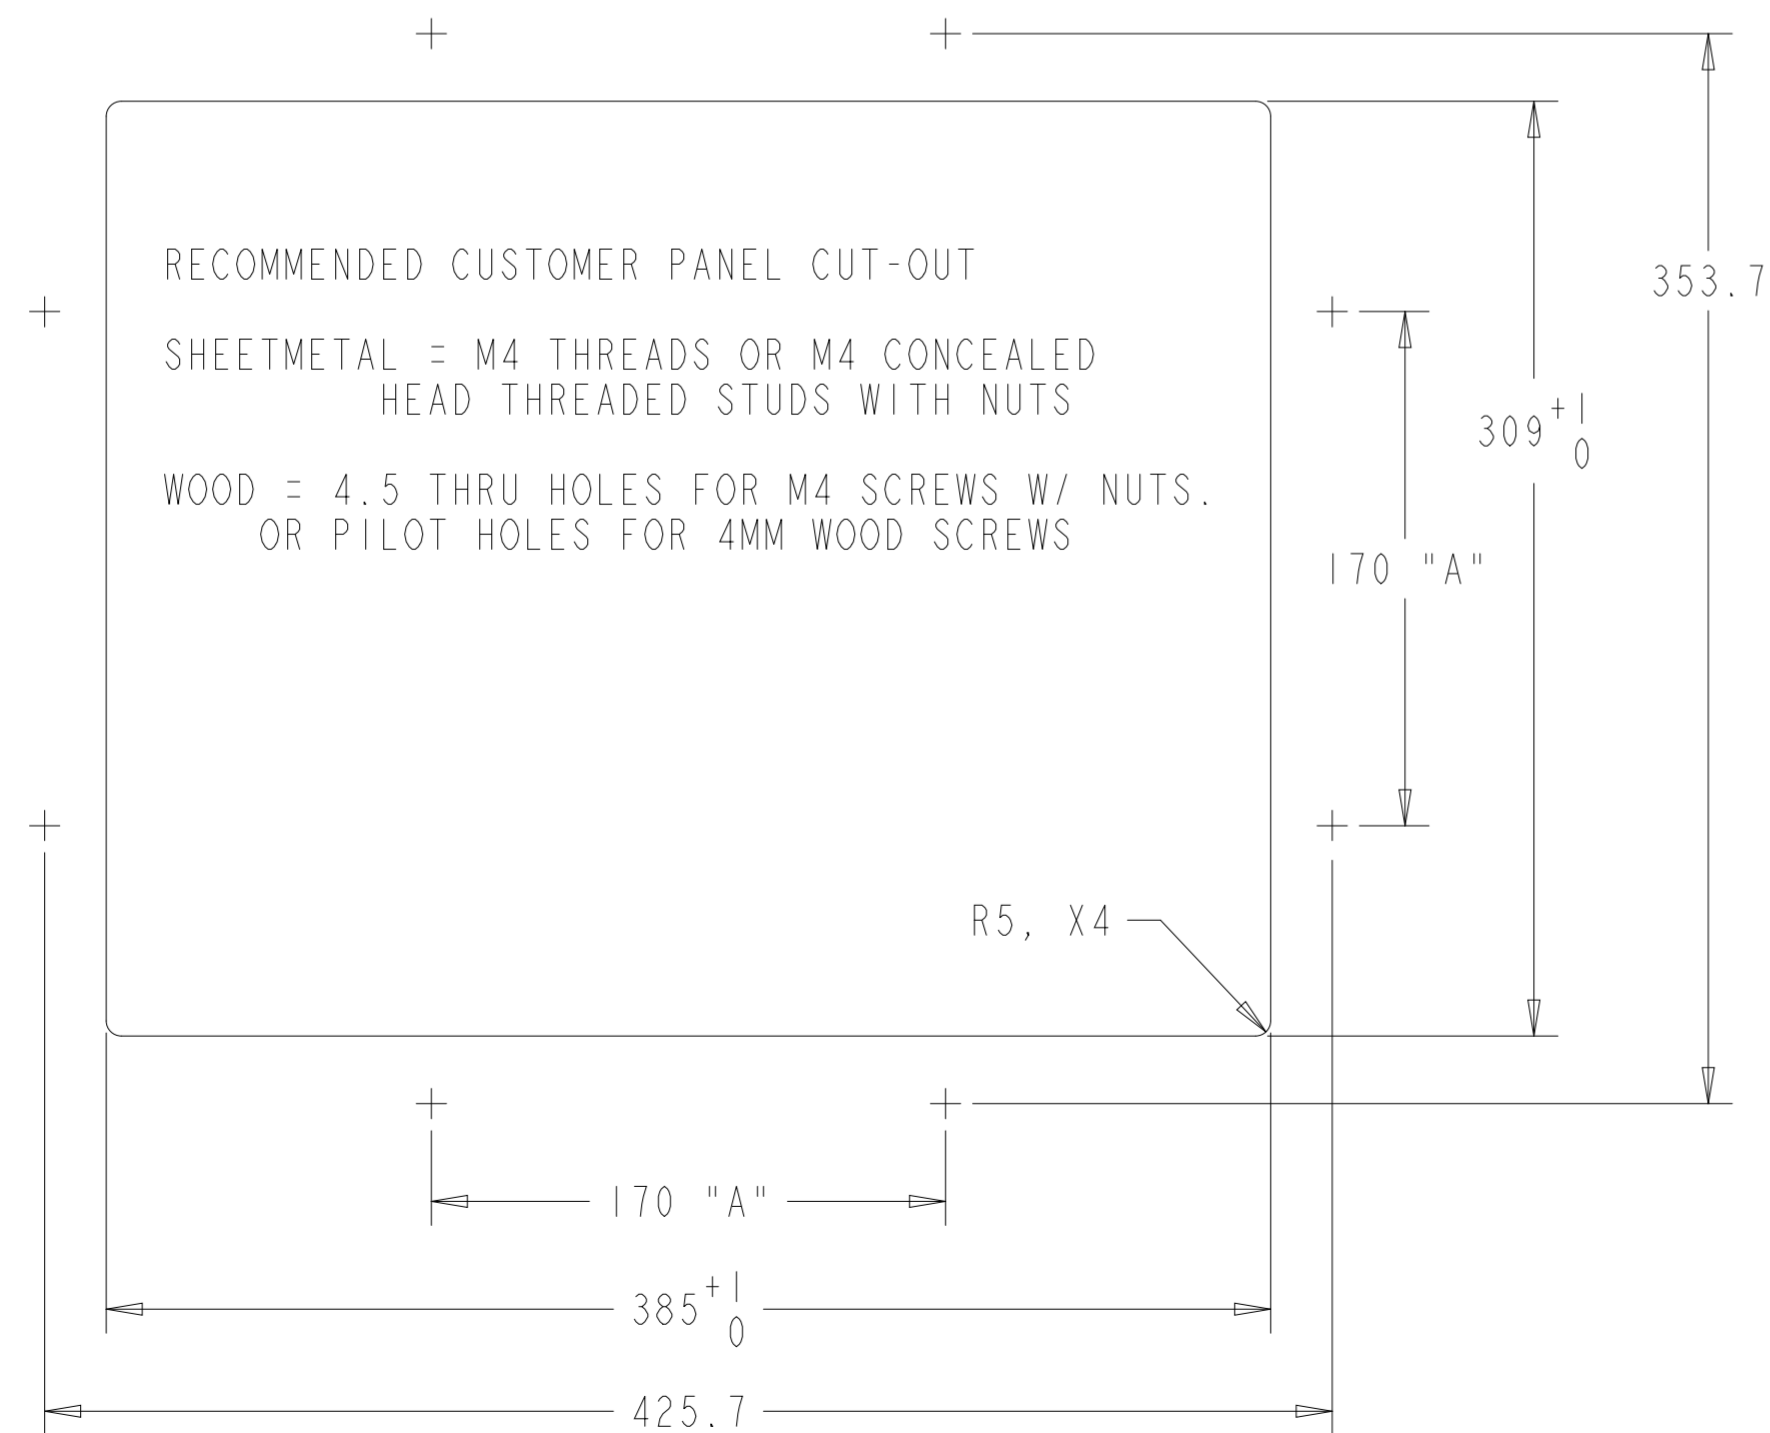

PROJECTED CAPACITIVE MODEL

PROJECTED CAPACITIVE MODEL

WITH FLUSH MOUNTING BRACKETS (4 INCLUDED)
 REPLACEMENT BRACKET KIT P/N E001178 AVAILABLE SEPARATELY

INTELLITOUCH, ACCUTOUCH, AND SECURETOUCH MODEL

DETAIL A
CENTERING LIP
SCALE 2.000

INTELLITOUCH, ACCUTOUCH, AND SECURETOUCH MODEL

WITH SIDE MOUNTING BRACKETS (2 INCLUDED)
 REPLACEMENT BRACKET KIT P/N EI47211 AVAILABLE SEPARATELY

ADJUSTMENT RANGE = +14.5
 -3.5

FRONT MOUNT BEZEL KIT P/N E163604
 COMPATIBLE WITH INTELLITOUCH, ACCUTOUCH, AND SECURETOUCH MODEL ONLY
 ORDERED SEPARATELY, CUSTOMER ASSEMBLED