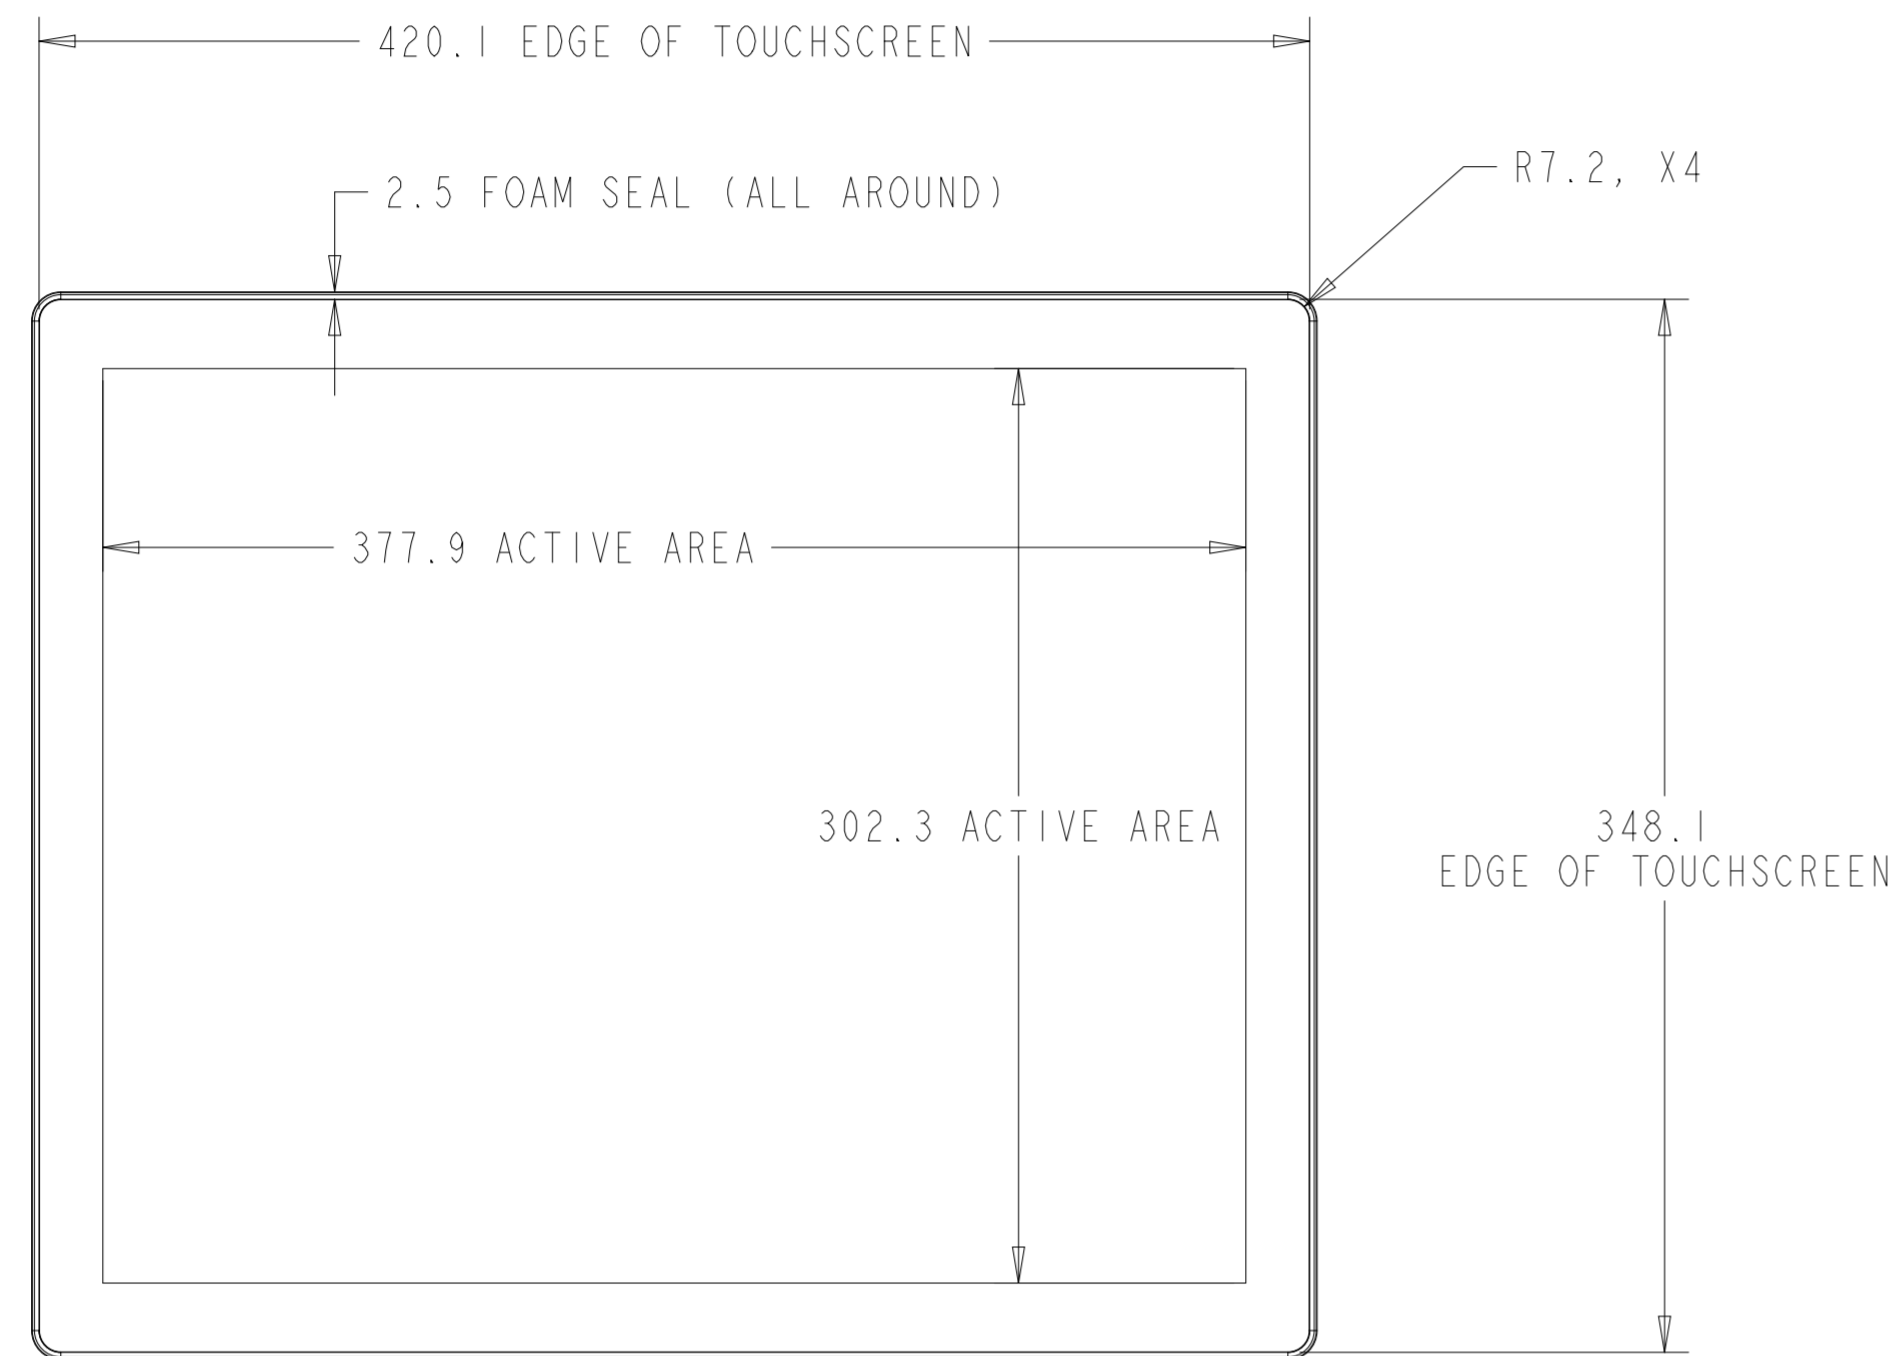

PROJECTED CAPACITIVE MODEL

PROJECTED CAPACITIVE MODEL

WITH FLUSH MOUNTING BRACKETS (4 INCLUDED)
 REPLACEMENT BRACKET KIT P/N E001178 AVAILABLE SEPARATELY

INTELLITOUCH, ACCUTOUCH, AND SECURETOUCH MODEL

DETAIL A
CENTERING LIP
SCALE 2.000

INTELLITOUCH, ACCUTOUCH, AND SECURETOUCH MODEL

WITH SIDE MOUNTING BRACKETS (2 INCLUDED)
 REPLACEMENT BRACKET KIT P/N EI47211 AVAILABLE SEPARATELY

ADJUSTMENT RANGE = +14.5
 -3.5

FRONT MOUNT BEZEL KIT P/N E163604
 COMPATIBLE WITH INTELLITOUCH, ACCUTOUCH, AND SECURETOUCH MODEL ONLY
 ORDERED SEPARATELY, CUSTOMER ASSEMBLED