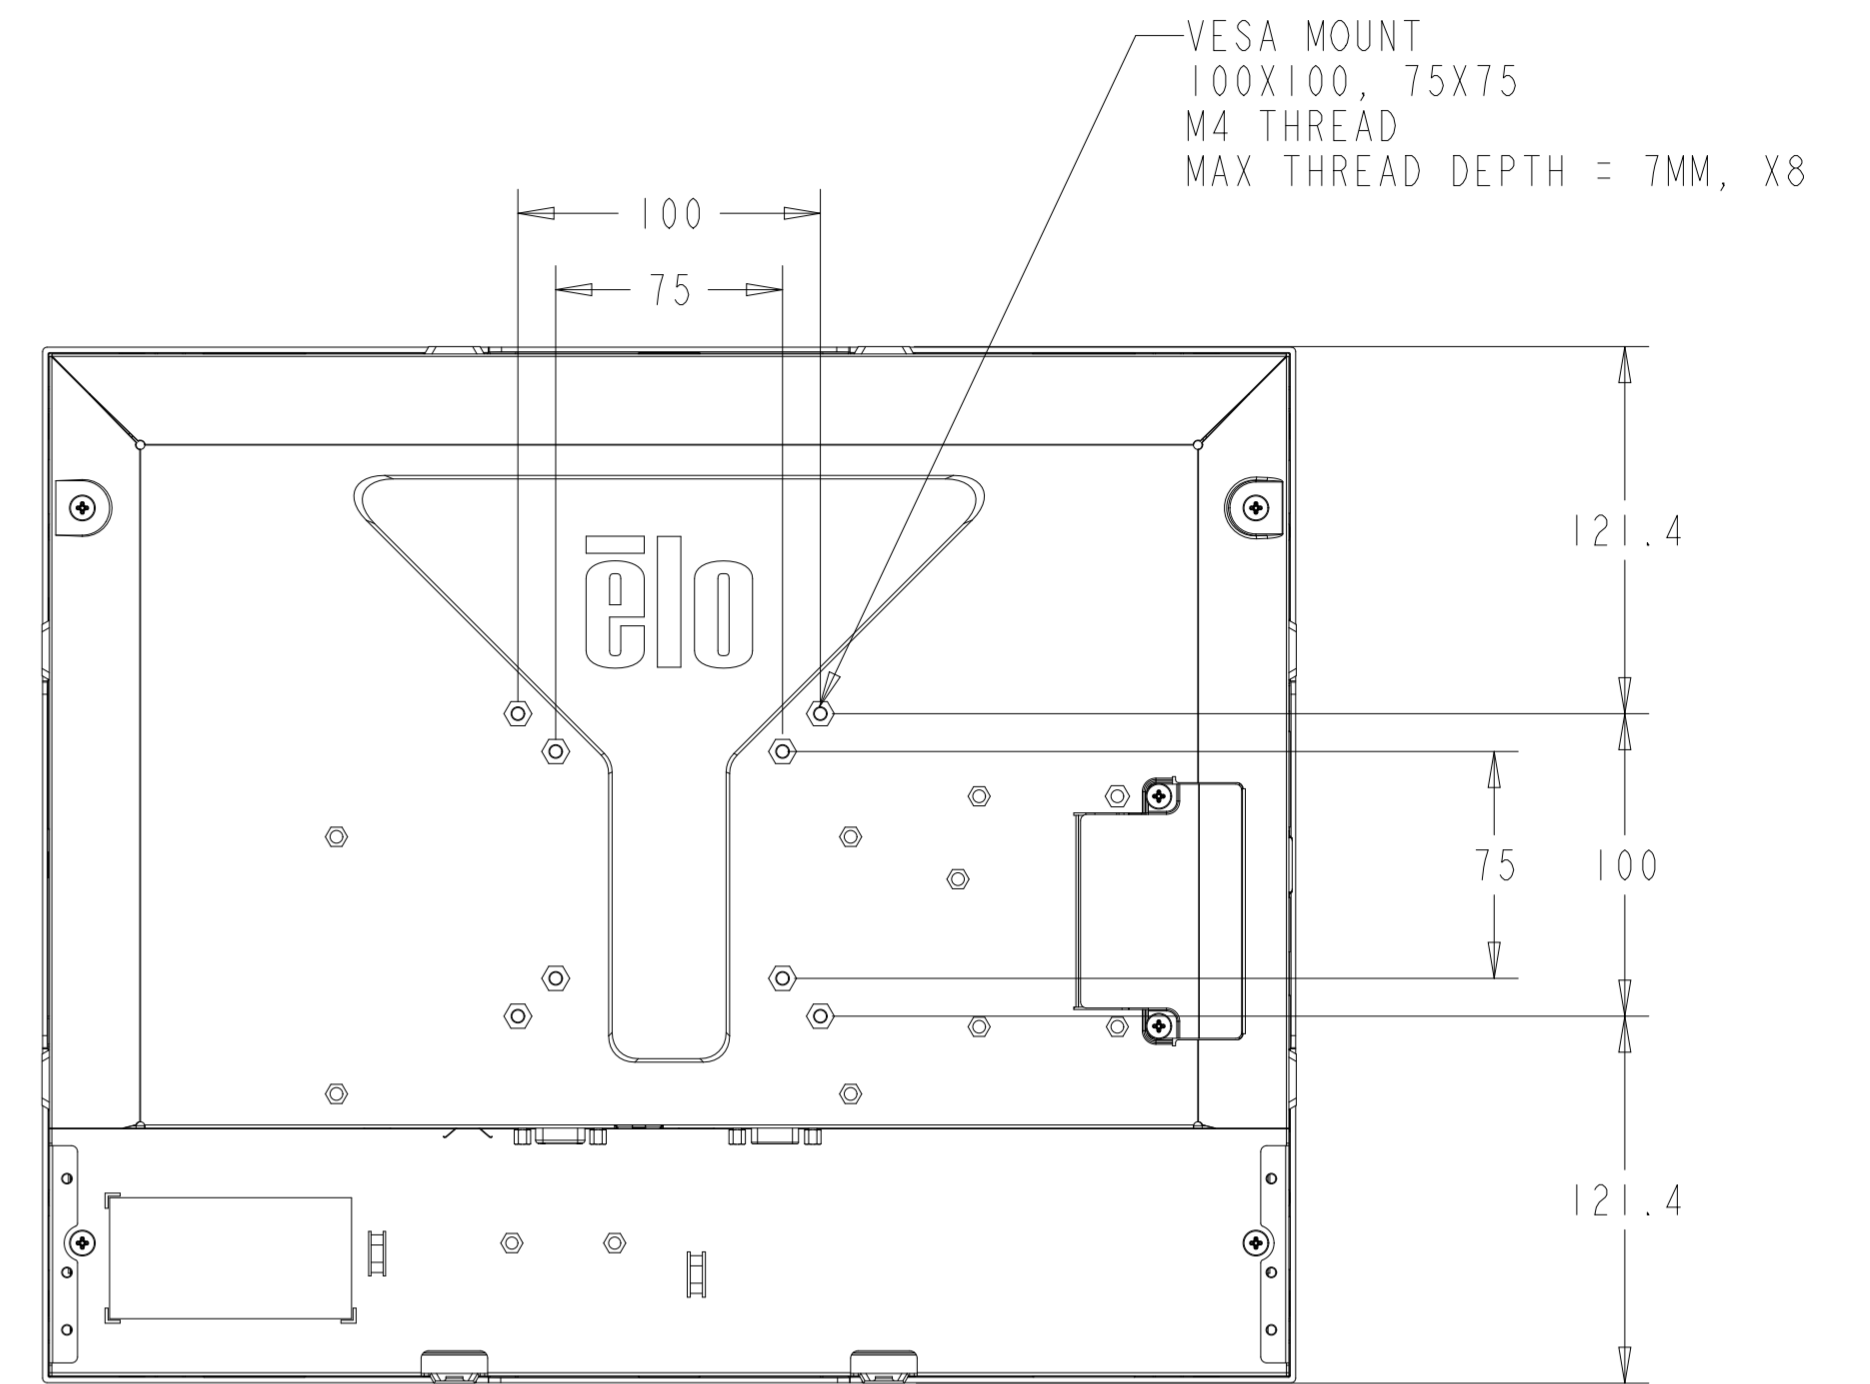

PROJECTED CAPACITIVE MODEL

PROJECTED CAPACITIVE MODEL

WITH FLUSH MOUNTING BRACKETS (4 INCLUDED)
 REPLACEMENT BRACKET KIT P/N E001178 AVAILABLE SEPARATELY

INTELLITOUCH, ACCUTOUCH, AND SECURETOUCH MODEL

DETAIL A
CENTERING LIP
SCALE 2.000

INTELLITOUCH, ACCUTOUCH, AND SECURETOUCH MODEL

WITH SIDE MOUNTING BRACKETS (2 INCLUDED)
 REPLACEMENT BRACKET KIT P/N EI47211 AVAILABLE SEPARATELY

ADJUSTMENT RANGE = +14.5
 -3.5

FRONT MOUNT BEZEL KIT P/N E163604
 COMPATIBLE WITH INTELLITOUCH, ACCUTOUCH, AND SECURETOUCH MODEL ONLY
 ORDERED SEPARATELY, CUSTOMER ASSEMBLED