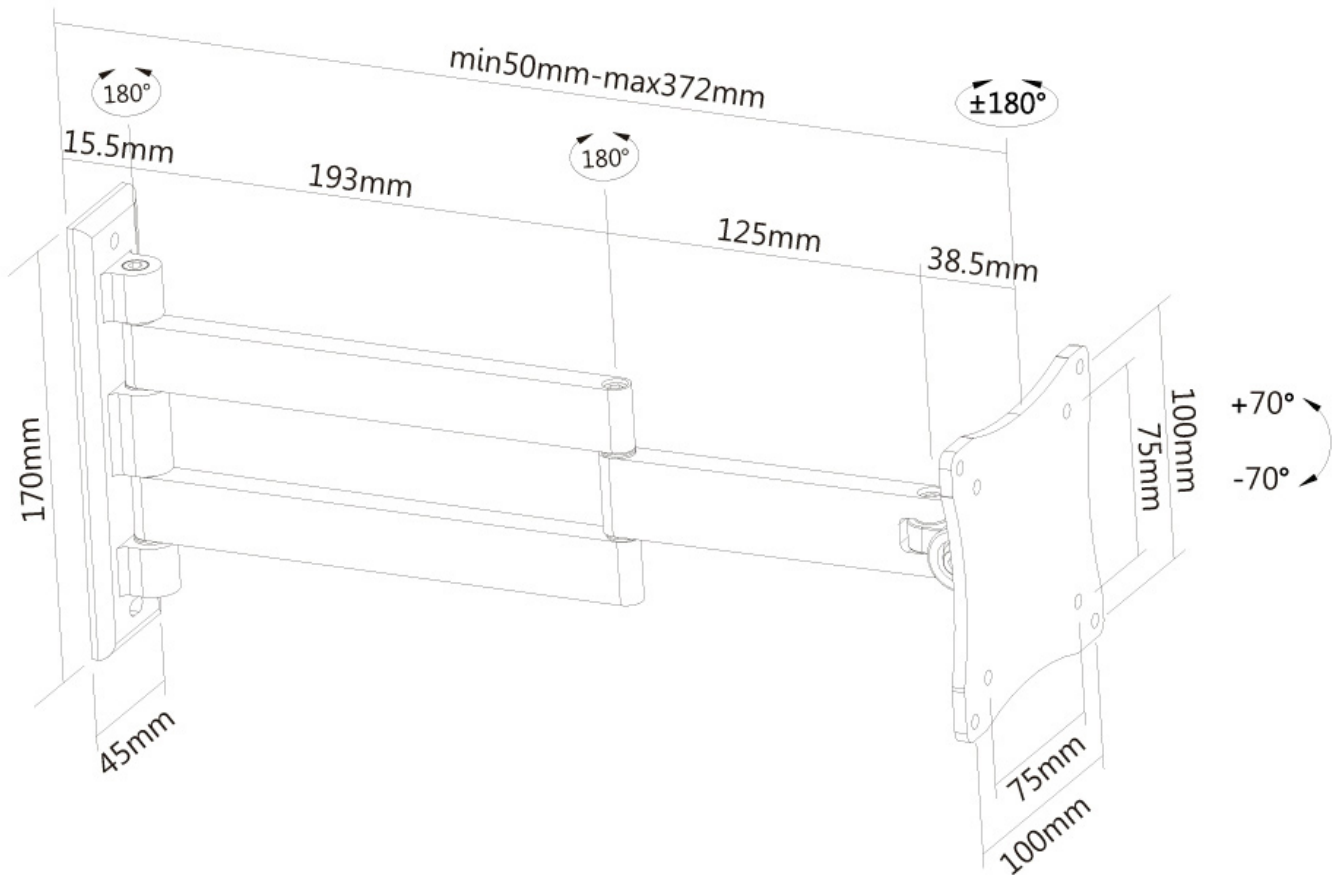

FPMA-W830BLACK

NEOMOUNTS TV/MONITOR WALL MOUNT

Neomounts