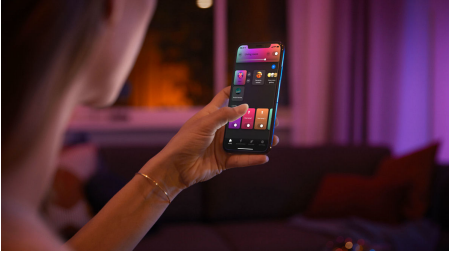

Easy smart lighting

Add colour to any room with this smart candelabra bulb, which offers warm to cool white light as well as 16 million colours. Use Bluetooth for instant light control in one room or connect to the Hue Bridge to unlock the full suite of features.

Easy smart lighting

- Control up to 10 lights with the Bluetooth app
- Control lights with your voice*
- Create a personalised experience with colourful smart light
- Get the perfect light recipes for your daily activities
- Unlock the full suite of smart lighting features with the Bridge

Highlights

Control up to 10 lights with the Bluetooth app

With the Hue Bluetooth app, you can control your Hue smart lights in a single room of your home. Add up to 10 smart lights and control them all with just the touch of a button on your mobile device.

Create a personalised experience with colourful smart light

Transform your home with over 16 million colours, instantly creating the right atmosphere for any event. With the touch of a button, you can set a festive mood for a party, turn your living room into a movie theatre, enhance your home decor with colour accents, and much more.