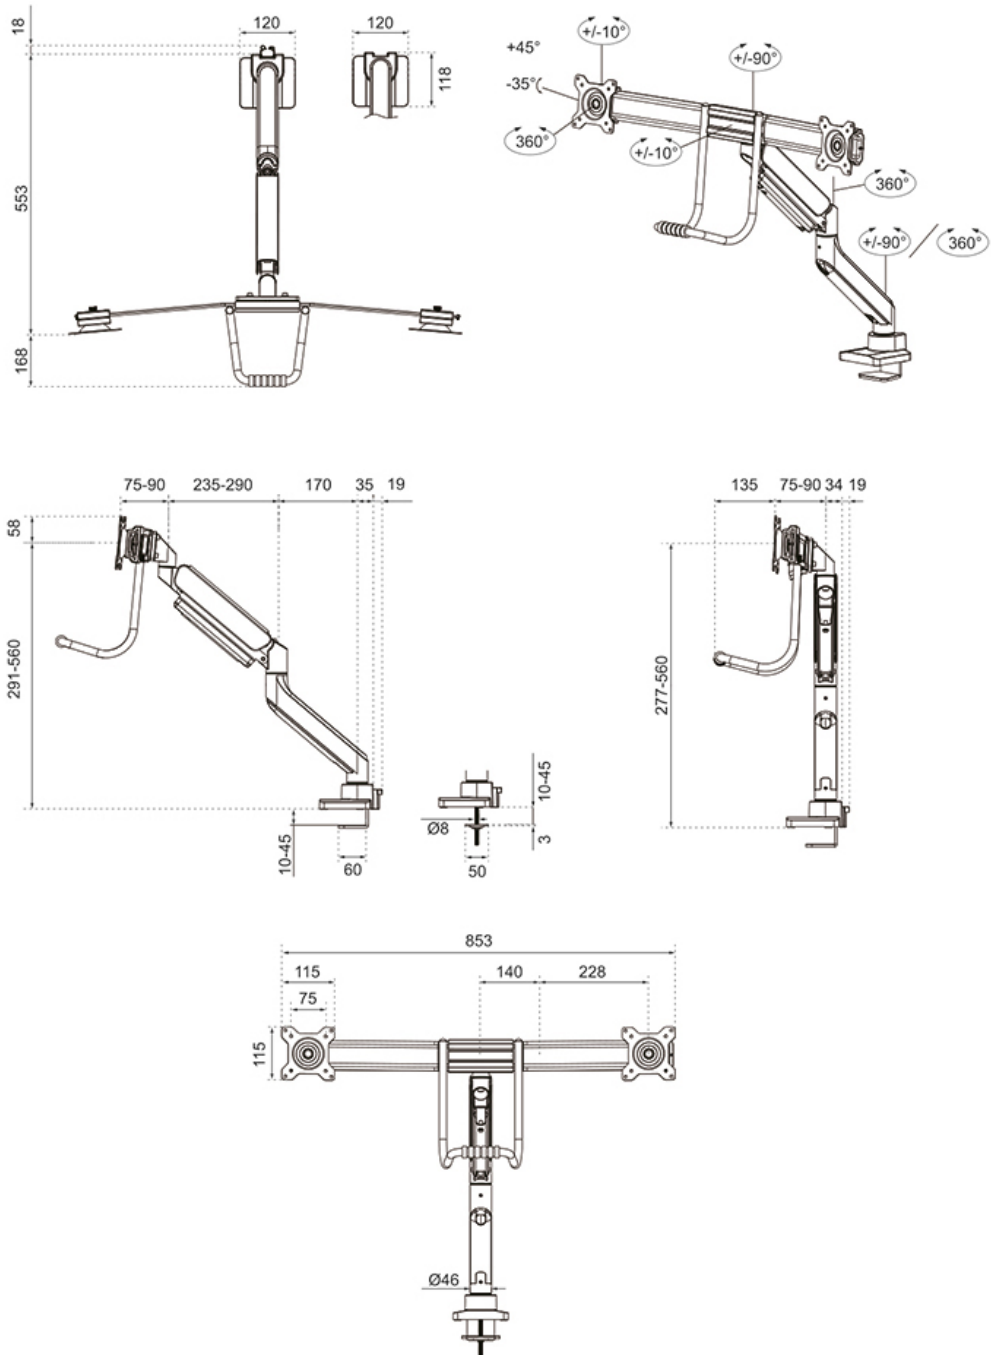

DS75-450WH2

NEOMOUNTS MONITOR ARM DESK MOUNT

Neomounts

Measuring unit: mm