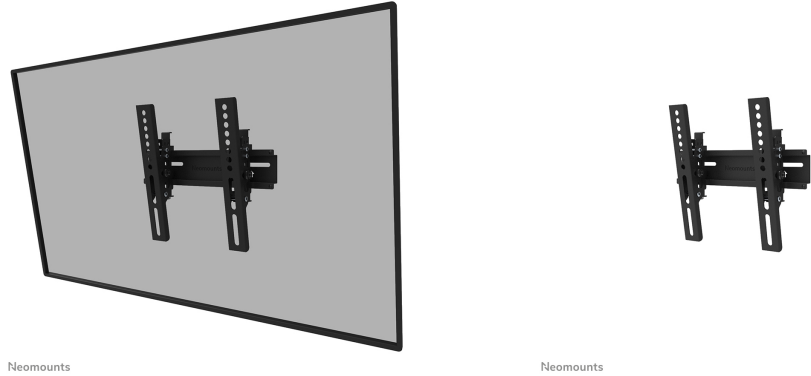

WL35-350BL12

NEOMOUNTS TV WALL MOUNT

SPECIFICATIONS

GENERAL

Min. screen size*	24 inch
Max. screen size*	55 inch
Max. weight	25 kg (per screen)
Screens	1
VESA minimum	50x50 mm
VESA maximum	200x200 mm
Distance to wall	4,6 cm

FUNCTIONALITY

Type	Tilt
Tilt (degrees)	+10°, -2°
Height	22,5 cm
Width	25 cm
Depth	4,6 cm
Lockable	Lockable - Padlock not included

INFORMATION

Color	Black
Main material	Steel
Warranty	5 year
EAN code	8717371449636

Neomounts WL35-350BL12 tiltable wall mount for 24-55" screens - Black

The Neomounts WL35-350BL12 is a tiltable wall mount for flat screens up to 55" with a maximum weight capacity of 25 kg. The versatile tilt technology (14°), allows you to create the optimum viewing angle.

The WL30-350BL12 has a depth of 4,6 cm and is suitable for screens that meet VESA hole pattern 50x50 to 200x200 mm. It is possible to lock the individual brackets of the mount using a padlock (not included).