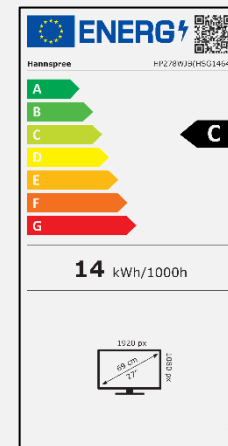

### ERGONOMIC FEATURES

Height  
Adjust.  
Stand

Tilt

Pivot

Swivel

Display Size	68,6 cm / 27" Diagonal
Panel Type	TFT – LED Backlight, AHVA Panel *
Aspect Ratio	16:9
Resolution (H x V)	1920 x 1080 Full HD
Brightness (Typ.)	300cd/m <sup>2</sup> (Typical)
Contrast (Typ.)	1000:1 (Typical)
Contrast (Active)	10.000.000:1 (Active)
Viewing Angle L/R; U/D	178° H / 178° V (CR >10)
Response Time	5 msec (with OD)
Pixel Pitch	0,3114 (H) x 0,3114 (V) mm
Panel Surface	Anti-Glare, Haze-level 25%; Hard coating (3H)
Display Colors	16.7M Colors
Horizontal Frequency	30 ~ 83 kHz
Vertical Frequency	60 ~ 75 Hz
Max Display Frequency	1920 x 1080 @ 60Hz
Input 1	VGA D-Sub
Input 2	HDMI 1.4
Input 3 & 4	DP 1.2; Audio-In
USB	USB 3.0 HUB (1 up, 2 down)
Speakers	2W x 2, Earphone Jack
Power Consumption	On: 14W; Stand-by: 0,5W; Off: 0,3W
AC Power Range	External PSU DC: 12V – 4A Input: AC 100 ~ 240 Volt; 50 ~ 60 Hz
Product Dimensions	615 x 185 x 400,7~545,2 with stand mm (W x D x H) 615 x 59,1 x 366,3 without stand mm (W x D x H)
Packing Dimensions	668 x 118 x 178 mm (W x D x H)
Net / Gross Weight	5,5 Kg / 7,4 Kg

VESA Mounting	100 x 100 mm
Monitor Stand	Height Adjustable Stand (145 ± 5 mm range)
Tilt / Kensington Lock	-5° ~ +15° (±2°) / Yes
Pivot / Swivel	Yes 90° / Left: 45° - Right: 45°
Controls	Exit (Input) / Menu (Enter) / ▲ (Bri.) / ▼ (Vol.) / Power
Color	Warm, Normal, Cool, User Modes
Preset Mode	PC, ECO, Movie, Game Modes
On Screen Display	7 OSD Languages
Extra Features	<ul style="list-style-type: none"> <li>Built-in Webcam 5Mpixel High Definition with "Pop-up" design for privacy</li> <li>Built-in Stereo Microphone</li> <li>Built-in Speakers</li> <li>Built-in USB 3.0 HUB 1 upstream, 2 downstream</li> <li>Flicker Free / Low Blue Light Mode</li> </ul>
Accessory	External Power Supply; Power Cable (1,5m); HDMI Cable (1,5m); USB 3.0 Cable B-A (1,5m); Warranty Card; Quick Start Guide